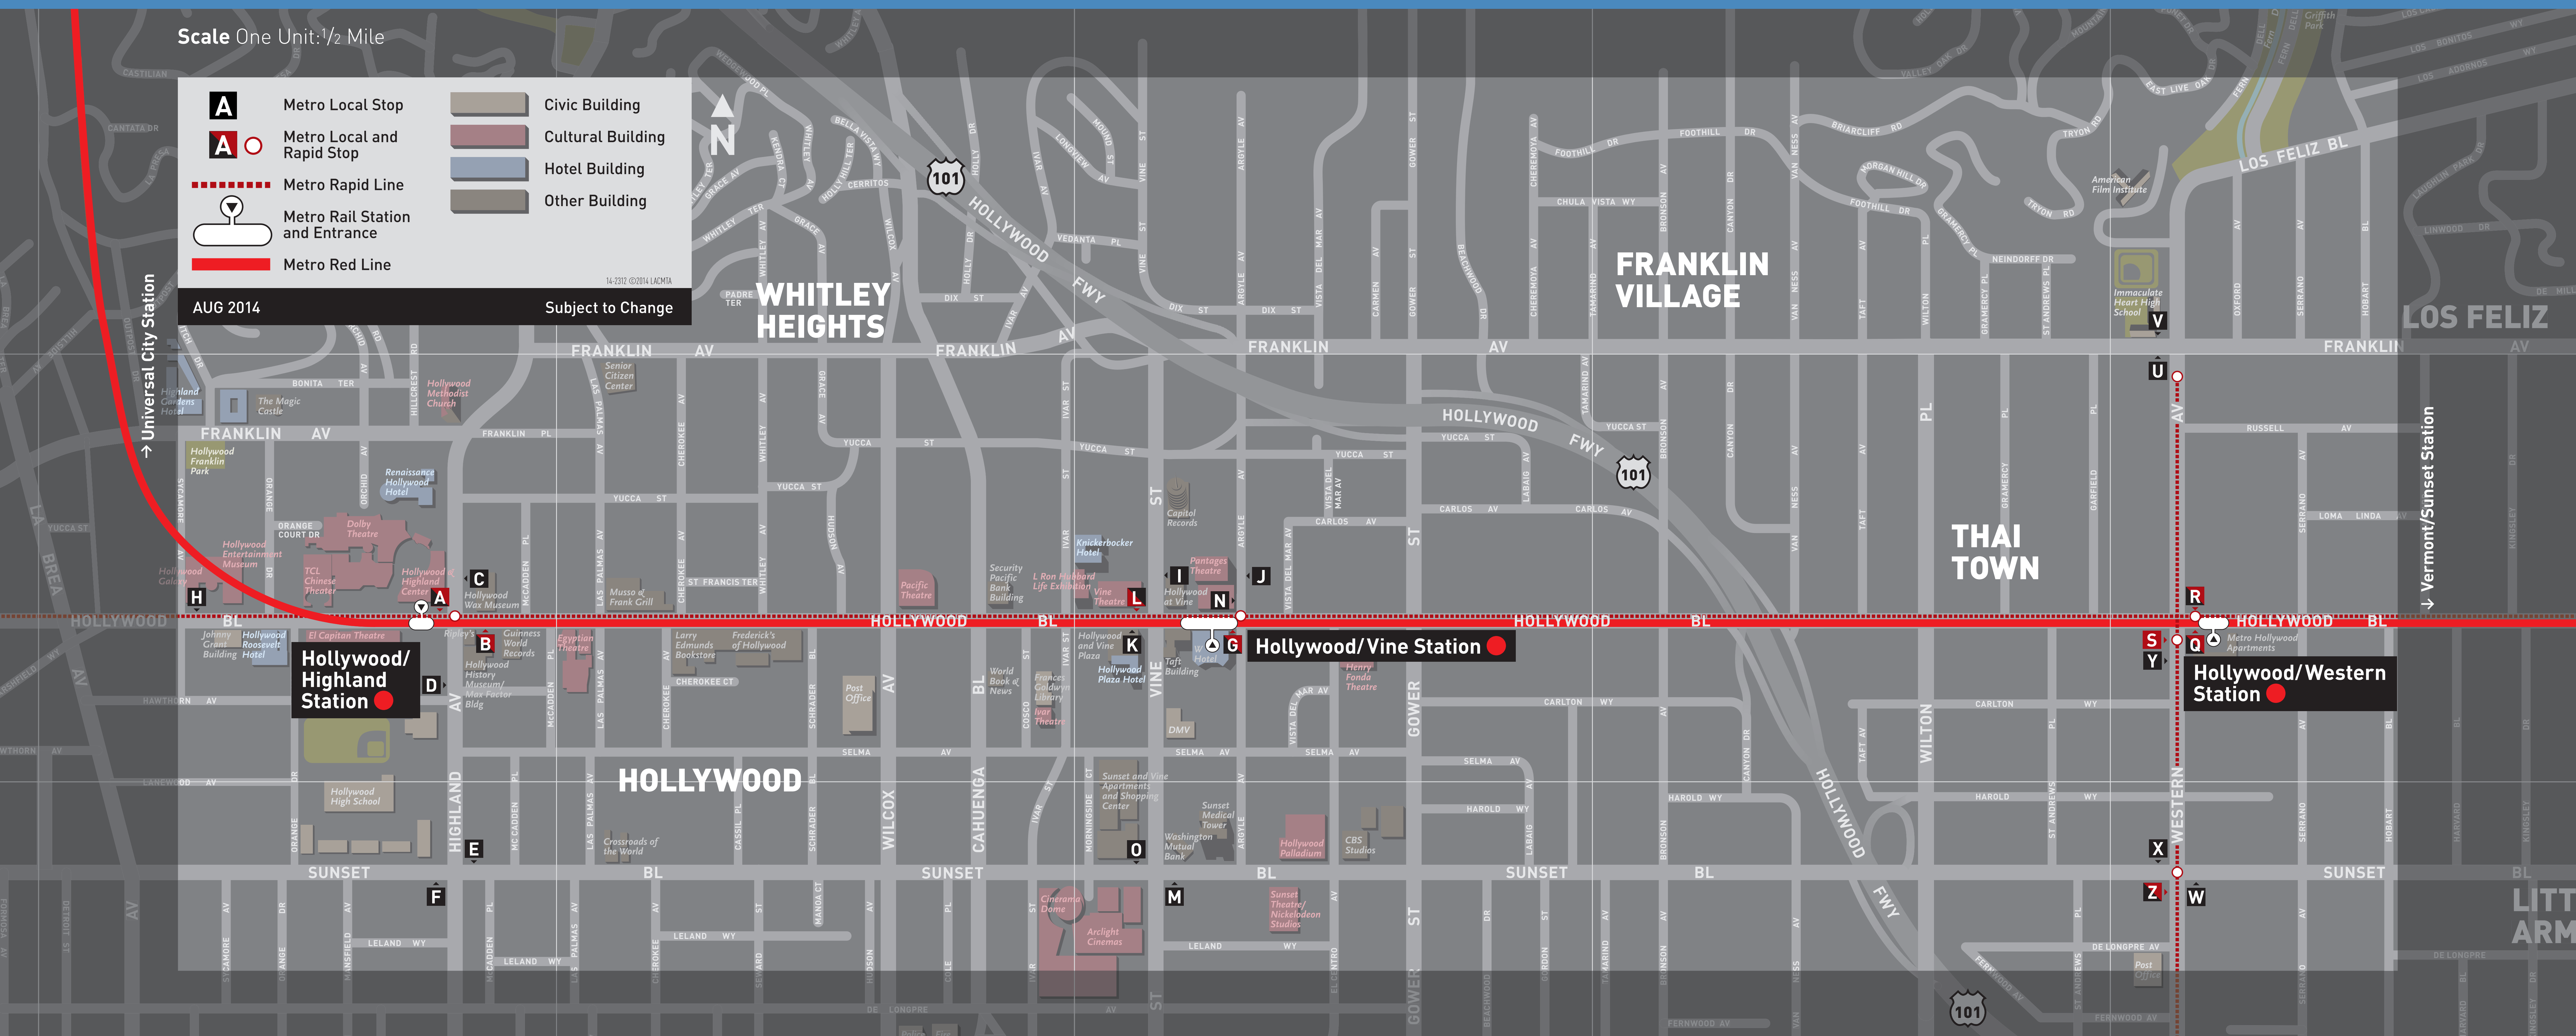

Hollywood Boulevard Connections

Destinations	Lines	Stops
Arclight Theatre	210	K
Beachwood Canyon	DASH Beachwood Canyon	I
Bel Air	2, 302	E O X
Bob Hope Airport (BUR) (ML AM)	222	B K
Brentwood	2, 302	E O X
Burbank Media District	222	B K
Cahuenga Bl/Cahuenga Pass	156, 222	B C K
Castellammare	2, 302	E O X
CBS Television City	217, 780	A L R
Chesterfield Square	207, 757	S Y Z
Crenshaw Bl	210	K
Culver City Transit Center	217	A L
Dolby Theatre	1 block west of Hollywood/Highland Station	
Downtown Los Angeles	Metro Red Line ● 2	F M W
Eagle Rock	180, 181, 780	B G Q
Egyptian Theatre	1 block east of Hollywood/Highland Station	
El Capitan Theatre	1 block west of Hollywood/Highland Station	
Exposition Park/Museums	Metro Red Line ● to 7th/St Metro Center to Metro Expo Line ●	
Fairfax Av	217, 780	A L R
Farmers Market	217, 780	A L R
Fountain Av	DASH Hollywood	D Z
Fox Hills	217	A L
Franklin Av	DASH Hollywood	C J L U V

Destinations	Lines	Stops
Sunset Bl	2, 302	E F M O W X
Sunset Strip	2, 302	E O X
Sun Valley	222	K
Thai Town	180, 181, 780	B G
UCLA	2, 302	E O X
Universal City/CityWalk	Metro Red Line ● 156, 656	C
Van Nuys	Metro Red Line ● to North Hollywood, Metro Orange Line ■ 156, 656	C K
Vine St	210	A L R
Washington/Fairfax Transit Hub	217, 780	S Y Z
Western Av	207, 757	A L
Westfield Culver City	217	E O X
Westwood	2, 302	