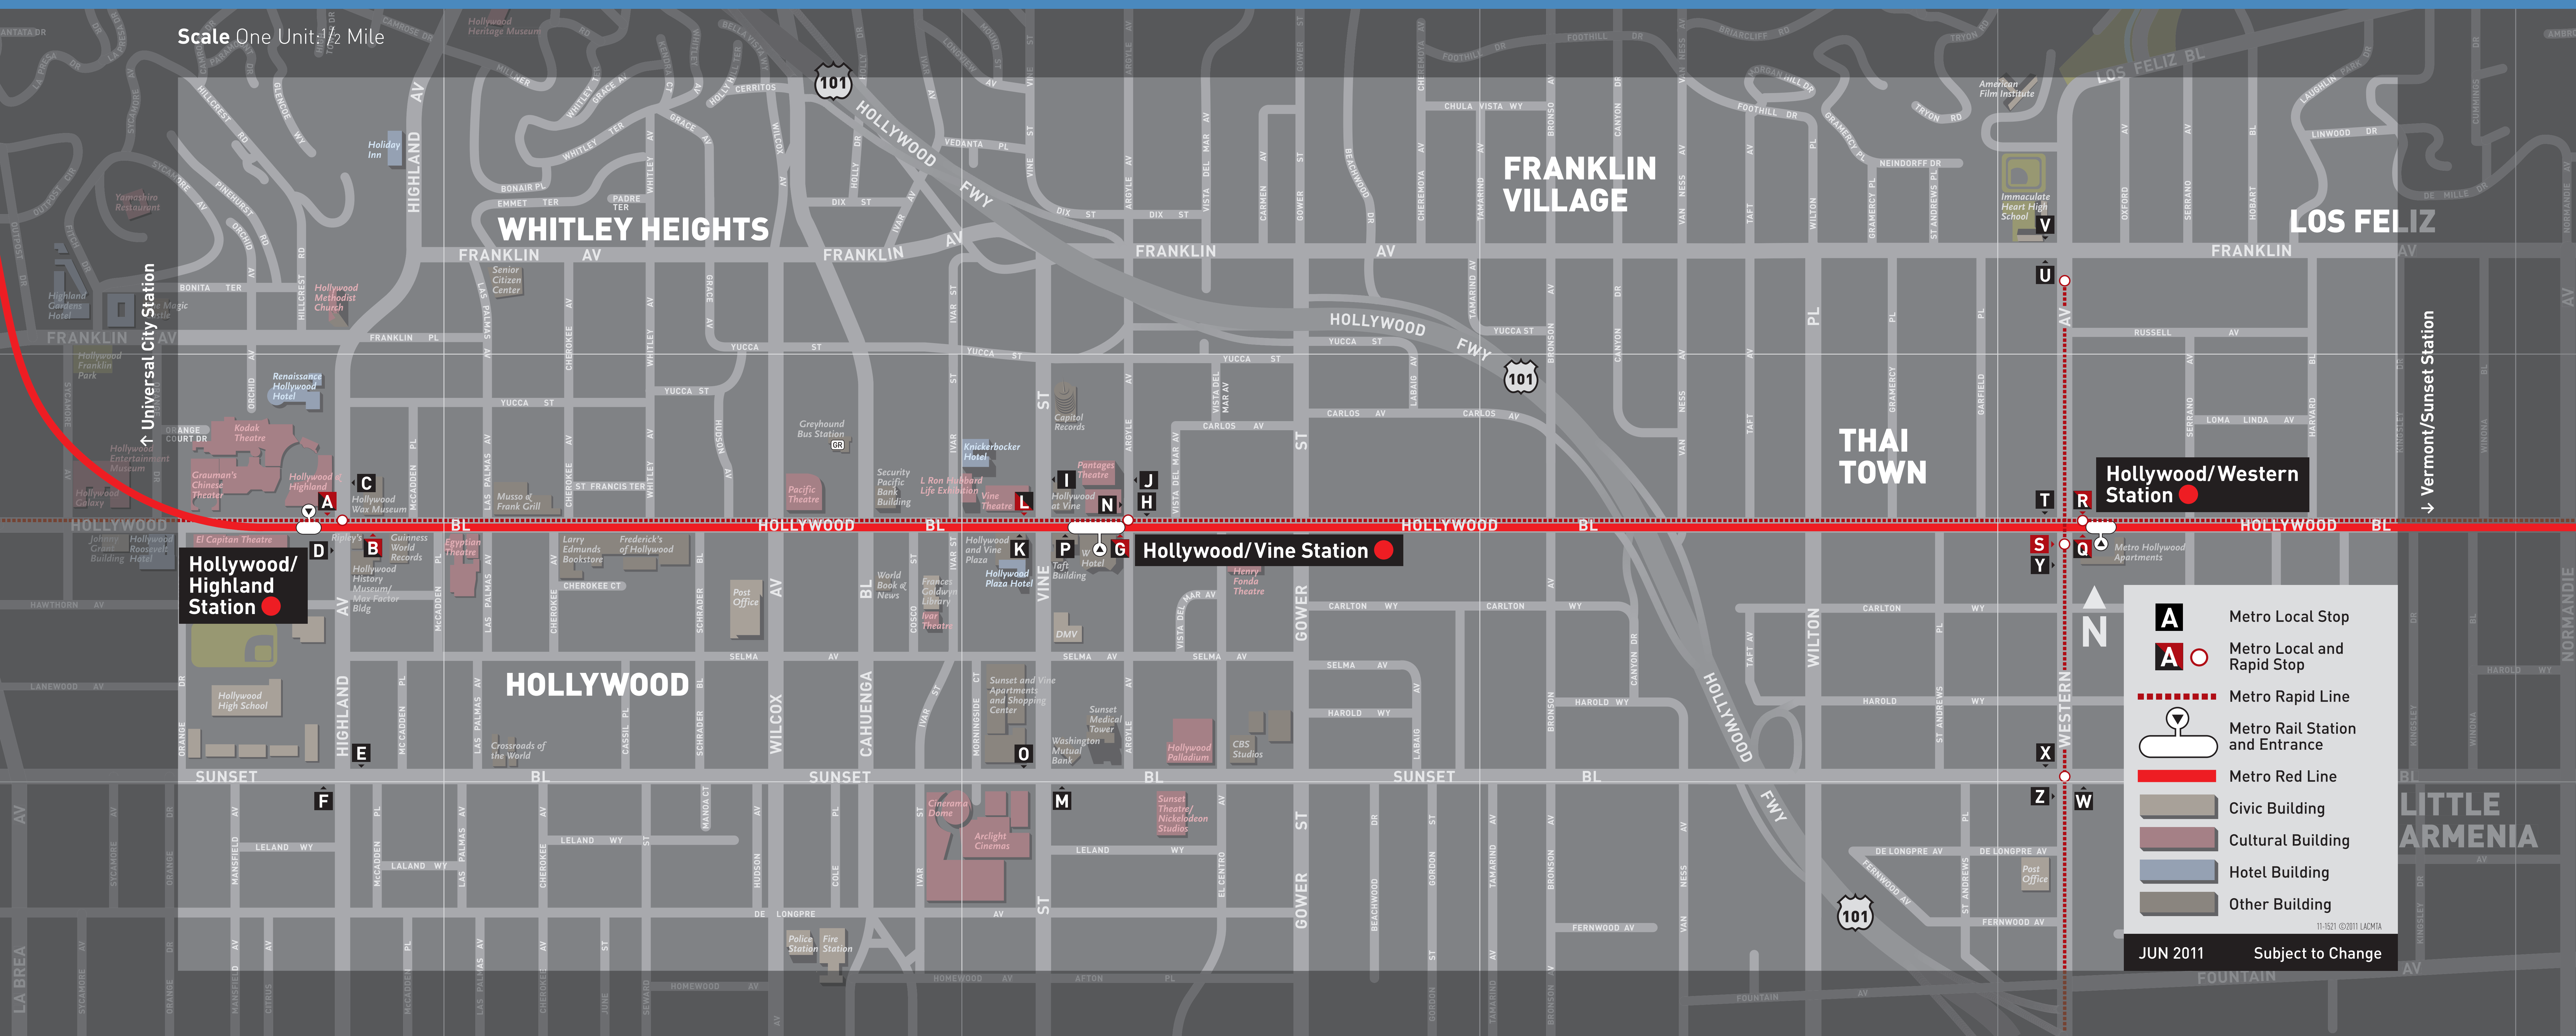

Hollywood Boulevard Connections

Destinations	Lines	Stops	Destinations	Lines	Stops	Destinations	Lines	Stops
Arclight Theatre	210	K	Hancock Park	210	K	South Bay Galleria	210	K
Beachwood Canyon	DASH Beachwood Canyon	I	Henry Fonda Theatre	1 block east of Hollywood/Vine Station	CD	Sunset Bl	2, 302	E FM
Bel Air	2, 302	EOX	Highland Av	156	GQ	Sunset Strip	2, 302	QWX
Beverly Center	DASH Hollywood–West Hollywood	A	Hillhurst Av	180, 181	GQ	Sun Valley	222	EOX
Bob Hope Airport (BUR) ML AM	222	BK	Hollywood/Vine	Metro Red Line ●, 180, 181, 210, 212, 217, 222, 312, 780	BR	Thai Town	180, 181, 780	K
Brentwood	2, 302	EOX	Hollywood Bl	180, 181, 212, 217, 312, 780	BR	UCLA	2, 302	EOX
Burbank Media District	222	BK	Hollywood Bowl	156, 222	BCK	Universal City/CityWalk	Metro Red Line ●, 156, 656	C
Cahuenga Bl/Cahuenga Pass	156, 222	BCK	Hollywood Walk of Fame	Along both sides of Hollywood Bl	BCK	Van Nuys	Metro Red Line ● to North Hollywood, Metro Orange Line ■, 156, 656	C
Castellammare	2, 302	EOX	Hollywood Wax Museum	1 block east of Hollywood/Highland Station	BK	Vine St	210	K
CBS Television City	217, 780	ALR	Hollywood Way	222	AL	Washington/Fairfax	217, 780	ALR
Chesterfield Square	207, 757	SY	Hollywood Walk of Fame	212, 312	SY	Western Av	207, 757	SY
Crenshaw Bl	210	K	Hollywood Wax Museum	217, 757	BCK	Westwood	2, 302	EOX
Downtown Los Angeles	Metro Red Line ●, 2, 302	FMW	Hollywood Wax Museum	156, 222	HLN			
Eagle Rock	180, 181, 780	BGQ	Kodak Theatre	Metro Red Line ●, 156, 212, 217, 222, 312, 780	R			
Egyptian Theatre	212, 217, 222, 780	HLN			R			
El Capitan Theatre	212, 217, 222, 780	HLN	La Brea Av	212, 312	AL			
Fairfax Av	217, 780	R	Larry Edmunds Bookstore	3 blocks east of Hollywood/Highland Station				
Farmers Market	217, 780	ALR	Laurel Canyon Bl	Metro Red Line ● to North Hollywood, Metro Orange Line ■, 156, 656	C			
Fountain Av	DASH Hollywood	ALR		180, 181, 780	BGQ			
		DJL	Los Feliz	212, 217, 312, 780	ALR			
		NPX	Miracle Mile	212, 217, 312, 780	C			
		Z	North Hollywood	Metro Red Line ●, 156, 656	EOX			
Franklin Av	DASH Hollywood	CJL	Pacific Palisades	2, 302	BGQ			
Glendale ML AM	180, 181, 780	UV	Pasadena	180, 181, 780	K			
		BGQ	Rossmore Av	210				