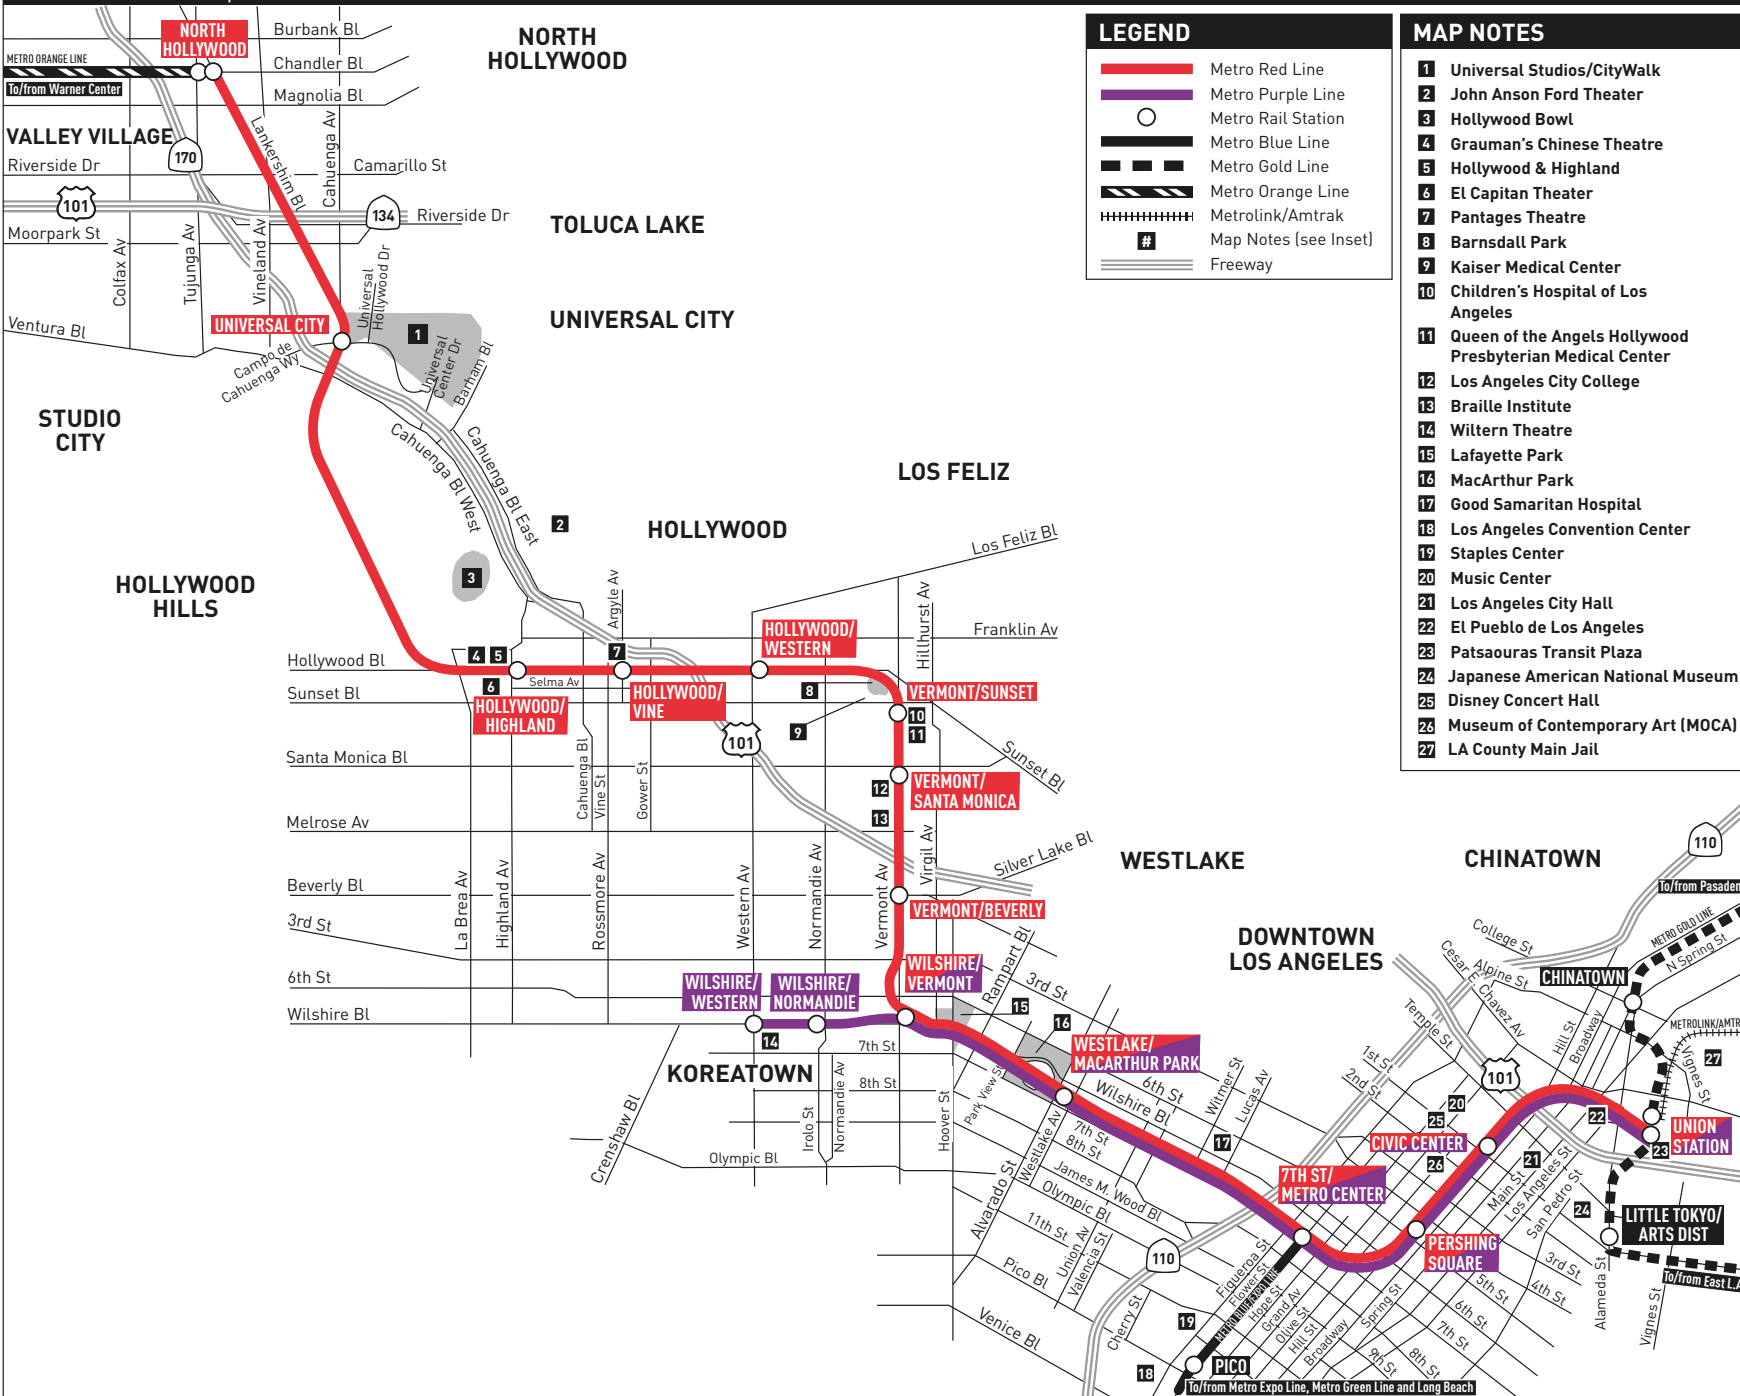

# Red & Purple Lines

**ROUTE MAP** (All maps not to scale)

**LEGEND**

- Metro Red Line
- Metro Purple Line
- Metro Rail Station
- Metro Blue Line
- Metro Gold Line
- Metro Orange Line
- Metrolink/Amtrak
- # Map Notes (see Inset)
- Freeway

- MAP NOTES**
- 1 Universal Studios/CityWalk
  - 2 John Anson Ford Theater
  - 3 Hollywood Bowl
  - 4 Grauman's Chinese Theatre
  - 5 Hollywood & Highland
  - 6 El Capitan Theater
  - 7 Pantages Theatre
  - 8 Barnsdall Park
  - 9 Kaiser Medical Center
  - 10 Children's Hospital of Los Angeles
  - 11 Queen of the Angels Hollywood Presbyterian Medical Center
  - 12 Los Angeles City College
  - 13 Braille Institute
  - 14 Wiltern Theatre
  - 15 Lafayette Park
  - 16 MacArthur Park
  - 17 Good Samaritan Hospital
  - 18 Los Angeles Convention Center
  - 19 Staples Center
  - 20 Music Center
  - 21 Los Angeles City Hall
  - 22 El Pueblo de Los Angeles
  - 23 Patsaouras Transit Plaza
  - 24 Japanese American National Museum
  - 25 Disney Concert Hall
  - 26 Museum of Contemporary Art (MOCA)
  - 27 LA County Main Jail