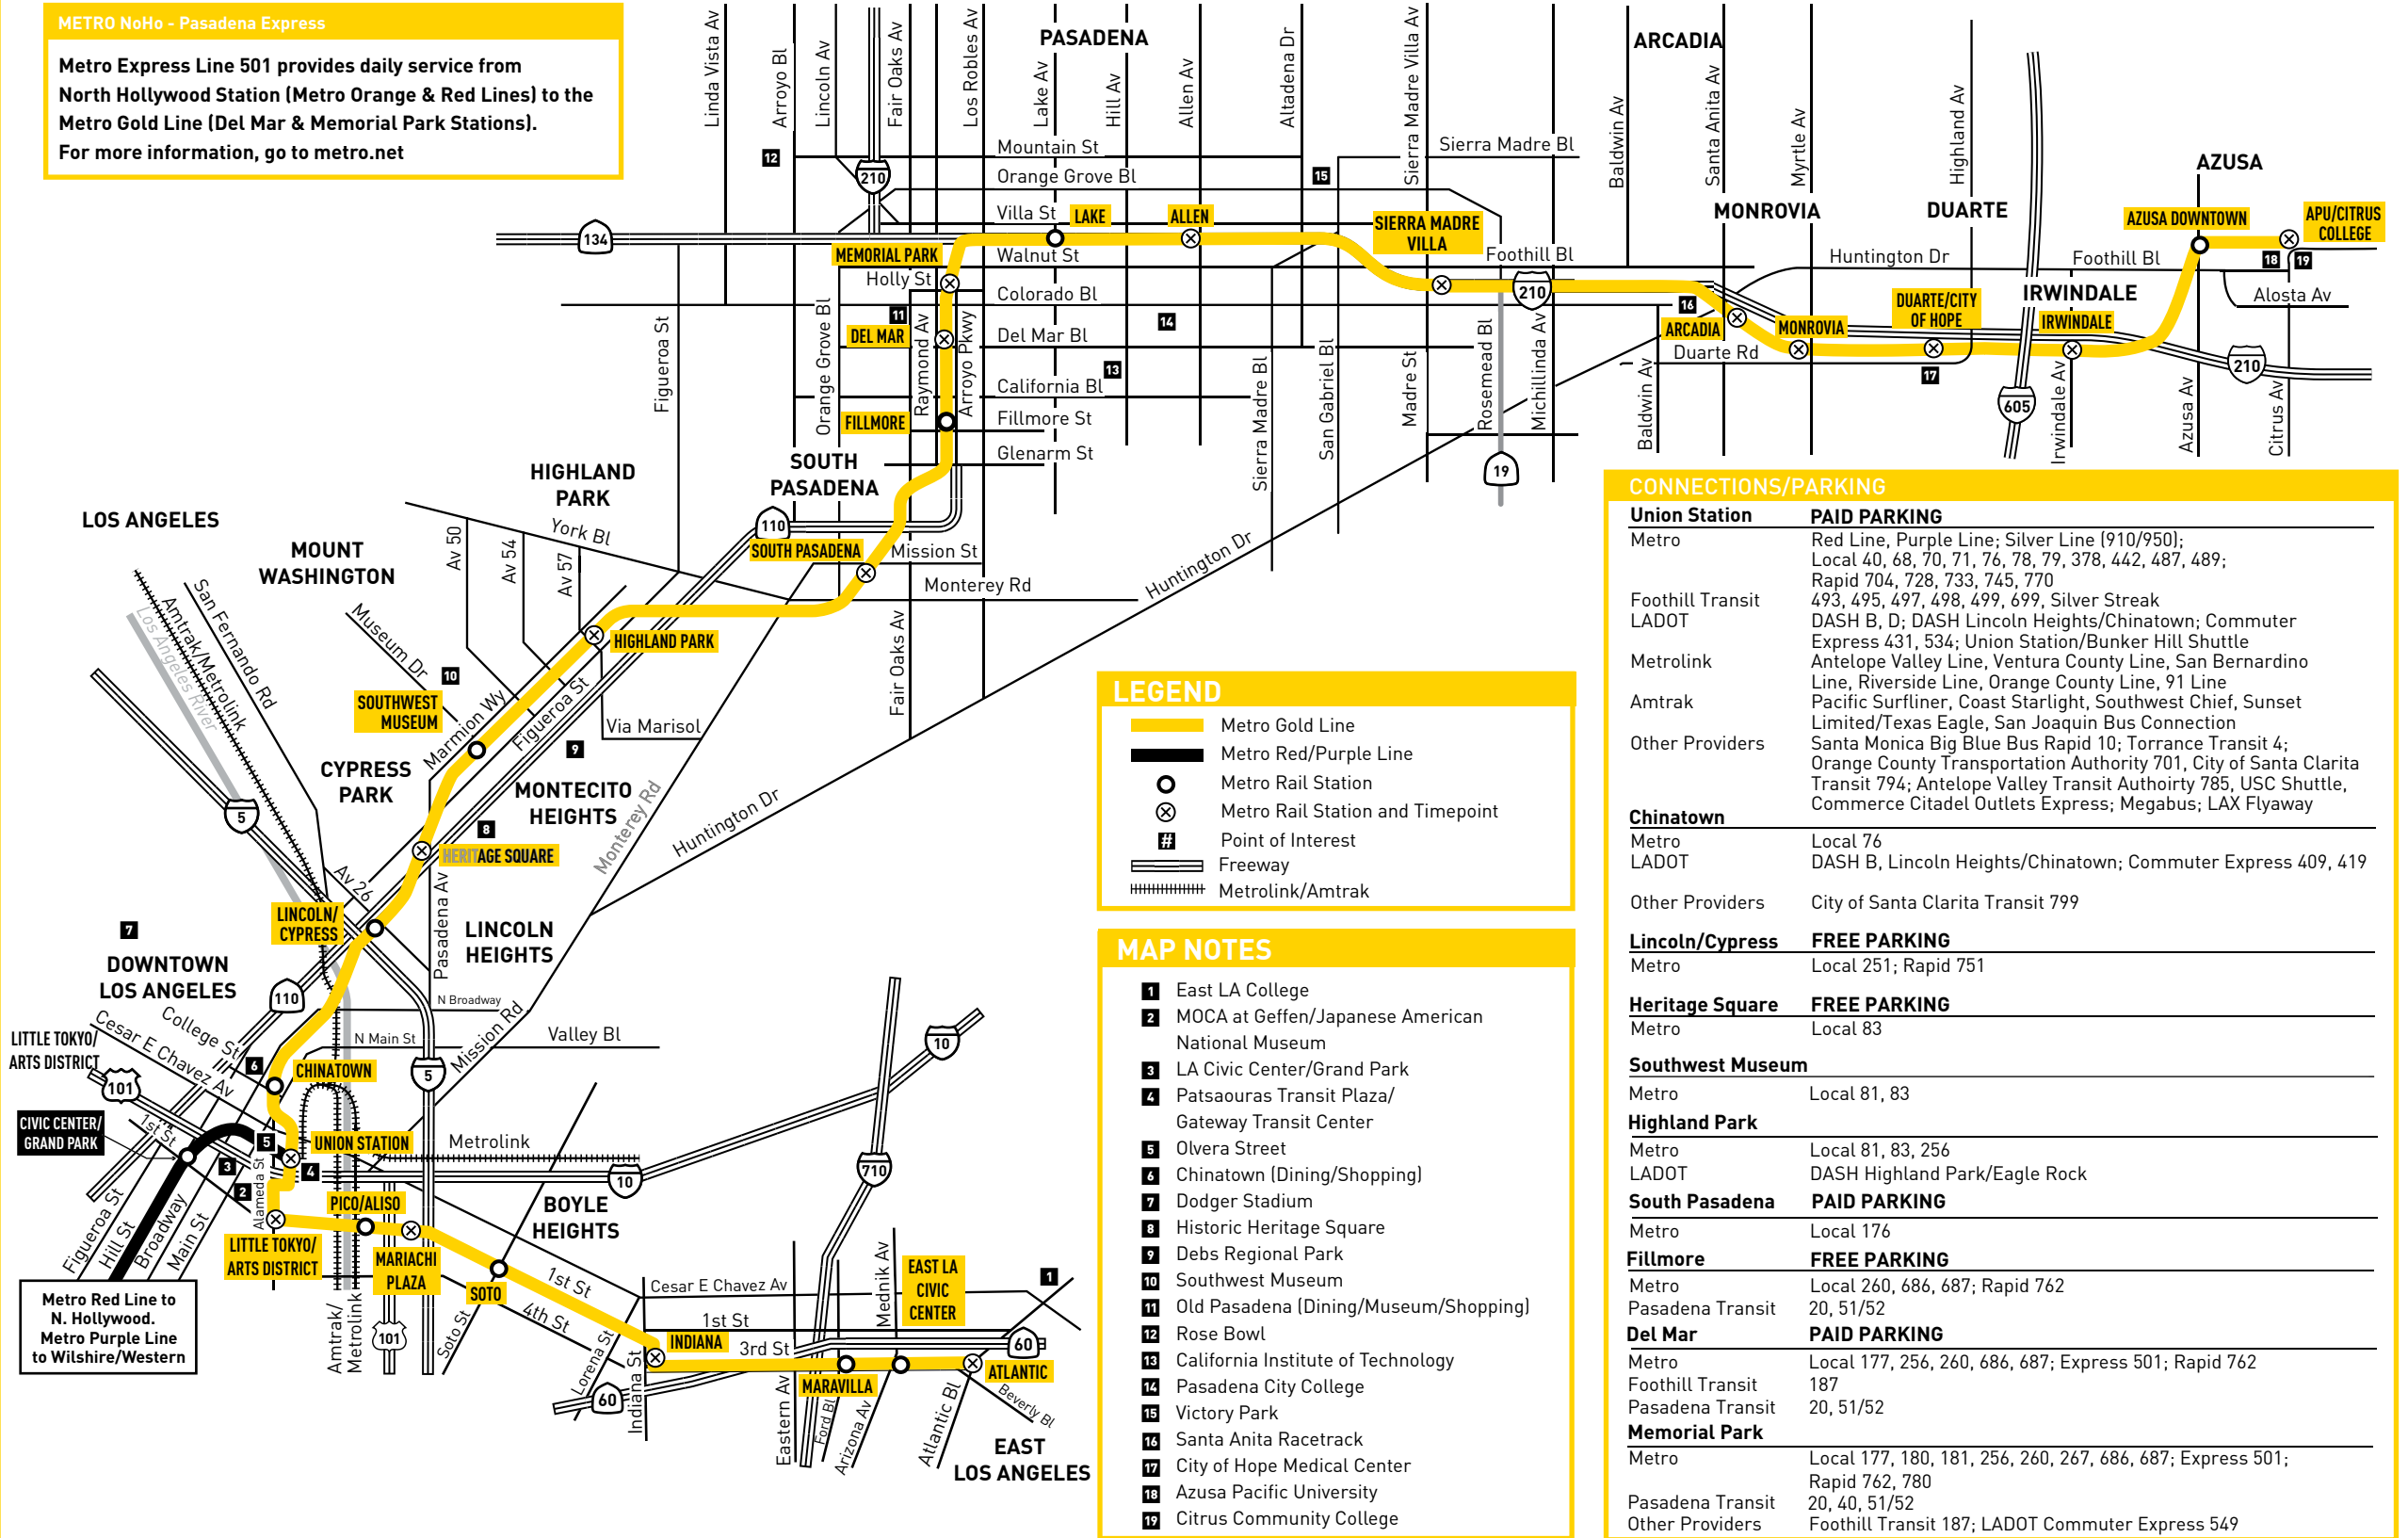

METRO NoHo - Pasadena Express

Metro Express Line 501 provides daily service from North Hollywood Station (Metro Orange & Red Lines) to the Metro Gold Line (Del Mar & Memorial Park Stations). For more information, go to metro.net

LEGEND

- Metro Gold Line
- Metro Red/Purple Line
- Metro Rail Station
- ⊗ Metro Rail Station and Timepoint
- # Point of Interest
- Freeway
- Metrolink/Amtrak

MAP NOTES

- 1 East LA College
- 2 MOCA at Geffen/Japanese American National Museum
- 3 LA Civic Center/Grand Park
- 4 Patsaouras Transit Plaza/Gateway Transit Center
- 5 Olvera Street
- 6 Chinatown (Dining/Shopping)
- 7 Dodger Stadium
- 8 Historic Heritage Square
- 9 Debs Regional Park
- 10 Southwest Museum
- 11 Old Pasadena (Dining/Museum/Shopping)
- 12 Rose Bowl
- 13 California Institute of Technology
- 14 Pasadena City College
- 15 Victory Park
- 16 Santa Anita Racetrack
- 17 City of Hope Medical Center
- 18 Azusa Pacific University
- 19 Citrus Community College

Monday through Friday Schedule

Metro Gold Line

Southbound (Approximate Times)

Table with 14 columns (AZUSA, IRVINDALE, DUARTE, MONROVIA, ARCADIA, PASADENA, SOUTH PASADENA, LOS ANGELES, EAST LOS ANGELES) and 16 rows of train arrival and departure times.

Boxed trips operate only on Friday night into Saturday morning.

Los viajes encajonados operan el viernes por la noche al sábdado por la mañana.

Special Notes

Avisos especiales

Trips start at Chinatown Station 2 minutes before time shown.