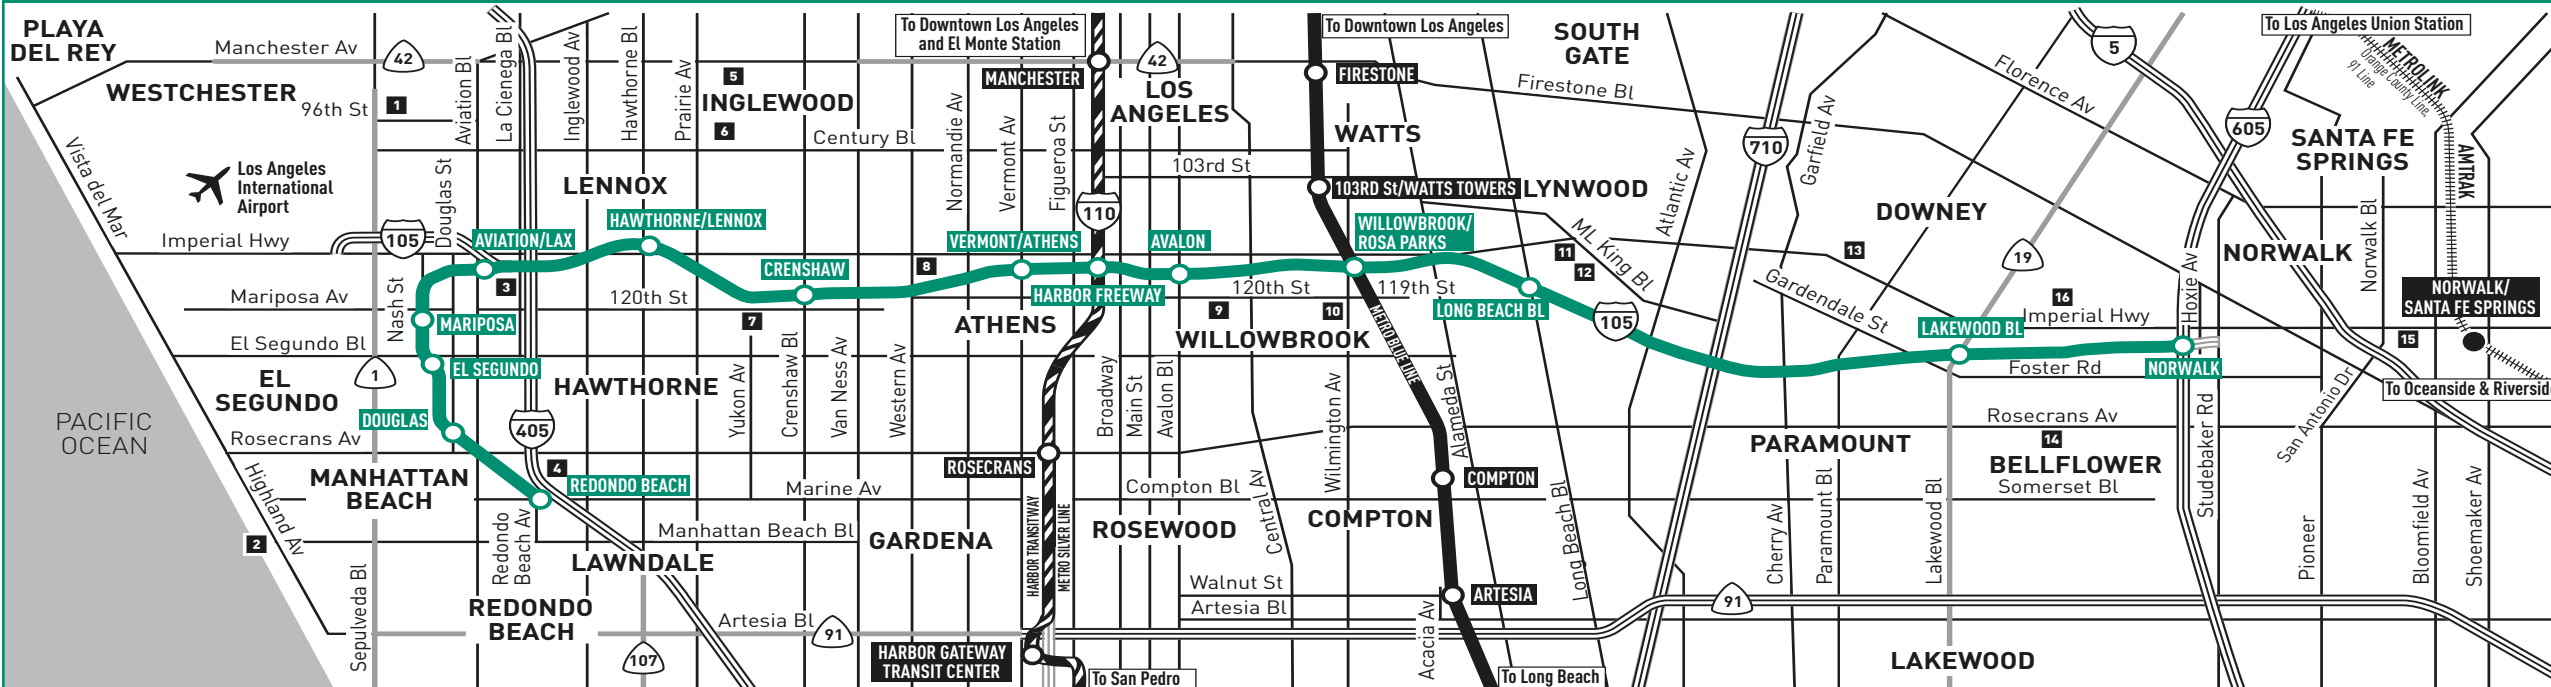

ROUTE MAP

LEGEND

- Metro Green Line & Stations
- Metro Blue Line & Stations
- Harbor Transitway/Metro Silver Line & Stations
- Metrolink Line & Station
- Map note (see inset)
- Freeway
- BBB Santa Monica Big Blue Bus
- BCT Beach City Transit
- CE Commuter Express
- C Culver CityBus
- DL Downey Link
- DSE Dodger Stadium Express
- GA GTrans (Gardena)
- LD LADOT DASH
- LB Long Beach Transit
- LW Lawndale Beat
- N Norwalk Transit
- R Rapid
- T Torrance Transit

MAP NOTES

- 1 LAX City Bus Center**
- 2 Manhattan Beach Pier**
- 3 Airport Courthouse**
- 4 Lawndale High School**
- 5 The Forum**
- 6 Hollywood Park Casino**
- 7 Hawthorne Municipal Airport**
- 8 LA Southwest College**
- 9 Earvin Magic Johnson Recreation Area**
- 10 Martin Luther King, Jr. - Community Hospital**
- 11 St. Francis Medical Center**
- 12 Lynwood Park**
- 13 Rancho Los Amigos National Rehab Ctr**
- 14 Kaiser Permanente Bellflower Medical Offices**
- 15 LA County Hall of Records**
- 16 Kaiser Permanente Med Ctr (Downey)**

Saturday, Sunday & Holiday

Effective Dec 10 2017

Metro Green Line

Westbound (Approximate Times)

NORWALK	DOWNEY	LYNWOOD	WILLOWBROOK	LOS ANGELES	HAWTHORNE			EL SEGUNDO	REDONDO BEACH				
Norwalk	Lakewood Bl	Long Beach Bl	Willowbrook/ Rosa Parks	Avalon	Harbor Fwy	Vermont/ Athens	Crenshaw	Hawthorne/ Lennox	Aviation/LAX (LAX Shuttle Connection)	Mariposa	El Segundo	Douglas	Redondo Beach