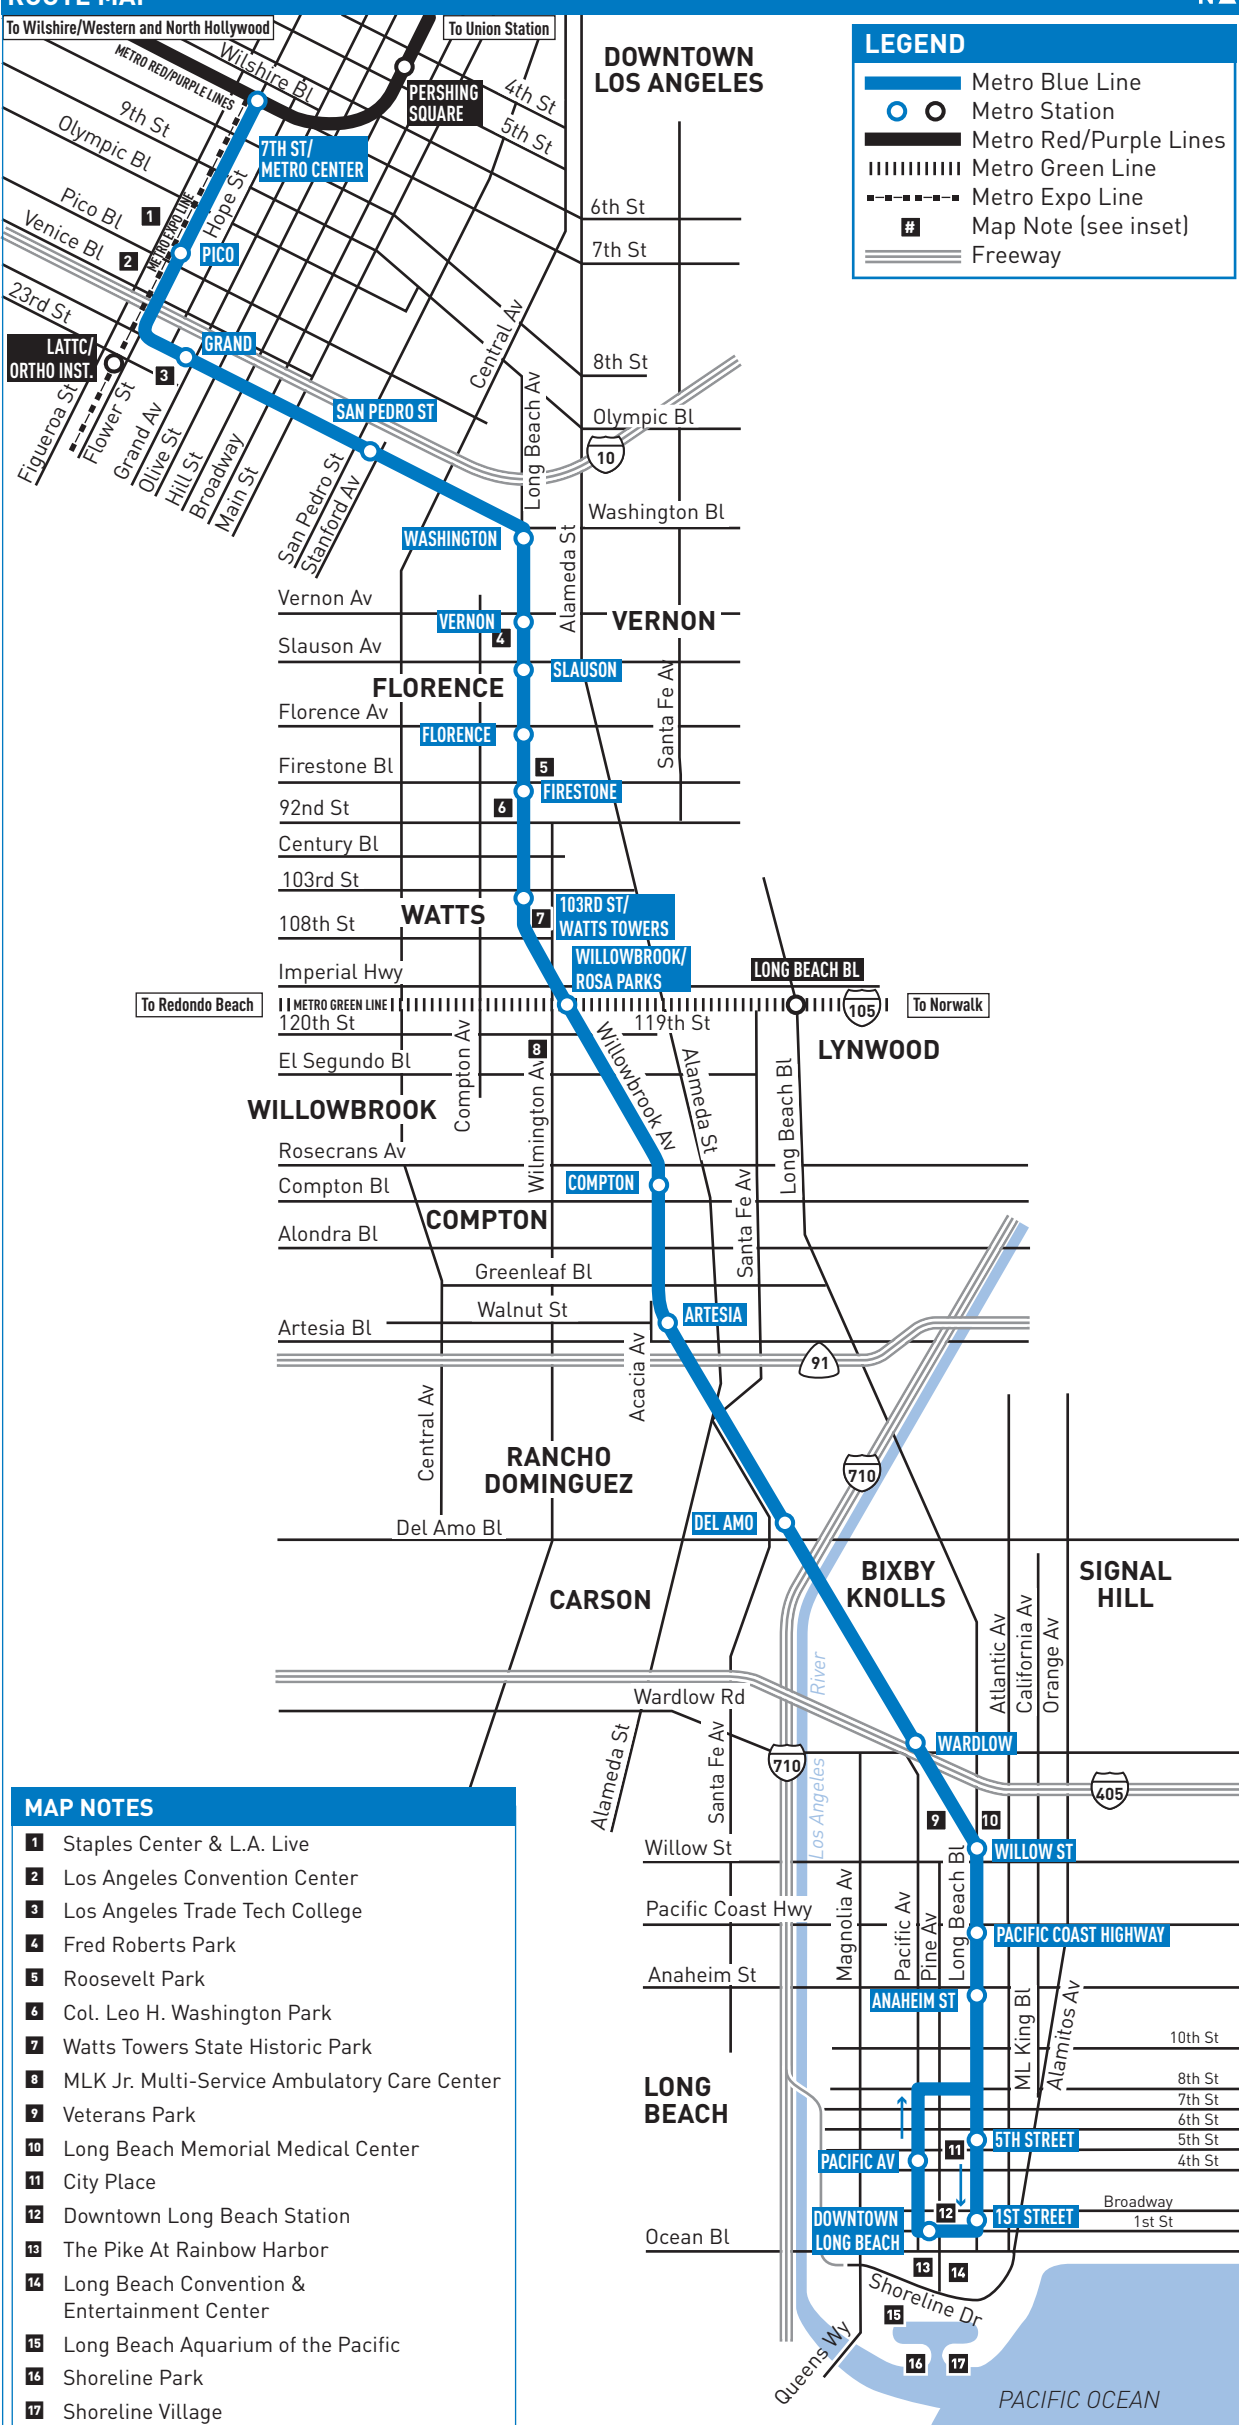

ROUTE MAP

MAP NOTES

- 1** Staples Center & L.A. Live
- 2** Los Angeles Convention Center
- 3** Los Angeles Trade Tech College
- 4** Fred Roberts Park
- 5** Roosevelt Park
- 6** Col. Leo H. Washington Park
- 7** Watts Towers State Historic Park
- 8** MLK Jr. Multi-Service Ambulatory Care Center
- 9** Veterans Park
- 10** Long Beach Memorial Medical Center
- 11** City Place
- 12** Downtown Long Beach Station
- 13** The Pike At Rainbow Harbor
- 14** Long Beach Convention & Entertainment Center
- 15** Long Beach Aquarium of the Pacific
- 16** Shoreline Park
- 17** Shoreline Village