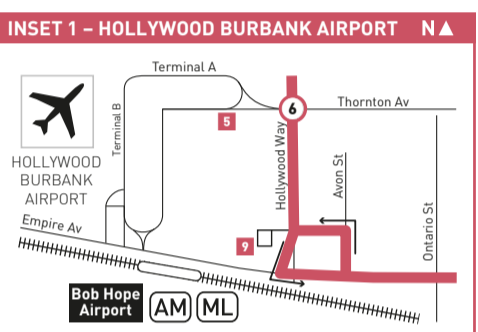

SEE INSET 1

SEE INSET 2

SEE INSET 3

LEGEND

- Route of Line 794
- # Rapid Stop Timepoint
- Rapid Stop
- ◐ Rapid Stop - Single Direction Only
- Metro Rail
- Metrolink, Amtrak
- Metro Rail Station
- Metro Rail Station Entrance
- Transit Center
- Amtrak Station
- Metrolink Station
- BB BurbankBus
- CE LADOT Commuter Express
- GB Glendale Beeline
- SC Santa Clarita Transit

MAP NOTES

- 1 Sylmar Station**
Metro 92, 94 (Weekends Only), 230, 236, 239, 734, 794; CE574; Metrolink Antelope Valley Line
- 2 Whiteman Airport**
- 3 Hansen Dam Lake, Park and Golf Course**
- 4 Sun Valley Metrolink Station**
Metro 94, 794; Metrolink Antelope Valley Line
- 5 Hollywood Burbank Airport**
- 6 Burbank Town Center**
- 7 Burbank Station**
Metro 92, 96, 154, 155, 164, 165; SC794; BB Media District, Empire/Downtown; Megabus; Metrolink Antelope Valley Line, Ventura County Lines
- 8 Glendale Station**
Metro 183; GB1, 2, 11, 12; Amtrak; Metrolink Antelope Valley Line, Ventura County Line
- 9 Burbank Regional Intermodal Transportation Center**
Metro 169, 222; BB NoHo/Airport

No hay servicio en sábado, domingo, New Year's Day, Memorial Day, Independence Day, Labor Day, Thanksgiving Day y Christmas Day.

Nextrip

Nextrip

Text "metro" and your intersection or stop number to 41411 (example: metro vignes&cesarchavez or metro 1563). You can also visit m.metro.net or call 511 and say "Nextrip".

Envíe un mensaje de texto con "Metro" y la intersección de la calle o el número de su parada al 41411. Nextrip le enviará un mensaje de texto con la próxima llegada de cada autobús en esa parada. También puede visitar m.metro.net or llamar al 511 y decir "Nextrip".