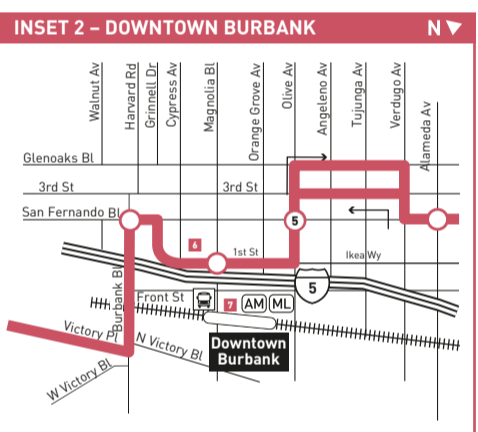

SEE INSET 1

SEE INSET 2

SEE INSET 3

LEGEND

- Route of Line 794
- # Rapid Stop Timepoint
- Rapid Stop
- ◐ Rapid Stop - Single Direction Only
- Metro Rail
- Metrolink, Amtrak
- Metro Rail Station
- Metro Rail Station Entrance
- Transit Center
- Amtrak Station
- Metrolink Station
- BB BurbankBus
- CE LADOT Commuter Express
- GB Glendale Beeline
- SC Santa Clarita Transit

MAP NOTES

- 1 Sylmar Station**
Metro 92, 94 (Weekends Only), 230, 236, 239, 734, 794; CE574; Metrolink Antelope Valley Line
- 2 Whiteman Airport**
- 3 Hansen Dam Lake, Park and Golf Course**
- 4 Sun Valley Metrolink Station**
Metro 94, 794; Metrolink Antelope Valley Line
- 5 Hollywood Burbank Airport**
- 6 Burbank Town Center**
- 7 Burbank Station**
Metro 92, 96, 154, 155, 164, 165; SC794; BB Media District, Empire/Downtown; Megabus; Metrolink Antelope Valley Line, Ventura County Lines
- 8 Glendale Station**
Metro 183; GB1, 2, 11, 12; Amtrak; Metrolink Antelope Valley Line, Ventura County Line
- 9 Burbank Regional Intermodal Transportation Center**
Metro 169, 222; BB NoHo/Airport