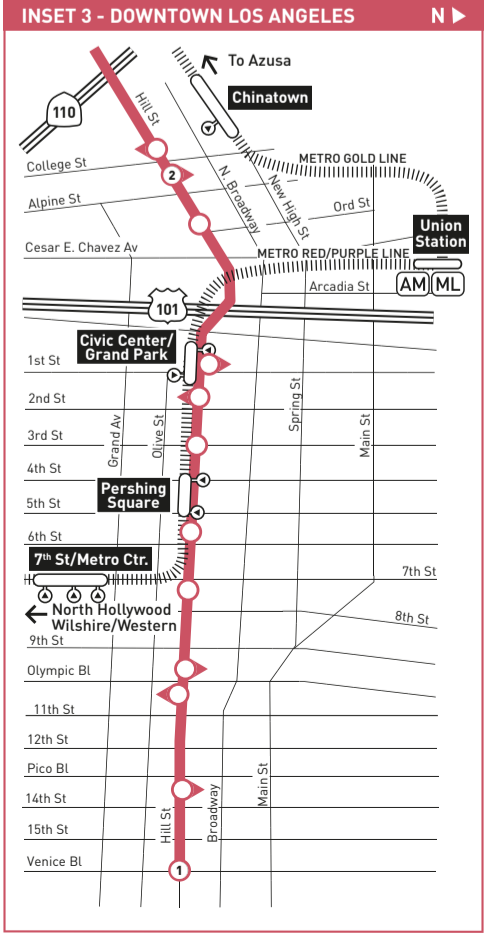

SEE INSET 1

SEE INSET 2

SEE INSET 3

LEGEND

- Route of Line 794
- # Rapid Stop Timepoint
- Rapid Stop
- ◐ Rapid Stop - Single Direction Only
- Metro Rail
- Metrolink, Amtrak
- Metro Rail Station
- Metro Rail Station Entrance
- Transit Center
- Amtrak Station
- Metrolink Station
- BB BurbankBus
- CE LADOT Commuter Express
- GB Glendale Beeline
- SC Santa Clarita Transit

MAP NOTES

- 1 Sylmar Station**
Metro 92, 94 (Weekends Only), 230, 236, 239, 734, 794; CE574; Metrolink Antelope Valley Line
- 2 Whiteman Airport**
- 3 Hansen Dam Lake, Park and Golf Course**
- 4 Sun Valley Metrolink Station**
Metro 94, 794; Metrolink Antelope Valley Line
- 5 Hollywood Burbank Airport**
- 6 Burbank Town Center**
- 7 Burbank Station**
Metro 92, 96, 154, 155, 164, 165; SC794; BB Media District, Empire/Downtown; Megabus; Metrolink Antelope Valley Line, Ventura County Lines
- 8 Glendale Station**
Metro 183; GB1, 2, 11, 12; Amtrak; Metrolink Antelope Valley Line, Ventura County Line
- 9 Burbank Regional Intermodal Transportation Center**
Metro 169, 222; BB NoHo/Airport

No hay servicio en sábado, domingo, New Year's Day, Memorial Day, Independence Day, Labor Day, Thanksgiving Day y Christmas Day.

Nextrip

Nextrip

Text "metro" and your intersection or stop number to 41411 (example: metro vignes&cesarchavez or metro 1563). You can also visit m.metro.net or call 511 and say "Nextrip".

Envíe un mensaje de texto con "Metro" y la intersección de la calle o el número de su parada al 41411. Nextrip le enviará un mensaje de texto con la próxima llegada de cada autobús en esa parada. También puede visitar m.metro.net or llamar al 511 y decir "Nextrip".