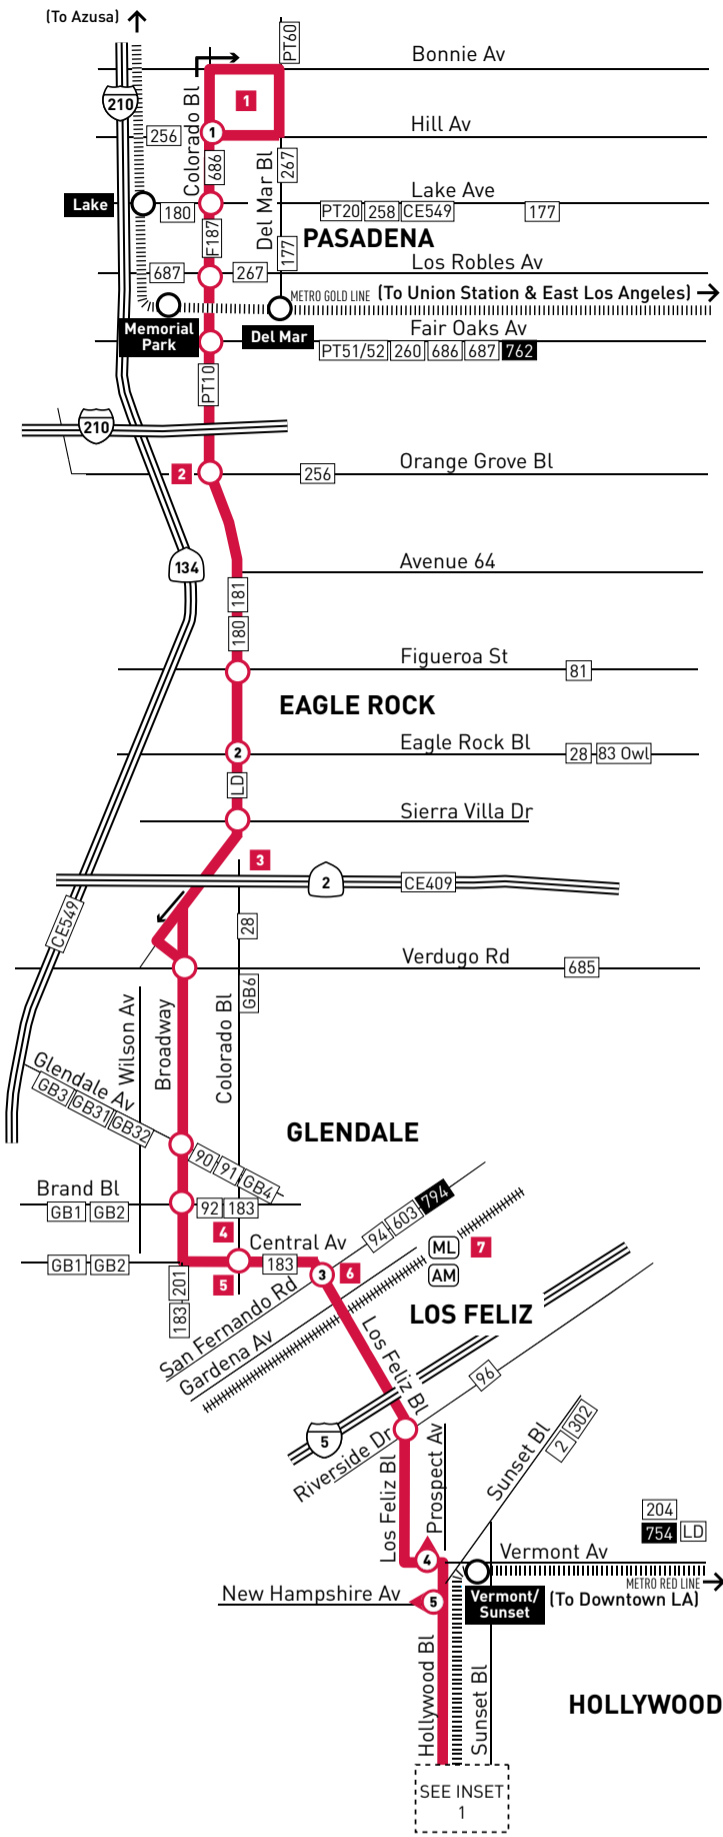

ROUTE MAP

LEGEND

- Line 780 Route
- Metro Rail
- Rapid Stop Timepoint
- Rapid Stop Timepoint Single Direction Only
- Rapid Stop
- Rapid Stop Single Direction Only
- Metro Rail/Busway Station
- Transit Center
- Map Notes
- Connecting Line
- Rapid Connecting Line
- Amtrak
- Metrolink
- LAX FlyAway
- AV Antelope Valley Transit Authority
- C Culver CityBus
- F Foothill Transit
- GB Glendale Beeline
- CE LADOT Commuter Express
- LD LADOT DASH
- PT Pasadena Transit
- BBB Santa Monica Big Blue Bus
- WH West Hollywood City Line

MAP NOTES

- 1 Pasadena City College**
- 2 Norton Simon Museum**
- 3 Eagle Rock Plaza**
- 4 The Americana at Brand**
- 5 Glendale Galleria**
- 6 Glendale Transportation Center**
Metro 183;
GB1, GB2, GB11, GB12
- 7 Glendale Station**
Metrolink Ventura County Line,
Antelope Valley Line; Amtrak
- 8 Hollywood & Highland Center**
- 9 The Grove**
- 10 Farmer's Market**
- 11 La Brea Tar Pits**
- 12 LA County Museum of Art**
- 13 Petersen Automotive Museum**
- 14 Washington/Fairfax Transit Hub**
Metro 35, 37, 38, 105, 217, 705,
780; C1, C4; CE437