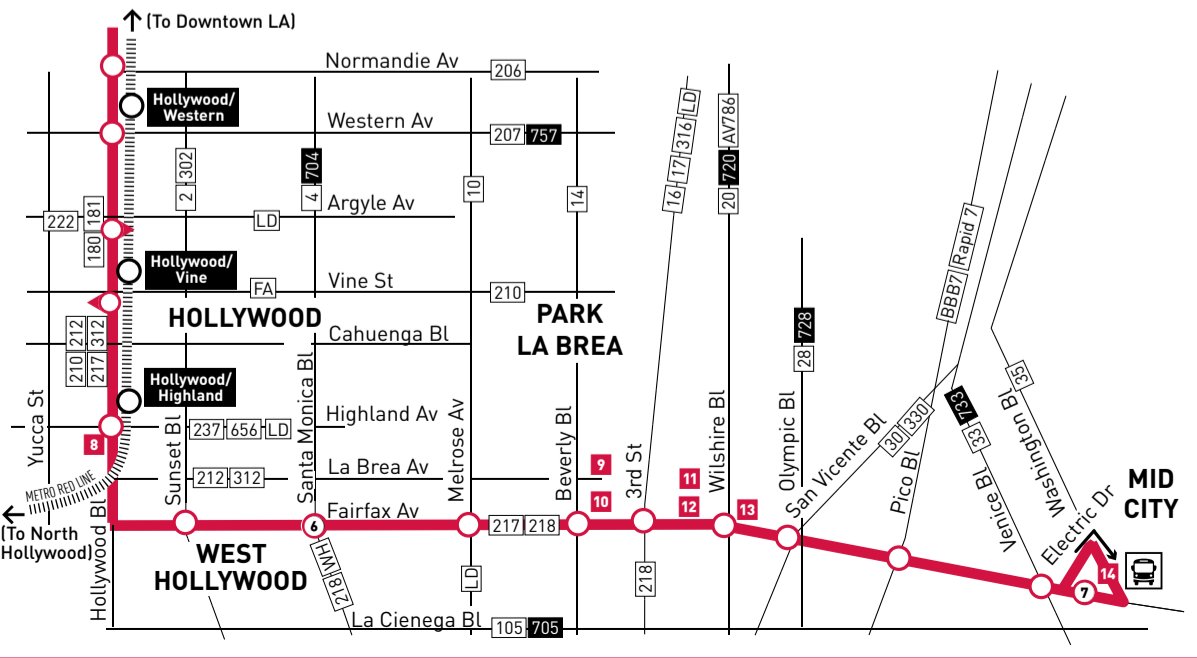

INSET 1 - HOLLYWOOD - WASHINGTON/FAIRFAX TRANSIT HUB