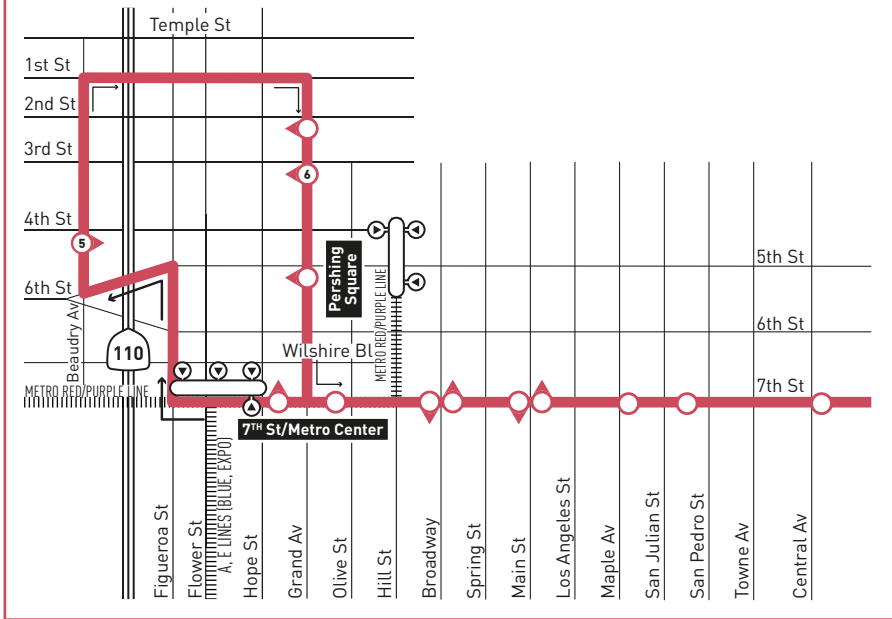

INSET 1 - DOWNTOWN LOS ANGELES

LEGEND

- Line 760 Route
- Rapid Stop
- ◐ Rapid Stop - Single Direction Only
- # Rapid Stop Timepoint
- # Metro Rail Station & Timepoint
- Metro Rail
- Metro Rail Station
- LD LADOT DASH
- LN The Link

INSET 1 - DOWNTOWN LOS ANGELES

- # Rapid Stop Timepoint
- Rapid Stop
- ◐ Rapid Stop - Single Direction Only
- Metro Rail Station
- Metro Rail Station Entrance

MAP NOTE

- 1 Greyhound Bus Station**
Metro 18, 60, 62, 720, 760
- 2 Pacific/Railroad Crossing**
Metro 60, 105, 611, 705, 760