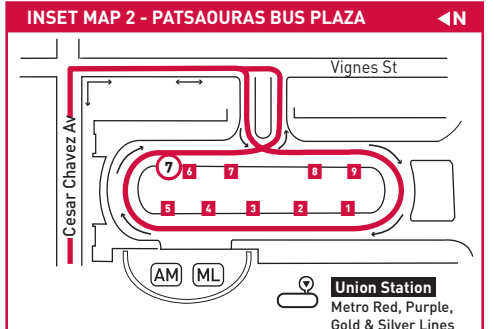

LEGEND

- Line 733 Route
- Rapid Stop
- ◐ Rapid Stop - Single Direction Only
- # Rapid Stop Timepoint
- # Rapid Stop Timepoint - Single Direction Only
- Metro Rail
- Metro Rail Station
- # Metro Rail / Busway Station & Timepoint
- MB Megabus
- ML Metrolink
- AM Amtrak
- AV Antelope Valley Transit Authority
- BBB Santa Monica's Big Blue Bus
- C Culver CityBus
- CE LADOT Commuter Express
- SC Santa Clarita Transit

- 1 LAX FlyAway
- 2 AVTA 785; LADOT DASH D; Mt St Mary's College Shuttle
- 3 CE 431, 534; LADOT Bunker Hill Shuttle; SC 794
- 4 FT 699; OCTA 701; USC Shuttles: HSC, UPC
- 5 Metro 40, 442, 704
- 6 Metro 33 (Owl trips), 728, 733
- 7 Metro 745; Citadel Outlets Express
- 8 megabus.com
- 9 Discharge Only

- MAP NOTES
- 1 Kaiser Hospital
 - 2 Third Street Promenade
 - 3 Santa Monica Pier

Sunday and Holiday Schedule

Effective Jun 25 2017

733

Eastbound Al Este (Approximate Times/Tiempos Aproximados)

Westbound Al Oeste (Approximate Times/Tiempos Aproximados)