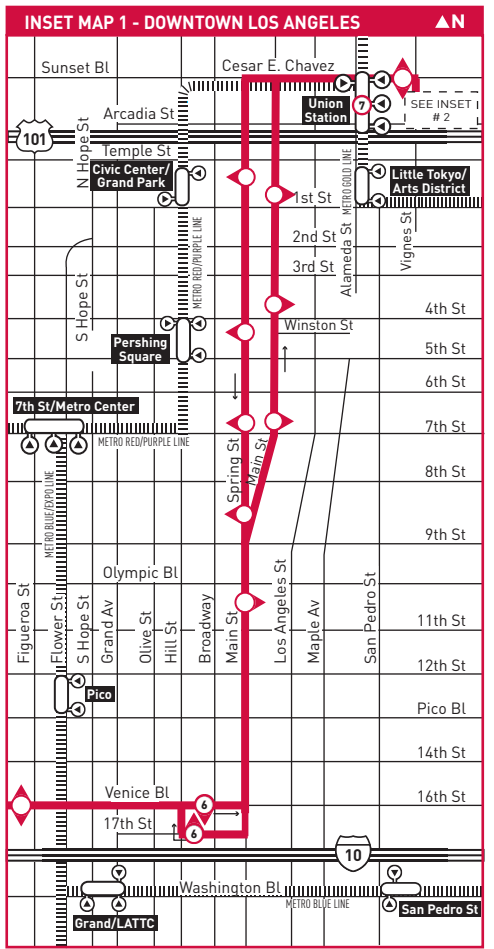

LEGEND

- Line 733 Route
- Rapid Stop
- ◐ Rapid Stop - Single Direction Only
- # Rapid Stop Timepoint
- # Rapid Stop Timepoint - Single Direction Only
- Metro Rail
- Metro Rail Station
- # Metro Rail / Busway Station & Timepoint
- MB Megabus
- ML Metrolink
- AM Amtrak
- AV Antelope Valley Transit Authority
- BBB Santa Monica's Big Blue Bus
- C Culver CityBus
- CE LADOT Commuter Express
- SC Santa Clarita Transit

- 1 LAX FlyAway
- 2 AVTA 785; LADOT DASH D; Mt St Mary's College Shuttle
- 3 CE 431, 534; LADOT Bunker Hill Shuttle; SC 794
- 4 FT 699; OCTA 701; USC Shuttles: HSC, UPC
- 5 Metro 40, 442, 704
- 6 Metro 33 (Owl trips), 728, 733
- 7 Metro 745; Citadel Outlets Express
- 8 megabus.com
- 9 Discharge Only

- MAP NOTES
- 1 Kaiser Hospital
 - 2 Third Street Promenade
 - 3 Santa Monica Pier

Sunday and Holiday Schedule

Effective Jun 25 2017

733

Eastbound Al Este (Approximate Times/Tiempos Aproximados)

Westbound Al Oeste (Approximate Times/Tiempos Aproximados)