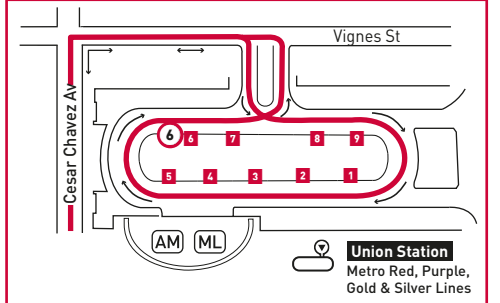

Special Notes

Avisos especiales

B Trips depart 1 minute after time shown.

B Viajes comienzan un minuto después de la hora mostrada.

DOWNTOWN LOS ANGELES

INSET MAP 1 - DOWNTOWN LOS ANGELES

INSET MAP 2 - PATSAOURAS BUS PLAZA

- 1 LAX FlyAway
- 2 AV 785; LADOT DASH D; Mt St Mary's College Shuttle
- 3 CE 431, 534; LADOT Bunker Hill Shuttle; SC 794
- 4 FT 699; OC 701; USC Shuttles: HSC, ICS, UPC, Soto
- 5 Metro 40, 442, 704
- 6 Metro 33 (Owl trips), 728, 733
- 7 Metro 745; Citadel Outlets Express
- 8 megabus.com
- 9 Discharge Only

LEGEND

- Line 728 Route
- ▬ Metro Rail
- ⊙ Rapid Stop Timepoint
- ⊙ Rapid Stop Timepoint - Single Direction Only
- Rapid Stop
- Rapid Stop - Single Direction Only
- ⊙ Metro Rail Station & Timepoint
- Metro Rail Station
- AV Antelope Valley Transit Authority
- BBB Santa Monica's Big Blue Bus
- C Culver CityBus
- CE LADOT Commuter Express
- FT Foothill Transit
- LD LADOT DASH
- OC Orange County Bus
- SC Santa Clarita Transit
- AM Amtrak
- ML Metrolink

MAP NOTES

- 1 Westfield Century City Shopping Center
- 2 Staples Center
Metro 4, 16, 28, 316, 704, 728;
AV 786; BBB5; C3, CE534, 573;
SC 792, 797

INSET 1 - DOWNTOWN LOS ANGELES

- Line 728 Route
- Metro Rail Station
- ⊙ Metro Rail Station Entrance
- ▬ Metro Rail