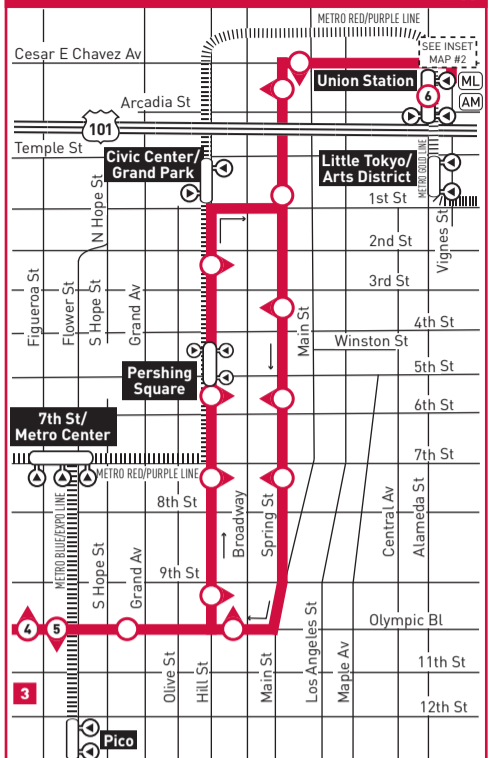

**DOWNTOWN LOS ANGELES**

**CENTURY CITY LATE NIGHT/EARLY MORNING LOOP (10pm-7am)**

**INSET MAP 1 - DOWNTOWN LOS ANGELES**

**INSET MAP 2 - PATSAOURAS BUS PLAZA**

- 1 LAX FlyAway
- 2 AVTA 785; LADOT DASH D; Mt St Mary's College Shuttle
- 3 CE 431, 534; LADOT Bunker Hill Shuttle; SC 794
- 4 FT 699; OCTA 701; USC Shuttles: HSC, UPC
- 5 Metro 40, 442, 704
- 6 Metro 33 (Owl trips), 728, 733
- 7 Metro 745; Citadel Outlets Express
- 8 megabus.com
- 9 Discharge Only

**LEGEND**

- Line 728 Route
- Line 728 Late Night/Early Morning Metro Rail
- # Rapid Stop Timepoint
- # Rapid Stop Timepoint - Single Direction Only
- Rapid Stop
- Rapid Stop - Single Direction Only
- # Metro Rail/Busway Station & Timepoint
- Metro Rail Station
- AV Antelope Valley Transit Authority
- BBB Santa Monica's Big Blue Bus
- C Culver CityBus
- CE LADOT Commuter Express
- SC Santa Clarita Transit
- AM Amtrak
- ML Metrolink

**INSET 1 - DOWNTOWN LOS ANGELES**

- Line 728 Route
- Metro Rail Station
- Metro Rail Station Entrance
- Metro Rail

**MAP NOTES**

- 1 Century Park East & Constellation AV786; BBB5; C3; CE573; SC792; 797
- 2 Westfield Century City Shopping Center
- 3 Staples Center

Special Notes

Avisos especiales

- 1 Trip begins at Century Park East and Constellation Bl at times shown and does not serve stops on Century Park West.
- 6 Trip ends at Century Park East and Constellation Bl at times shown.