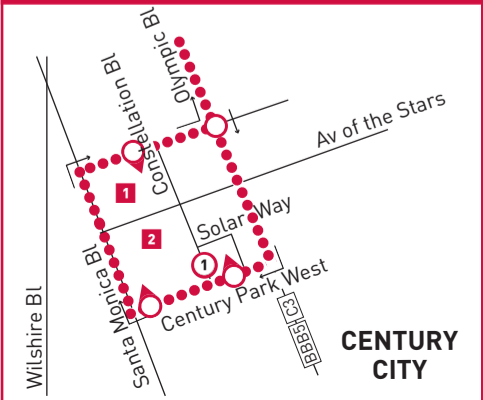

**DOWNTOWN LOS ANGELES**

**CENTURY CITY LATE NIGHT/EARLY MORNING LOOP (10pm-7am)**

**INSET MAP 1 - DOWNTOWN LOS ANGELES**

**INSET MAP 2 - PATSAOURAS BUS PLAZA**

- 1 LAX FlyAway
- 2 AVTA 785; LADOT DASH D; Mt St Mary's College Shuttle
- 3 CE 431, 534; LADOT Bunker Hill Shuttle; SC 794
- 4 FT 699; OCTA 701; USC Shuttles: HSC, UPC
- 5 Metro 40, 442, 704
- 6 Metro 33 (Owl trips), 728, 733
- 7 Metro 745; Citadel Outlets Express
- 8 megabus.com
- 9 Discharge Only

**LEGEND**

- Line 728 Route
- Line 728 Late Night/Early Morning Metro Rail
- # Rapid Stop Timepoint
- # Rapid Stop Timepoint - Single Direction Only
- Rapid Stop
- Rapid Stop - Single Direction Only
- # Metro Rail/Busway Station & Timepoint
- Metro Rail Station
- AV Antelope Valley Transit Authority
- BBB Santa Monica's Big Blue Bus
- C Culver CityBus
- CE LADOT Commuter Express
- SC Santa Clarita Transit
- AM Amtrak
- ML Metrolink

**INSET 1 - DOWNTOWN LOS ANGELES**

- Line 728 Route
- Metro Rail Station
- Metro Rail Station Entrance
- Metro Rail

**MAP NOTES**

- 1 Century Park East & Constellation AV786; BBB5; C3; CE573; SC792; 797
- 2 Westfield Century City Shopping Center
- 3 Staples Center

- 1 Viajes comienzan en Century Park East y Constellation Bl a la hora mostrada y no tiene paradas de servicio en Century Park West.
- 6 Viajes terminan en Century Park East y Constellation Bl a la hora mostrada.