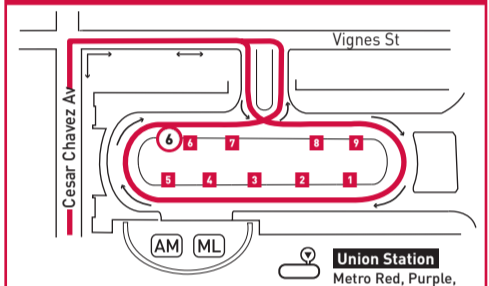

**DOWNTOWN LOS ANGELES**

**CENTURY CITY LATE NIGHT/EARLY MORNING LOOP (10pm-7am)**

**INSET MAP 1 - DOWNTOWN LOS ANGELES**

**INSET MAP 2 - PATSAOURAS BUS PLAZA**

- 1 LAX FlyAway
- 2 AVTA 785; LADOT DASH D; Mt St Mary's College Shuttle
- 3 CE 431, 534; LADOT Bunker Hill Shuttle; SC 794
- 4 FT 699; OCTA 701; USC Shuttles: HSC, UPC
- 5 Metro 40, 442, 704
- 6 Metro 33 (Owl trips), 728, 733
- 7 Metro 745; Citadel Outlets Express
- 8 megabus.com
- 9 Discharge Only

**LEGEND**

- Line 728 Route
- Line 728 Late Night/Early Morning Metro Rail
- # Rapid Stop Timepoint
- # Rapid Stop Timepoint - Single Direction Only
- Rapid Stop
- Rapid Stop - Single Direction Only
- # Metro Rail/Busway Station & Timepoint
- Metro Rail Station
- AV Antelope Valley Transit Authority
- BBB Santa Monica's Big Blue Bus
- C Culver CityBus
- CE LADOT Commuter Express
- SC Santa Clarita Transit
- AM Amtrak
- ML Metrolink

**INSET 1 - DOWNTOWN LOS ANGELES**

- Line 728 Route
- Metro Rail Station
- Metro Rail Station Entrance
- Metro Rail

**MAP NOTES**

- 1 Century Park East & Constellation AV786; BBB5; C3; CE573; SC792; 797
- 2 Westfield Century City Shopping Center
- 3 Staples Center

- 1 Viajes comienzan en Century Park East y Constellation Bl a la hora mostrada y no tiene paradas de servicio en Century Park West.
- 6 Viajes terminan en Century Park East y Constellation Bl a la hora mostrada.