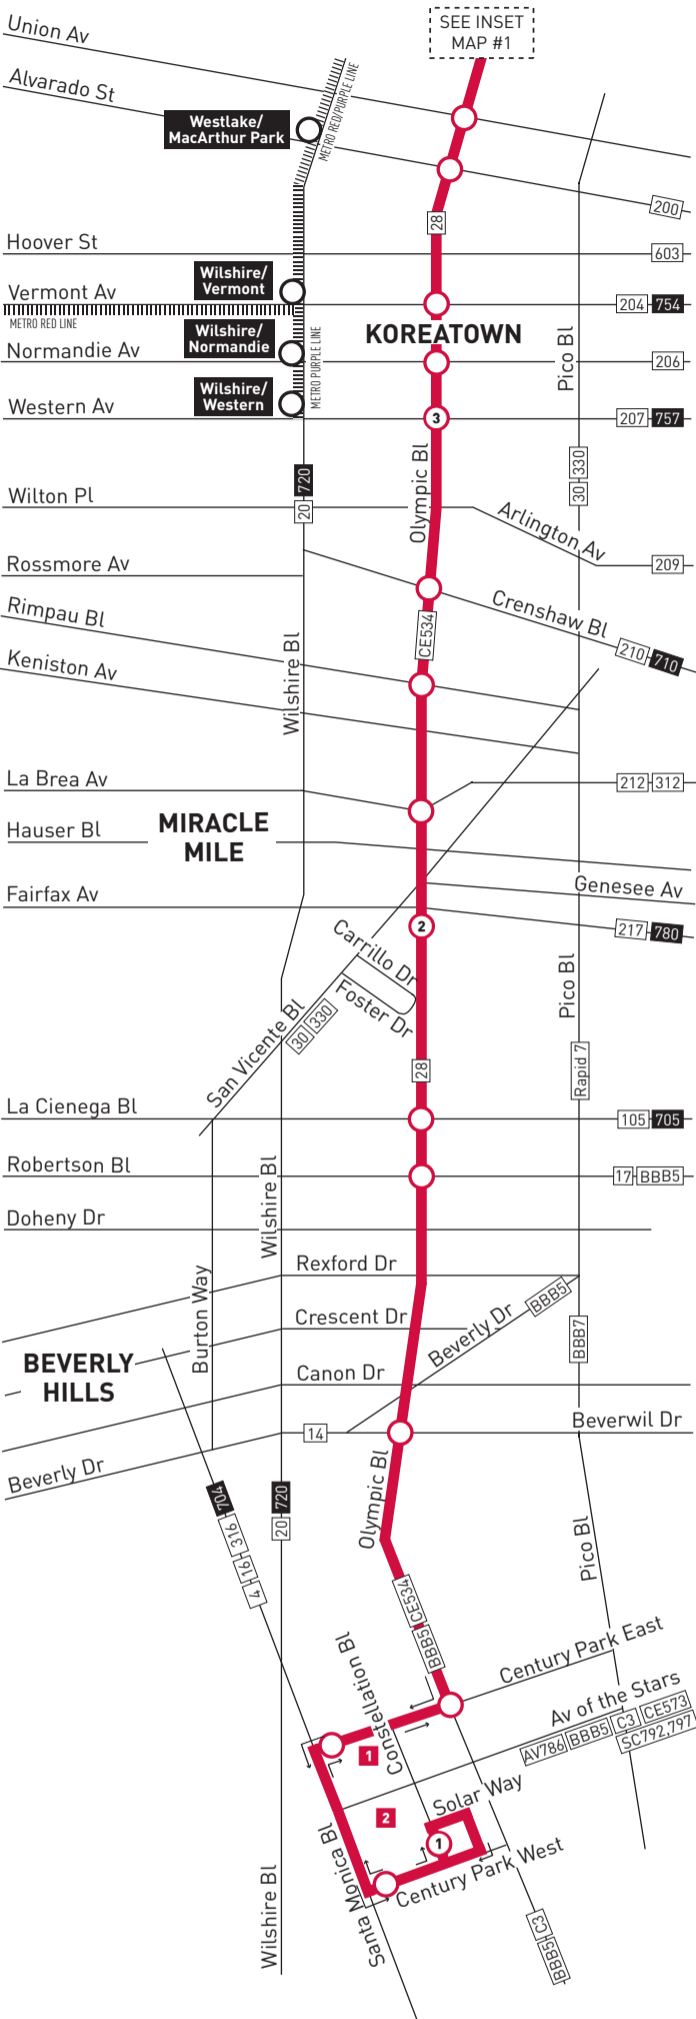

**DOWNTOWN LOS ANGELES**

**CENTURY CITY LATE NIGHT/EARLY MORNING LOOP (10pm-7am)**

**INSET MAP 1 - DOWNTOWN LOS ANGELES**

**INSET MAP 2 - PATSAOURAS BUS PLAZA**

- 1 LAX FlyAway
- 2 AVTA 785; LADOT DASH D; Mt St Mary's College Shuttle
- 3 CE 431, 534; LADOT Bunker Hill Shuttle; SC 794
- 4 FT 699; OCTA 701; USC Shuttles: HSC, UPC
- 5 Metro 40, 442, 704
- 6 Metro 33 (Owl trips), 728, 733
- 7 Metro 745; Citadel Outlets Express
- 8 megabus.com
- 9 Discharge Only

**LEGEND**

- Line 728 Route
- Line 728 Late Night/Early Morning Metro Rail
- # Rapid Stop Timepoint
- # Rapid Stop Timepoint - Single Direction Only
- Rapid Stop
- Rapid Stop - Single Direction Only
- # Metro Rail/Busway Station & Timepoint
- Metro Rail Station
- AV Antelope Valley Transit Authority
- BBB Santa Monica's Big Blue Bus
- C Culver CityBus
- CE LADOT Commuter Express
- SC Santa Clarita Transit
- AM Amtrak
- ML Metrolink

**INSET 1 - DOWNTOWN LOS ANGELES**

- Line 728 Route
- Metro Rail Station
- Metro Rail Station Entrance
- Metro Rail

**MAP NOTES**

- 1 Century Park East & Constellation AV786; BBB5; C3; CE573; SC792; 797
- 2 Westfield Century City Shopping Center
- 3 Staples Center

- 1 Viajes comienzan en Century Park East y Constellation Bl a la hora mostrada y no tiene paradas de servicio en Century Park West.
- 6 Viajes terminan en Century Park East y Constellation Bl a la hora mostrada.