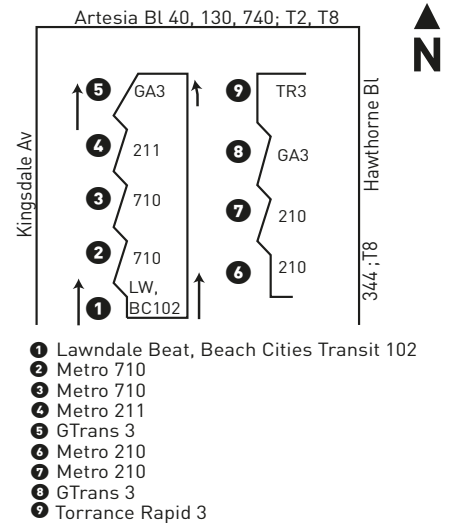

On-Street: Metro 40, 130, 344, 740;
Torrance 2, 8