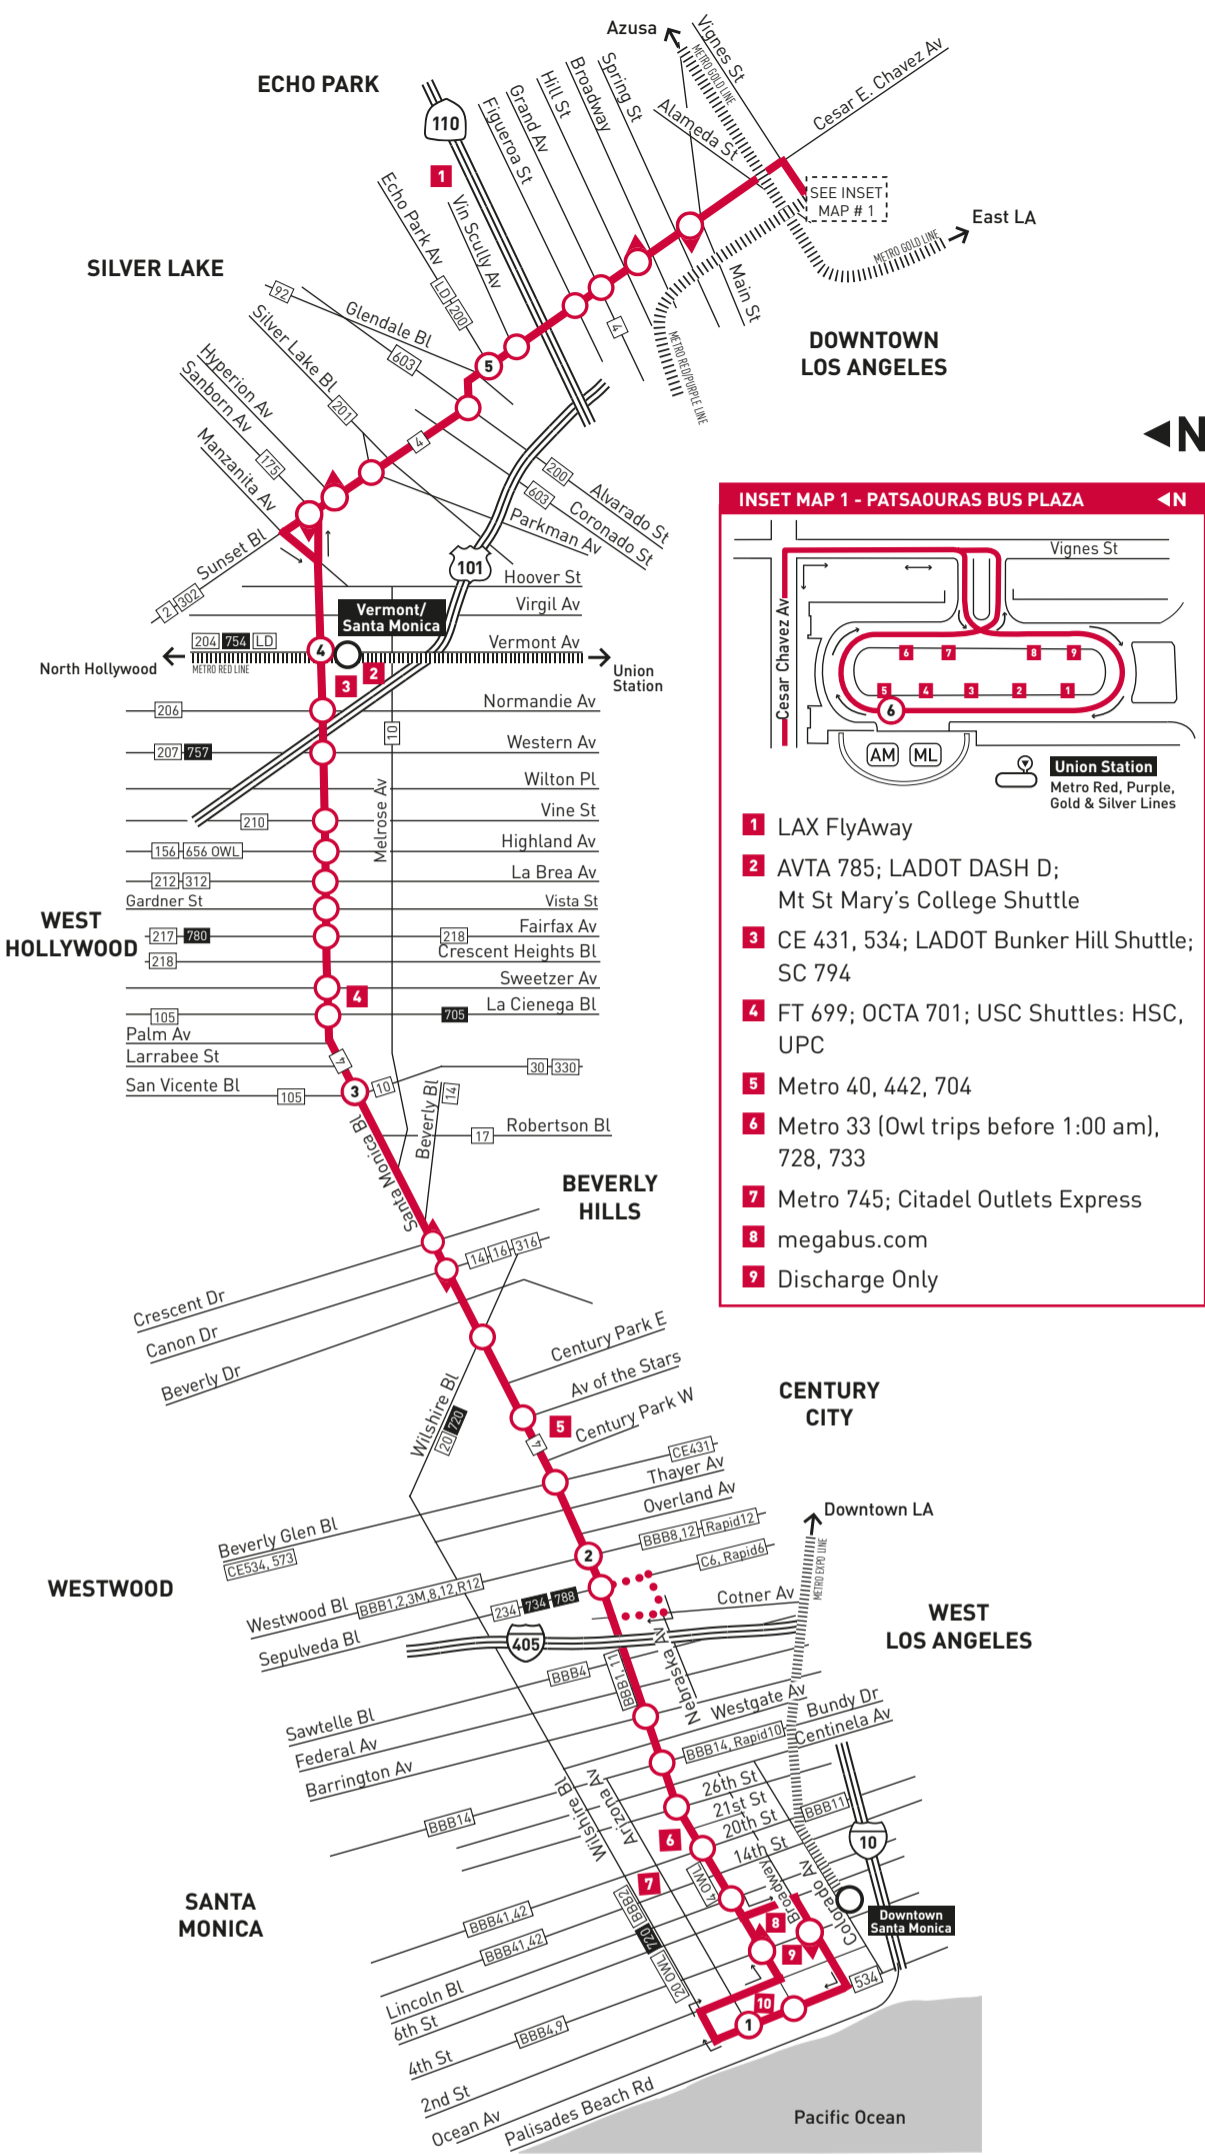

ROUTE MAP

INSET MAP 1 - PATSAOURAS BUS PLAZA

- **1** LAX FlyAway
- **2** AVTA 785; LADOT DASH D; Mt St Mary's College Shuttle
- **3** CE 431, 534; LADOT Bunker Hill Shuttle; SC 794
- **4** FT 699; OCTA 701; USC Shuttles: HSC, UPC
- **5** Metro 40, 442, 704
- **6** Metro 33 (Owl trips before 1:00 am), 728, 733
- **7** Metro 745; Citadel Outlets Express
- **8** megabus.com
- **9** Discharge Only

LEGEND

- Line 704 Route
- ●●●● Shortline Turnaround Loop at Nebraska & Sepulveda
- Rapid Stop
- ◐ Rapid Stop - Single Direction Only
- Ⓝ Rapid Stop Timepoint
- ||||| Metro Rail
- Metro Rail Station
- ML Metrolink
- AM Amtrak
- AV Antelope Valley Transit Authority
- BBB Santa Monica's Big Blue Bus
- C Culver CityBus
- CE LADOT Commuter Express
- LD LADOT DASH
- SC Santa Clarita Transit

MAP NOTES

- **1** Dodger Stadium
- **2** Braille Institute
- **3** LA City College
- **4** West Hollywood City Hall
- **5** Santa Monica Bl & Av of the Stars
  Metro 4, 16, 28, 704, 728; AV 786; CE 534, 573; SC 792, 797
- **6** St. John's Hospital
- **7** Santa Monica-UCLA Medical Center
- **8** Santa Monica Bl & 4th St / Broadway & 4th St
  Metro 4 Owl, 20 Owl, 534; BBB 1, 2, 3, 4, 5, 7, 8, 9; Rapid 3, 7, 10
- **9** Third Street Promenade
- **10** Ocean Av & Arizona Av
  Metro 4 Owl, 20 Owl, 33 Owl, 534, 704, 720, 733; BBB 1, 8; Rapid 10