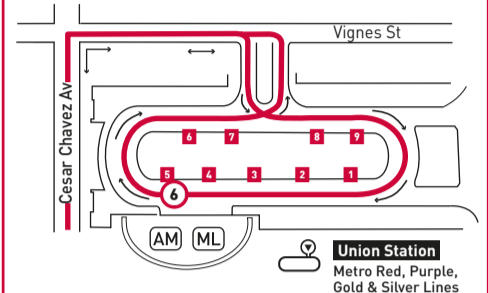

ROUTE MAP

INSET MAP 1 - PATSAOURAS BUS PLAZA

- 1** LAX FlyAway
- 2** AVTA 785; LADOT DASH D; Mt St Mary's College Shuttle
- 3** CE 431, 534; LADOT Bunker Hill Shuttle; SC 794
- 4** FT 699; OCTA 701; USC Shuttles: HSC, UPC
- 5** Metro 40, 442, 704
- 6** Metro 33 (Owl trips before 1:00 am), 728, 733
- 7** Metro 745; Citadel Outlets Express
- 8** megabus.com
- 9** Discharge Only

LEGEND

- Line 704 Route
- Shortline Turnaround Loop at Nebraska & Sepulveda
- Rapid Stop
- ◐ Rapid Stop - Single Direction Only
- Ⓝ Rapid Stop Timepoint
- ||||| Metro Rail
- Metro Rail Station
- ML Metrolink
- AM Amtrak
- AV Antelope Valley Transit Authority
- BBB Santa Monica's Big Blue Bus
- C Culver CityBus
- CE LADOT Commuter Express
- LD LADOT DASH
- SC Santa Clarita Transit

MAP NOTES

- 1** Dodger Stadium
- 2** Braille Institute
- 3** LA City College
- 4** West Hollywood City Hall
- 5** Santa Monica Bl & Av of the Stars
Metro 4, 16, 28, 704, 728; AV 786; CE 534, 573; SC 792, 797
- 6** St. John's Hospital
- 7** Santa Monica-UCLA Medical Center
- 8** Santa Monica Bl & 4th St / Broadway & 4th St
Metro 4 Owl, 20 Owl, 534; BBB 1, 2, 3, 4, 5, 7, 8, 9; Rapid 3, 7, 10
- 9** Third Street Promenade
- 10** Ocean Av & Arizona Av
Metro 4 Owl, 20 Owl, 33 Owl, 534, 704, 720, 733; BBB 1, 8; Rapid 10