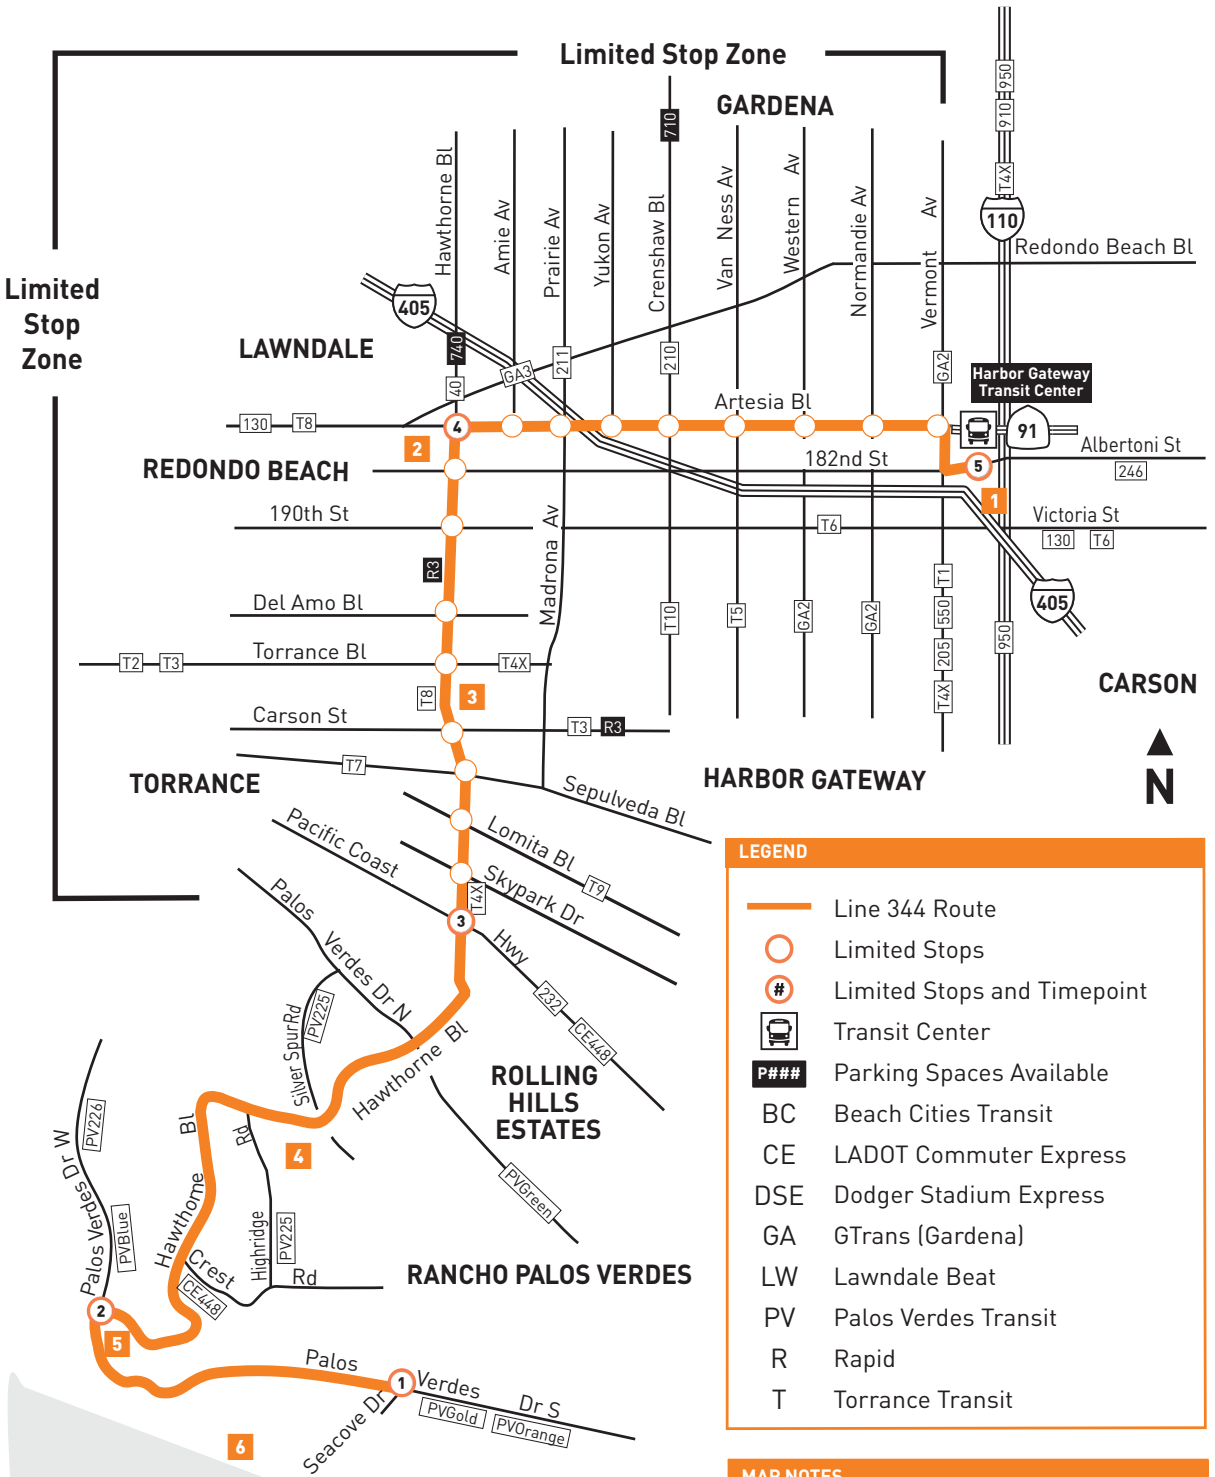

Limited Stop Zone

Limited Stop Zone

LEGEND

- Line 344 Route
- Limited Stops
- # Limited Stops and Timepoint
- Transit Center
- P### Parking Spaces Available
- BC Beach Cities Transit
- CE LADOT Commuter Express
- DSE Dodger Stadium Express
- GA GTrans (Gardena)
- LW Lawndale Beat
- PV Palos Verdes Transit
- R Rapid
- T Torrance Transit

MAP NOTES

- 1 Harbor Gateway Transit Center** P900
 Metro 52, 130, 205, 246, 344, 550, Metro Silver Line;
 LA Galaxy Shuttle, LA Chargers Shuttle;
 DSE; GA2, GA4; T1, T4X, T6
- 2 South Bay Galleria**
 Metro 40, 210, 211, 344, 710, 740; BC102; GA3; LW; T2, T8, R3
- 3 Del Amo Fashion Center**
 Metro 344; T1, T2, T3, T4X, T6, T7, T8, T9, R3
- 4 Peninsula Center**
 Metro 344; PV Blue, PV Green, PV Silver, PV White, PV 225
- 5 Golden Cove Center**
 Metro 344; PV Blue, PV Orange, PV Gold, PV 226
- 6 Terranea Resort**
 Metro 344; PV Gold, PV Orange

Monday through Friday

Effective Dec 15 2019

344

Northbound (Approximate Times)

RANCHO PALOS VERDES			TORRANCE	HARBOR GATEWAY	
Palos Verdes Dr. South & Seacove	Palos Verdes Dr. West & Hawthorne (Arrive)	Palos Verdes Dr. West & Hawthorne (Leave)	Hawthorne & Pacific Coast Hwy	Artesia & Hawthorne	Harbor Gateway Transit Center
5:09A	—	5:13A	5:31A	5:44A	5:57A
5:57	6:02A	6:13	6:32	6:46	7:00
6:26	6:31	6:41	7:00	7:16	7:31
6:45	6:50	7:10	7:30	7:47	8:02
7:06	7:11	7:26	7:47	8:04	8:19
7:28	7:33	7:43	8:04	8:21	8:36
8:08	8:13	8:27	8:49	9:08	9:23
8:59	9:04	9:16	9:38	9:57	10:12
9:53	9:59	10:12	10:34	10:54	11:09
10:38	10:44	11:11	11:33	11:54	12:10P
11:35	11:41	12:10P	12:32P	12:54P	1:10
12:36P	12:42P	1:07	1:29	1:51	2:07
1:41	—	1:45	2:07	2:29	2:45
1:37	1:43	2:17	2:41	3:03	3:20
2:39	—	2:43	3:07	3:31	3:49
2:38	2:44	3:04	3:28	3:52	4:10
3:19	—	3:24	3:48	4:12	4:30
3:27	3:33	3:48	4:12	4:36	4:55
4:09	—	4:14	4:38	5:02	5:21
4:12	4:18	4:42	5:06	5:29	5:47
4:48	4:54	5:14	5:37	5:58	6:14
5:29	5:35	5:49	6:12	6:32	6:48
6:22	6:28	6:42	7:03	7:22	7:36
7:07	7:12	7:40	8:00	8:17	8:30
8:30	8:35	8:43	9:01	9:17	9:30