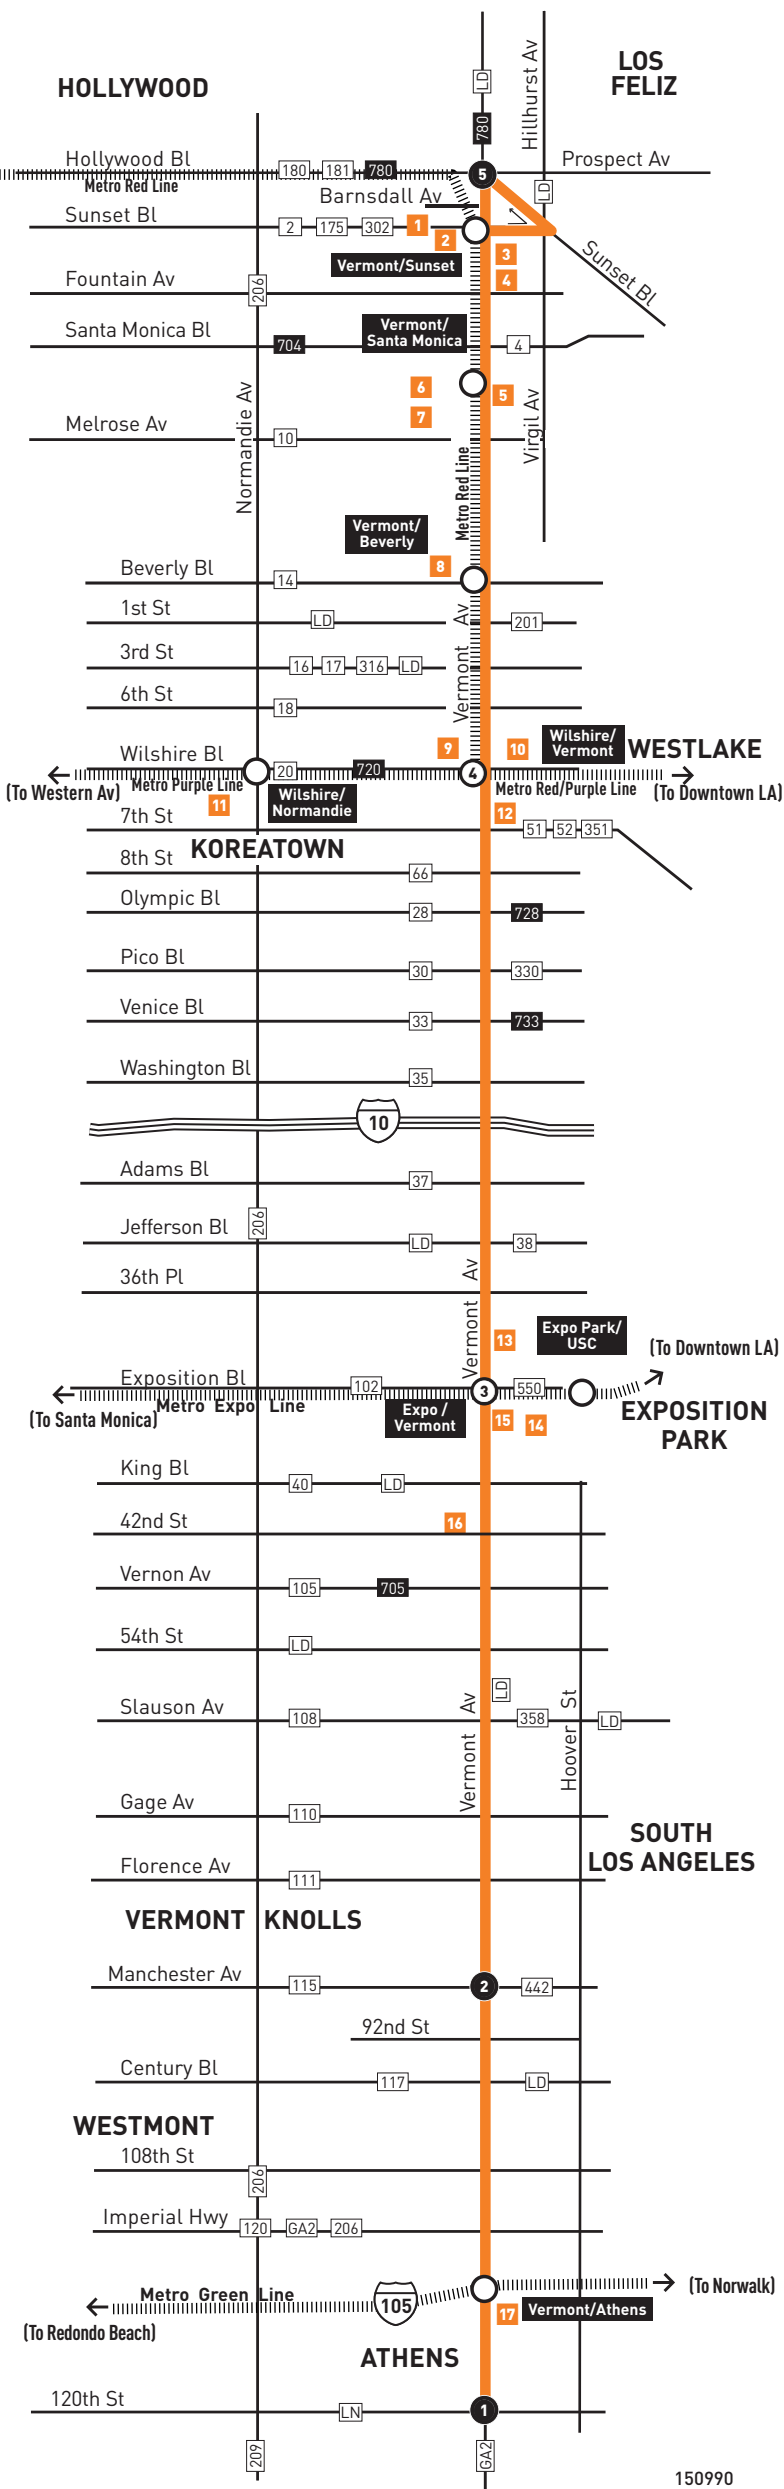

HOLLYWOOD

LOS FELIZ

(To North Hollywood) ←

LEGEND

- Line 204 Route
- Metro Rail
- Timepoint
- Metro Rail Station
- Metro Rail Station and Timepoint
- GA GTrans (Gardena)
- LD LADOT DASH
- LN County of LA - The Link

MAP NOTES

- 1** Kaiser Hospital
- 2** Vermont/Sunset Station
Metro Red Line
Metro 2, 175, 180, 181, 204, 206, 302, 754, 780;
LD Hollywood, Los Feliz
- 3** Childrens Hospital of Los Angeles
- 4** Queen of the Angels
Hollywood Presbyterian Medical Center
- 5** Vermont/Santa Monica Station
Metro Red Line
Metro 4, 204, 704, 754;
LD Hollywood
- 6** Los Angeles City College
- 7** Braille Institute
- 8** Vermont/Beverly Station
Metro Red Line
Metro 14, 204, 754
- 9** Wilshire/Vermont
Metro Customer Center
- 10** Wilshire/Vermont Station
Metro Red/Purple Lines
Metro 18, 20, 51, 201, 204, 351, 720, 754; LD Wilshire Center/Koreatown
- 11** Wilshire/Normandie Purple Line Station
- 12** Southwestern Law School
- 13** University of Southern California
- 14** Exposition Park and Museums, LA Coliseum
- 15** Expo/Vermont Station
Metro Expo Line
Metro 102, 204, 550, 754; LD F
- 16** Manual Arts High School
- 17** Vermont/Athens Station
Metro Green Line
Metro 204, 206, 209, 754;
LN Athens; GA2

Special Notes

- A** Trip originates at Vermont & 42nd St (Manual Arts High School) 22 minutes before time shown and operates on early dismissal School Days only.
- B** Trip originates at Vermont & 42nd St (Manual Arts High School) 22 minutes before time shown and operates on School Days only.

Phone Metro Information for exact days of operation.

Avisos especiales

- A** Viaje comienza en Vermont y 42nd St (Manual Arts High School) 22 minutos antes de la hora mostrada y opera en Salida temprana Día Escolar solamente.
- B** Viaje comienza en Vermont y 42nd St (Manual Arts High School) 22 minutos antes de que se muestre el horario y funciona solamente en días escolares.