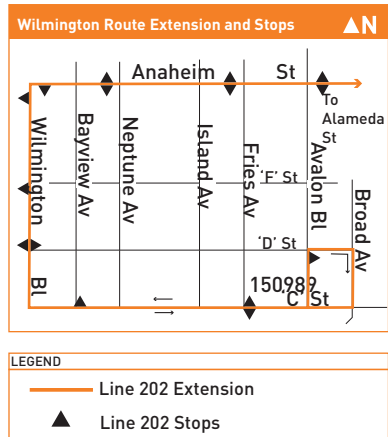

MAP NOTES

- 1 Willowbrook/Rosa Parks Station**  
Metro 55, 120, 202, 205, 355, 612, Metro Blue Line, Metro Green Line; GA5; LY Breeze; LN Willowbrook A, B, LN King Medical Center Shuttle
- 2 Martin Luther King Jr. Community Hospital**  
Metro 55, 120, 355; GA5; LD; LN
- 3 Compton Blue Line Station/ M.L. King Jr Transit Center**  
Metro 51, 55 Owl, 60 Owl, 125, 127, 128, 202, 351, Metro Blue Line; COM1, COM2, COM3, COM4, COM5; GA3
- 4 Artesia Station**  
Metro 60, 130, 202, 205, 260, 762, Metro Blue Line: LB51, LB52, LB61; COM5; T6
- 5 Gateway Towne Center**
- 6 El Camino College - Compton Center**
- 7 DPSS Offices**
- 8 Del Amo Station**  
Metro 202; CA-D, CA-G; LB1, LB191, LB192; LA Galaxy Shuttle

LEGEND

- Line 202 Route
- Timepoint
- Metro Rail
- Metro Rail Station
- Metro Rail Station & Timepoint
- CA Carson Circuit
- COM Compton Renaissance Transit
- GA GTrans (Gardena)
- LD LADOT DASH
- LB Long Beach Transit
- LN County of LA - The Link
- LY Lynwood Breeze
- R Rapid
- T Torrance Transit

INSET 1 LEGEND

- Southbound
- Northbound
- Metro Rail Station & Timepoint
- Route of Line 202 Discharge
- Route of Line 202 Boarding

- LEGEND
- Line 202 Extension
  - Line 202 Stops