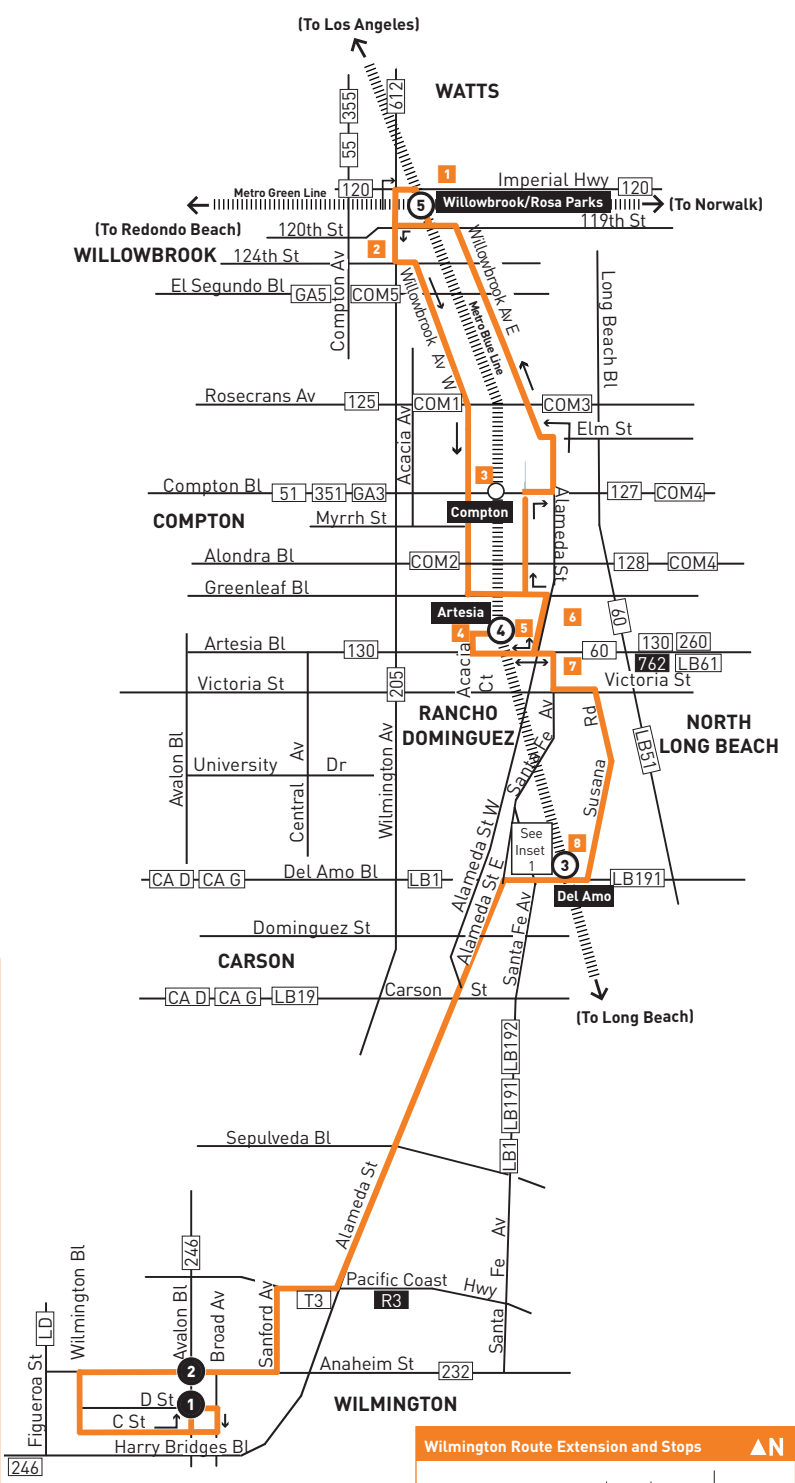

MAP NOTES

- 1 Willowbrook/Rosa Parks Station**  
Metro 55, 120, 202, 205, 355, 612, Metro Blue Line, Metro Green Line; GA5; LY Breeze; LN Willowbrook A, B, LN King Medical Center Shuttle
- 2 Martin Luther King Jr. Community Hospital**  
Metro 55, 120, 355; GA5; LD; LN
- 3 Compton Blue Line Station/ M.L. King Jr Transit Center**  
Metro 51, 55 Owl, 60 Owl, 125, 127, 128, 202, 351, Metro Blue Line; COM1, COM2, COM3, COM4, COM5; GA3
- 4 Artesia Station**  
Metro 60, 130, 202, 205, 260, 762, Metro Blue Line: LB51, LB52, LB61; COM5; T6
- 5 Gateway Towne Center**
- 6 El Camino College - Compton Center**
- 7 DPSS Offices**
- 8 Del Amo Station**  
Metro 202; CA-D, CA-G; LB1, LB191, LB192; LA Galaxy Shuttle

LEGEND

- Line 202 Route
- Timepoint
- Metro Rail
- Metro Rail Station
- Metro Rail Station & Timepoint
- CA Carson Circuit
- COM Compton Renaissance Transit
- GA GTrans (Gardena)
- LD LADOT DASH
- LB Long Beach Transit
- LN County of LA - The Link
- LY Lynwood Breeze
- R Rapid
- T Torrance Transit

INSET 1 LEGEND

- Southbound
- Northbound
- Metro Rail Station & Timepoint
- Route of Line 202 Discharge
- Route of Line 202 Boarding

- LEGEND
- Line 202 Extension
  - Line 202 Stops

## Northbound to Willowbrook (Approximate Times)