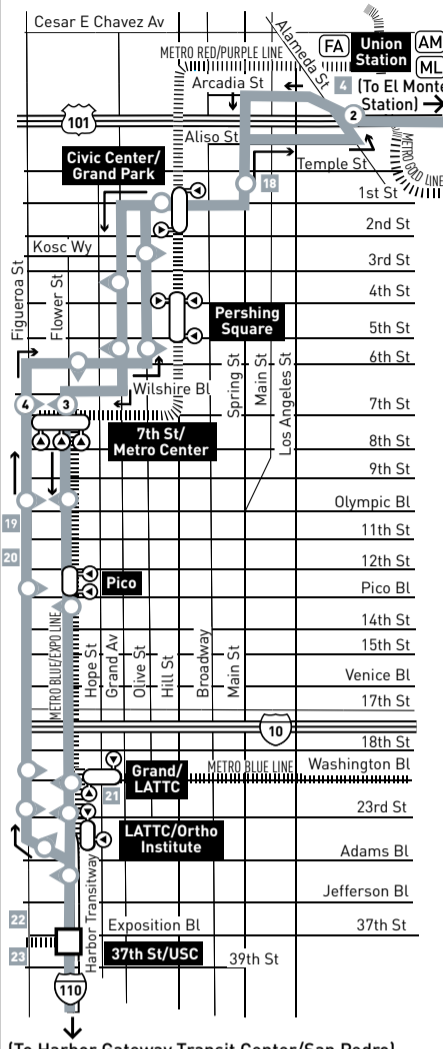

INSET 1 - DOWNTOWN LOS ANGELES

LEGEND

- Silver Line (910/950)
- Line 950 Only
- Metro Rail
- Stop Timepoint
- Stop Timepoint - Single Direction Only
- Stop
- Stop - Single Direction Only
- Station Timepoint
- Station Stop
- Transit Center
- Map Notes
- Connecting Line
- Rapid Connecting Line
- Amtrak
- Metrolink
- FlyAway
- Megabus
- Parking Available
- ACT Alhambra Community Transit
- CA Carson Circuit
- CCS Children's Court Shuttle
- CS Carson North-South Shuttle
- DSE Dodger Stadium Express
- ES El Sol Shuttle
- F Foothill Transit
- GA GTrans
- CE LADOT Commuter Express
- MP Monterey Park Spirit Bus
- N Norwalk Transit
- OC Orange County Transportation Authority (OCTA)
- T Torrance Transit
- TR Torrance Transit Rapid

INSET 1 - DOWNTOWN LOS ANGELES

- Metro Rail Station
- Metro Rail Station Entrance

MAP NOTES

1. **1 El Monte Station**
   Upper Level: F486, F488, F492, Silver Streak; Greyhound; Hollywood Bowl
   Lower Level: Metro 70, 76, 176, 267, 268, 487, 577, 770; F178, F190, F194, F269, F270, F282; N7
2. **2 Cal State LA Station**
   Street Level: Metro 71, 256, 258, 665; ES City Terrace/ELAC; CCS; ACT Blue Line; MP 5
   Freeway Level: Metro 487, 489; F493, F495, F497, F498, F499, F699, Silver Streak;
   Lower Level: Metrolink San Bernardino Line
3. **3 LAC + USC Med Center Station**
   Freeway Level: Metro 487, 489; F493, F495, F497, F498, F499, F699, Silver Streak
   Street Level: Metro 70, 71, 106, 251, 605, 751; DASH Boyle Heights/East LA, Lincoln Heights/Chinatown
4. **4 El Monte Busway & Alameda - Union Station**
   Metro 487, 489; F493, F495, F497, F498, F499, F699, Silver Streak
5. **5 37th St/USC Station**
   Freeway Level: Metro 460; CE438, CE448; OCTA 701, 721; T4X
   Street Level: Metro 81, 102, 200, 442, 550; DASH F, Southeast, King-East
6. **6 Slauson Station**
   Freeway Level: Metro 442, 460, 550; DSE OCTA 701, 721; T4X
   Street Level: Metro 45, 81, 108, 358, 745; DASH Southeast
7. **7 Manchester Station**
   Freeway Level: Metro 460, 550; OCTA 701, 721; T4X; DSE
   Street Level: Metro 45, 81, 115, 442, 745
8. **8 Harbor Freeway Green Line Station**
   Freeway Level: Metro 550; DSE CE448; OCTA 721; GA1X; T4X
   Street Level: Metro 45, 81, 120, 745; GA1X; T1, T2;
   Upper Level: Metro Green Line
9. **9 Rosecrans Station**
   Freeway Level: Metro 550; T4X; DSE
   Street Level: Metro 125; GA1X
10. **10 Harbor Gateway Transit Center**
    Metro 52, 130, 205, 246, 344, 550; T1, T4X, T6; CS; GA2, GA4; DSE; Galaxy Express; Chargers Express
11. **11 Carson Station**
    Street Level: Metro 205, 550; CA; T1, T3; TR3
12. **12 Harbor UCLA Medical Center**
    Metro 205, 550; T1, T3, TR3
13. **13 Pacific Coast Highway Station**
    Street Level: Metro 205, 232, 550; CE448; DASH Wilmington
14. **14 LA Harbor College**
    Metro 205
15. **15 Harbor Beacon Park & Ride Lot**
16. **16 Cruise Ship Terminal and Catalina Express**
17. **17 USS Iowa**
    Metro 205
18. **18 City Hall - Los Angeles**
19. **19 LA LIVE/STAPLES Center**
20. **20 LA Convention Center**
21. **21 LA Trade Tech College**
22. **22 USC**
23. **23 Exposition Park, Coliseum, Banc of California Stadium**

Line 910 provides 24 hour service between El Monte Station and Harbor Gateway Transit Center **ONLY**.

Line 950 provides service between El Monte Station and San Pedro.