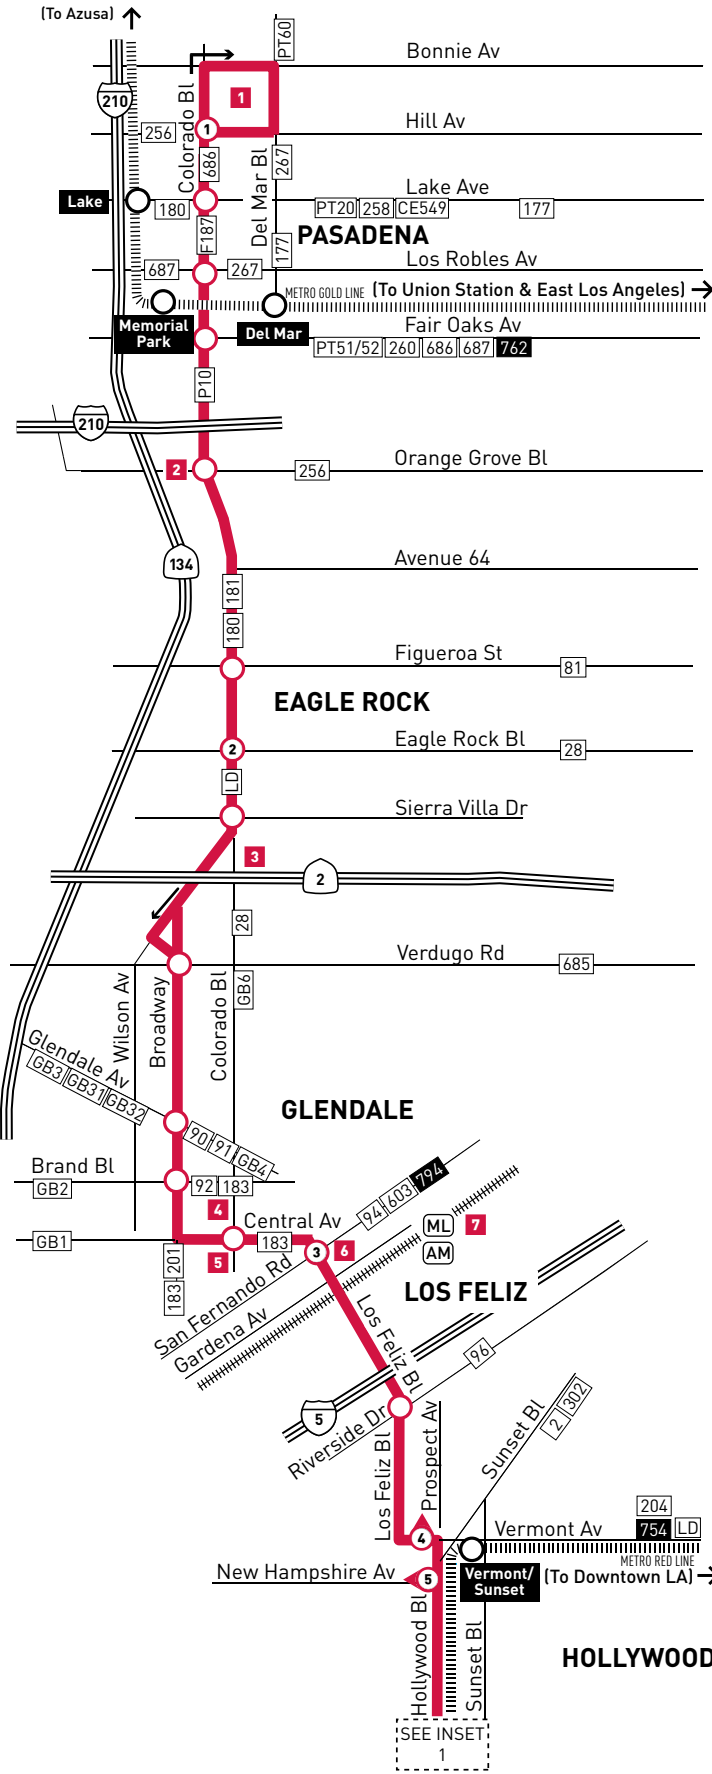

ROUTE MAP

LEGEND

- Line 780 Route
- Metro Rail
- # Rapid Stop Timepoint
- # Rapid Stop Timepoint Single Direction Only
- Rapid Stop
- Rapid Stop Single Direction Only
- Metro Rail/Busway Station
- Transit Center
- # Map Notes
- ### Connecting Line
- ### Rapid Connecting Line
- Amtrak
- Metrolink
- C Culver CityBus
- F Foothill Transit
- GB Glendale Beeline
- CE LADOT Commuter Express
- LD LADOT DASH
- PT Pasadena Transit
- BBB Santa Monica Big Blue Bus

MAP NOTES

- 1 Pasadena City College**
- 2 Norton Simon Museum**
- 3 Eagle Rock Plaza**
- 4 The Americana at Brand**
- 5 Glendale Galleria**
- 6 Glendale Transportation Center**
Metro 183;
GB1, GB2, GB11, GB12,
- 7 Glendale Metrolink Station**
Metrolink Ventura County Line,
Antelope Valley Line; Amtrak;
- 8 Hollywood & Highland Center**
- 9 The Grove**
- 10 Farmer's Market**
- 11 La Brea Tar Pits**
- 12 LA County Museum of Art**
- 13 Petersen Automotive Museum**
- 14 Washington/Fairfax Transit Hub**
Metro 35, 37, 38, 105, 217, 705,
780; C1, C4; CE437

Nextrip

Text "metro" and your intersection or stop number to 41411 (example: metro vignes&cesarechavez or metro 1563). You can also visit m.metro.net or call 511 and say "Nextrip".

Special Notes

- B** Originates at Hollywood & Argyle approximately 8 minutes before time shown.
- C** Terminates at Hollywood & Argyle approximately 11 minutes after time shown.