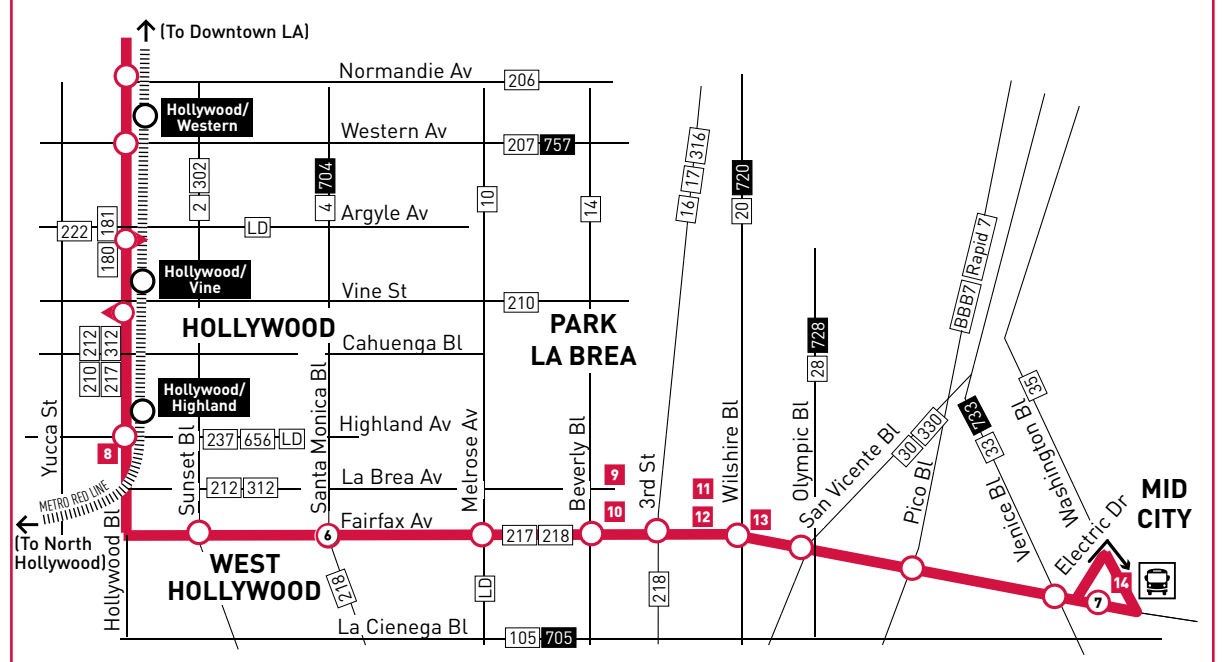

INSET 1 - HOLLYWOOD - WASHINGTON/FAIRFAX TRANSIT HUB