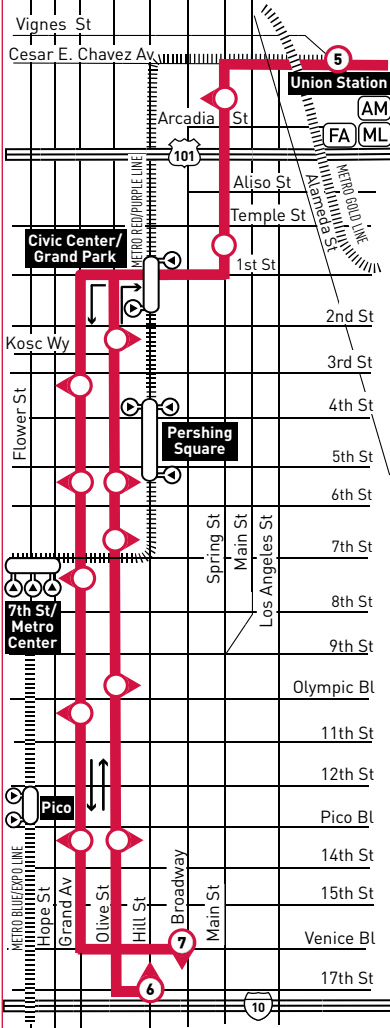

INSET 1 - DOWNTOWN LOS ANGELES ▲ N

LEGEND

- Line 770 Route
- Metro Rail
- Rapid Stop Timepoint
- Rapid Stop Timepoint Single Direction Only
- Rapid Stop
- Rapid Stop Single Direction Only
- Metro Rail/Busway Station
- Transit Center
- Map Notes
- Connecting Line
- Rapid Connecting Line
- Amtrak
- Metrolink
- FlyAway
- ES El Sol Shuttle
- FT Foothill Transit
- LD LADOT DASH
- M Montebello Bus Lines
- MP Monterey Park Spirit Bus
- N Norwalk Transit

MAP NOTES

- 1 El Monte Station**
Upper Level: Metro Silver Line (910/950); F486, F488, F492, Silver Streak; Greyhound; Hollywood Bowl
Lower Level: Metro 70, 76, 176, 267, 268, 487, 577, 770; F178, F190, F194, F269, F270, F282; N7
- 2 ELAC Transit Center**
Metro: 68, 106; M10; MP1, MP5
Street: Metro 68, 260, 762, 770; MP2; ES City Terrace/ELAC
- 3 Indiana Gold Line Station**
Metro: 30, 106, 254, 665; LD Boyle Heights/East LA/Salazar Park; ES Union Pacific/Salazar Park
- 4 White Memorial Hospital**
Metro: 68, 106, 770