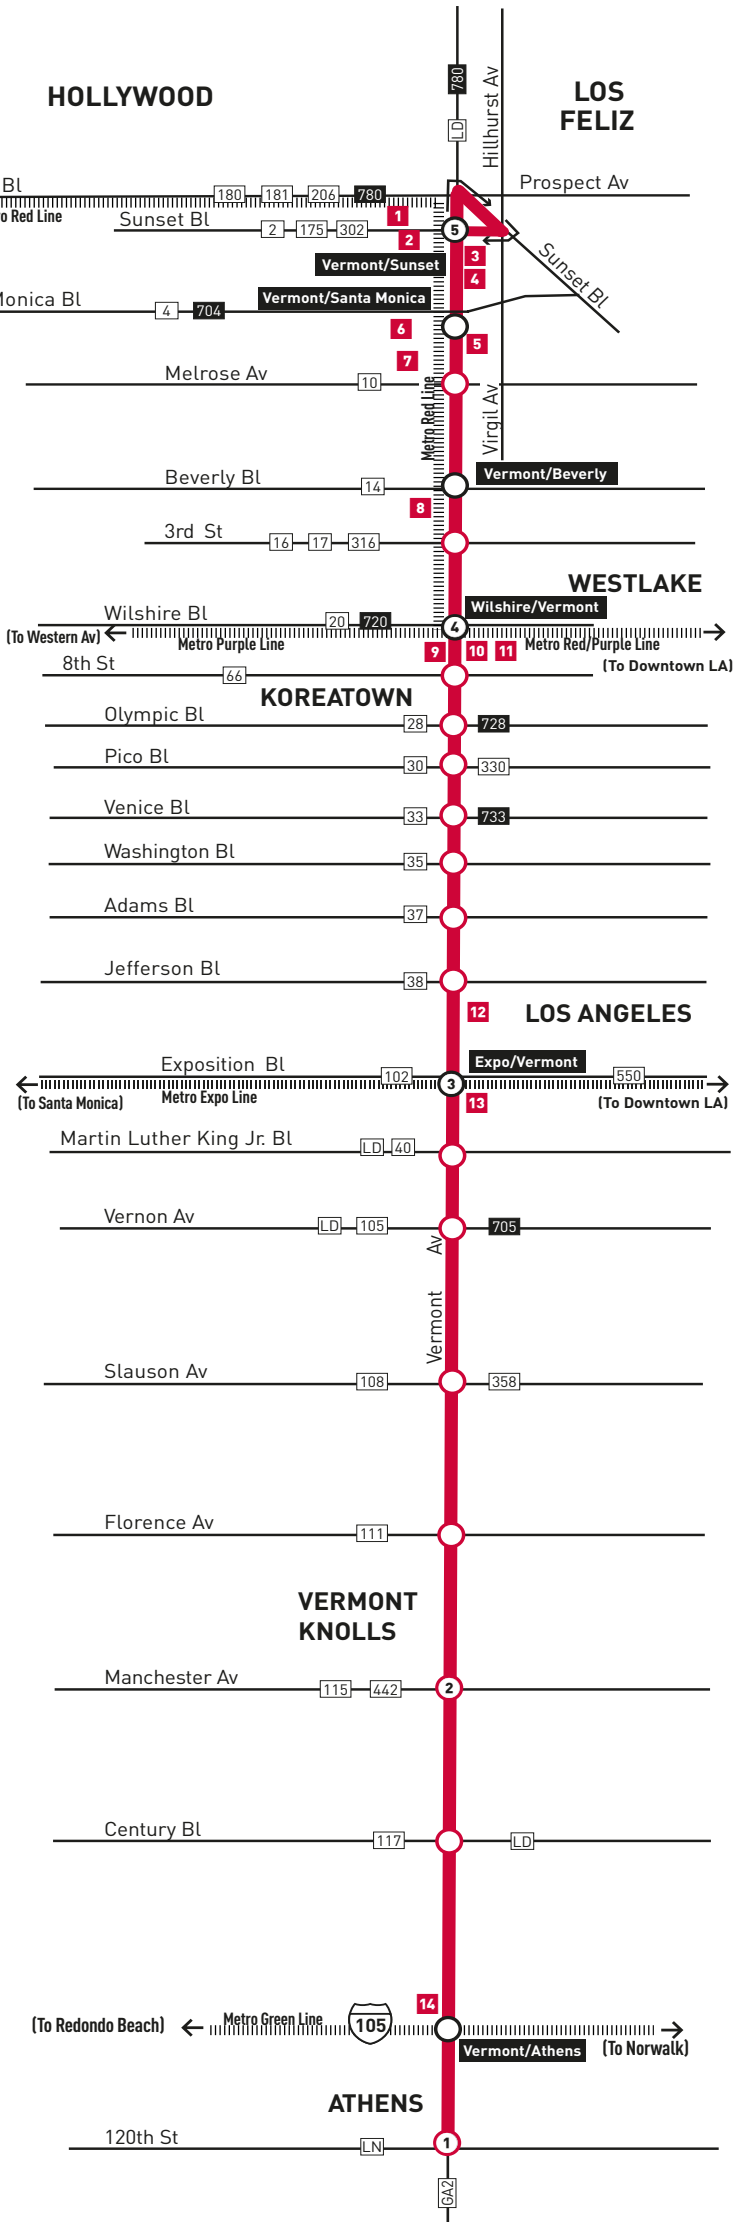

LEGEND

- Line 754 Route
- Metro Rapid Stop
- # Timepoint
- Metro Rail
- Metro Rail Station & Rapid Stop
- # Metro Rail Station & Timepoint
- CE LADOT Commuter Express
- GA GTrans (Gardena)
- LD LADOT DASH
- LN County of LA - The Link

MAP NOTES

- 1 **Kaiser Hospital**
- 2 **Vermont/Sunset Red Line Station**
Metro 2, 175, 180, 181, 204, 206, 302, 754, 780; LD Hollywood, LD Los Feliz
- 3 **Children's Hospital of Los Angeles**
- 4 **Queen of Angels Hollywood Presbyterian Medical Center**
- 5 **Vermont/Santa Monica Red Line Station**
Metro 4, 204, 704, 754; LD Hollywood
- 6 **Los Angeles City College**
- 7 **Braille Institute**
- 8 **Vermont/Beverly Red Line Station**
Metro 14, 204, 754
- 9 **Wilshire/Vermont Red/Purple Lines Station**
Metro 18, 20, 51, 52, 201, 204, 351, 720, 754; LD Wilshire Center/Koreatown
- 10 **Metro Customer Center 3183 Wilshire Bl Ste 174**
- 11 **Southwestern University School of Law**
- 12 **University of Southern California**
- 13 **LA Coliseum**
- 14 **Vermont/Athens Station**
Metro Green Line
Metro 204, 206, 209, 754; LN Athens; GA2

Sunday & Holiday Schedule

Sunday & holiday schedule will operate on New Year's Day, Memorial Day, Independence Day, Labor Day, Thanksgiving Day and Christmas Day.

Nextrip

Text "metro" and your intersection or stop number to 41411 (example: metro Vignes & Cesar E Chavez or metro 1563). You can also visit metro.net or call 511 and say "Nextrip"

Horario de domingo y dias feriados

Los horarios de Domingos y días festivos serán en New Year's Day, Memorial Day, Independence Day, Labor Day, Thanksgiving Day y Christmas Day.

Nextrip

Envíe un mensaje de texto con "Metro" y el número de su parada al 41411. Nextrip le enviará un mensaje de texto con la próxima llegada de cada autobús en esa parada. También puede visitar metro.net o llamar al 511 y decir "Nextrip."