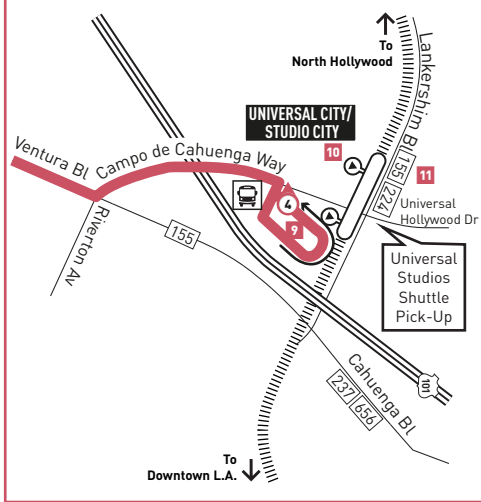

INSET 1 - UNIVERSAL CITY/STUDIO CITY STATION N ▲

LEGEND

- Route of Line 750
- # Rapid Stop Timepoint
- Rapid Stop
- Rapid Stop - Single Direction Only
- Metro Red Line
- Metro Orange Line
- Metro Orange Line Station
- Transit Center
- AV Antelope Valley Transit Authority
- CE LADOT Commuter Express
- SC Santa Clarita Transit

INSET 1 - UNIVERSAL CITY STATION

- # Rapid Stop Timepoint - Single Direction Only
- Metro Rail Station
- Metro Rail Station Entrance

MAP NOTES

- 1 Westfield Promenade**
- 2 Westfield Topanga**
- 3 Warner Center Transit Hub**
Metro 245, 601, 750, VCTC; Conejo Connection; Nearby transfers to CE422; LA County Beach Bus
- 4 The Village at Westfield Topanga**
- 5 Kaiser Permanente Hospital Woodland Hills**
- 6 Providence Tarzana Medical Center**
- 7 Sherman Oaks Galleria**
- 8 CBS Studio Center**
- 9 Universal City/Studio City Station**
Metro Bus Lines 150, 155, 224, 240, 656 Owl, 750; Universal Studios Shuttle
- 10 Campo de Cahuenga**
- 11 Universal Studios/CityWalk**

Special Notes

- A** Trip originates at Ventura & Winnetka at 3:21 p.m. on school days only. Phone 323-GOMETRO for exact days of operation.
- B** Trip originates at Ventura & Winnetka at 1:56 p.m. on early school dismissals only. Phone 323-GOMETRO for exact days of operation.

Avisos especiales

- A** El viaje se origina en Ventura y Winnetka a las 3:21 p.m. en días escolares. Llame al 323-GO-METRO para días exactos de operación.
- B** El viaje se origina en Ventura y Winnetka a las 1:56 p.m. en los despidos escolares tempranos. Llame al 323-GO-METRO para días exactos de operación.