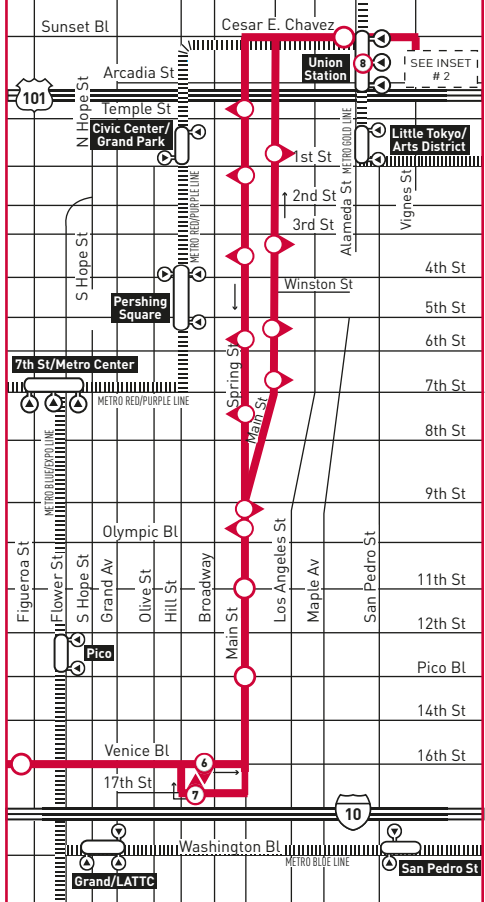

**LEGEND**

- Line 733 Route
- Rapid Stop
- ◐ Rapid Stop - Single Direction Only
- ⊕ Rapid Stop Timepoint
- ⊕ Rapid Stop Timepoint - Single Direction Only
- Metro Rail
- Metro Rail Station
- # Metro Rail / Busway Station & Timepoint
- MB Megabus
- ML Metrolink
- AM Amtrak
- AV Antelope Valley Transit Authority
- BBB Santa Monica's Big Blue Bus
- C Culver CityBus
- CE LADOT Commuter Express
- SC Santa Clarita Transit

**INSET MAP 1 - DOWNTOWN LOS ANGELES**

**INSET MAP 2 - PATSAOURAS BUS PLAZA**

- 1 LAX FlyAway
- 2 AVTA 785; LADOT DASH D; Mt St Mary's College Shuttle
- 3 CE 431, 534; LADOT Bunker Hill Shuttle; SC 794
- 4 FT 699; OC 701; USC Shuttles: HSC, UPC
- 5 Metro 40, 442, 704
- 6 Metro 33 (Owl trips), 728, 733
- 7 Metro 745; Citadel Outlets Express
- 8 megabus.com
- 9 Discharge Only

**INSET 1 - DOWNTOWN LOS ANGELES**

- Line 733 Route
- Metro Rail Station
- ⊕ Metro Rail Station Entrance
- Metro Rail

**MAP NOTES**

- 1 Kaiser Hospital
- 2 Third Street Promenade
- 3 Santa Monica Pier

---

## **Nextrip**

---

Text "metro" and your intersection or stop number to 41411 (example: metro vignes&cesarechavez or metro 1563). You can also visit metro.net or call 511 and say "Nextrip"

---