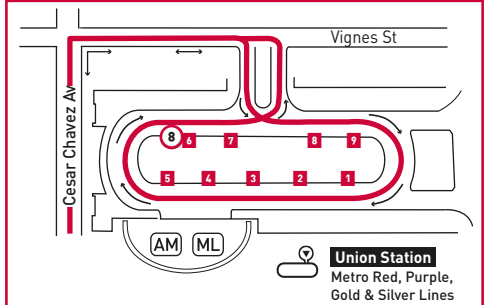

**LEGEND**

- Line 733 Route
- Rapid Stop
- ◐ Rapid Stop - Single Direction Only
- ⊕ Rapid Stop Timepoint
- ⊕ Rapid Stop Timepoint - Single Direction Only
- Metro Rail
- Metro Rail Station
- # Metro Rail / Busway Station & Timepoint
- MB Megabus
- ML Metrolink
- AM Amtrak
- AV Antelope Valley Transit Authority
- BBB Santa Monica's Big Blue Bus
- C Culver CityBus
- CE LADOT Commuter Express
- SC Santa Clarita Transit

**INSET MAP 1 - DOWNTOWN LOS ANGELES**

**INSET MAP 2 - PATSAOURAS BUS PLAZA**

- 1 LAX FlyAway
- 2 AVTA 785; LADOT DASH D; Mt St Mary's College Shuttle
- 3 CE 431, 534; LADOT Bunker Hill Shuttle; SC 794
- 4 FT 699; OC 701; USC Shuttles: HSC, UPC
- 5 Metro 40, 442, 704
- 6 Metro 33 (Owl trips), 728, 733
- 7 Metro 745; Citadel Outlets Express
- 8 megabus.com
- 9 Discharge Only

**INSET 1 - DOWNTOWN LOS ANGELES**

- Line 733 Route
- Metro Rail Station
- ⊕ Metro Rail Station Entrance
- Metro Rail

**MAP NOTES**

- 1 Kaiser Hospital
- 2 Third Street Promenade
- 3 Santa Monica Pier

---

## **Nextrip**

---

Text "metro" and your intersection or stop number to 41411 (example: metro vignes&cesarechavez or metro 1563). You can also visit metro.net or call 511 and say "Nextrip"

---