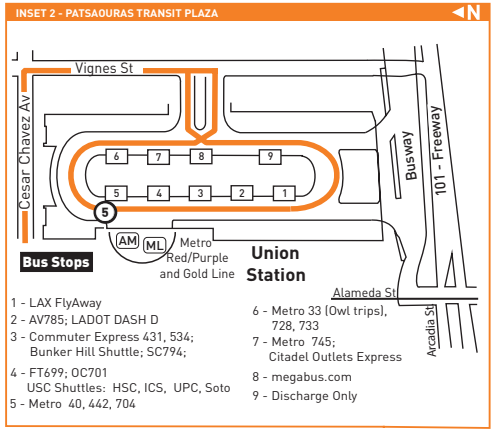

SEE  
INSET 1

- MAP NOTES**
- 1 Slauson Transitway Station**  
Freeway Metro 442, 460, 550, Silver Line 910/950; T4X Street Level Metro 108, 358; LD Southeast **P160**
  - 2 Forum**  
Metro 115, 211, 212, 312, 442
  - 3 Inglewood Transit Center**  
Metro 40, 111, 442, 607, 740
  - 4 Hawthorne/Lennox Station**  
Metro Green Line  
Metro 40, 126, 212, 312, 442, 740; LN Lennox **P200**

- LEGEND**
- Line 442 Route
  - Limited Stop
  - Ⓝ Limited Stop & Timepoint
  - 🚏 Transit Center
  - 🚇 Metro Rail Station & Timepoint
  - 🅑🅑🅑 Available Parking Spaces
  - AV Antelope Valley Transit Authority
  - FT Foothill Transit
  - LD LADOT DASH
  - LN County of LA - The Link
  - OC Orange County Transportation Authority
  - SC Santa Clarita Transit
  - T Torrance Transit

- INSET 1 and 2 LEGEND**
- Line 442 Route
  - Downtown Stops
  - 👁 Local Stop & Timepoint
  - 🚇 Metro Rail
  - 🚇 Metro Rail Station
  - 🚇 Metro Rail Station & Timepoint
  - 🅓 Metrolink
  - 🅐 Amtrak

- INSET 1 NOTES**
- 1** Staples Center
  - 2** LA Convention Center
  - 3** USC
  - 4** Exposition Park
  - 5** Coliseum / Banc of California Stadium

## Southbound (Approximate Times)

DOWNTOWN LA	LOS ANGELES	INGLEWOOD	HAWTHORNE	
⑤	④	③	②	①
Patsaouras Transit Plaza/ Union Station	Figueroa & Washington	Manchester & Figueroa	Manchester & Market	Hawthorne /Lennox Station
3:47P	4:17P	4:36P	4:52P	5:05P
4:28	5:00	5:20	5:36	5:48
5:08	5:43	6:04	6:20	6:32
6:15P	6:44P	7:02P	7:18P	7:29P