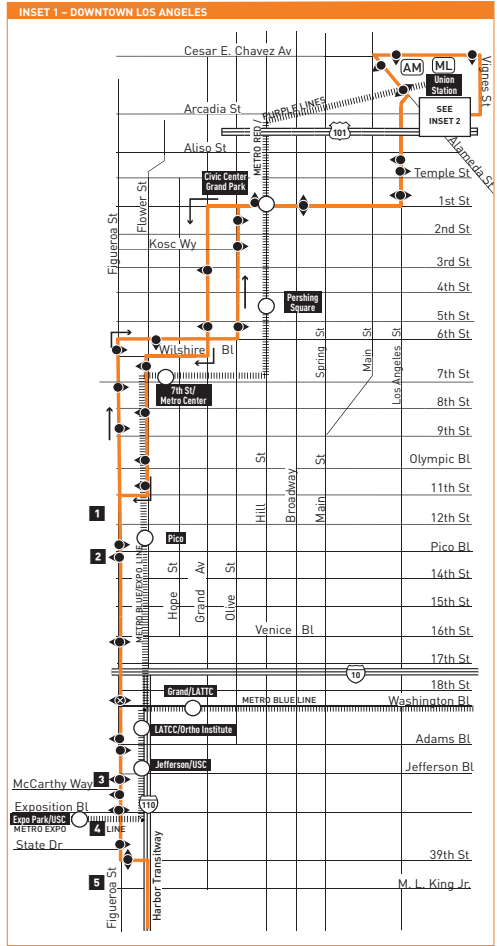

SEE  
INSET 1

- MAP NOTES**
- 1 Slauson Transitway Station**  
Freeway Metro 442, 460, 550, Silver Line 910/950; T4X Street Level Metro 108, 358; LD Southeast **P160**
  - 2 Forum**  
Metro 115, 211, 212, 312, 442
  - 3 Inglewood Transit Center**  
Metro 40, 111, 442, 607, 740
  - 4 Hawthorne/Lennox Station**  
Metro Green Line  
Metro 40, 126, 212, 312, 442, 740; LN Lennox **P200**

- LEGEND**
- Line 442 Route
  - Limited Stop
  - Ⓝ Limited Stop & Timepoint
  - 🚏 Transit Center
  - 🚇 Metro Rail Station & Timepoint
  - 🅑🅑🅑 Available Parking Spaces
  - AV Antelope Valley Transit Authority
  - FT Foothill Transit
  - LD LADOT DASH
  - LN County of LA - The Link
  - OC Orange County Transportation Authority
  - SC Santa Clarita Transit
  - T Torrance Transit

- INSET 1 and 2 LEGEND**
- Line 442 Route
  - Downtown Stops
  - 👁 Local Stop & Timepoint
  - 🚇 Metro Rail
  - 🚇 Metro Rail Station
  - 🚇 Metro Rail Station & Timepoint
  - 🅓 Metrolink
  - 🅐 Amtrak

- INSET 1 NOTES**
- 1** Staples Center
  - 2** LA Convention Center
  - 3** USC
  - 4** Exposition Park
  - 5** Coliseum / Banc of California Stadium

## Southbound (Approximate Times)

DOWNTOWN LA	LOS ANGELES	INGLEWOOD	HAWTHORNE	
⑤	④	③	②	①
Patsaouras Transit Plaza/ Union Station	Figueroa & Washington	Manchester & Figueroa	Manchester & Market	Hawthorne /Lennox Station
3:47P	4:17P	4:36P	4:52P	5:05P
4:28	5:00	5:20	5:36	5:48
5:08	5:43	6:04	6:20	6:32
6:15P	6:44P	7:02P	7:18P	7:29P