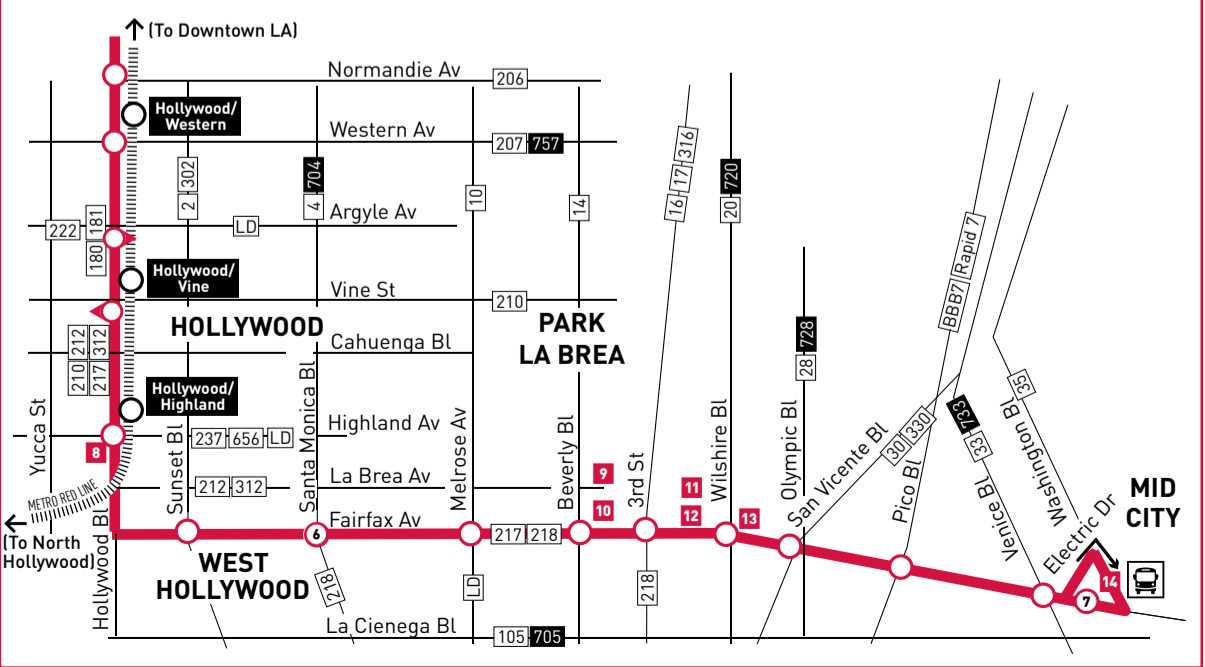

INSET 1 - HOLLYWOOD - WASHINGTON/FAIRFAX TRANSIT HUB