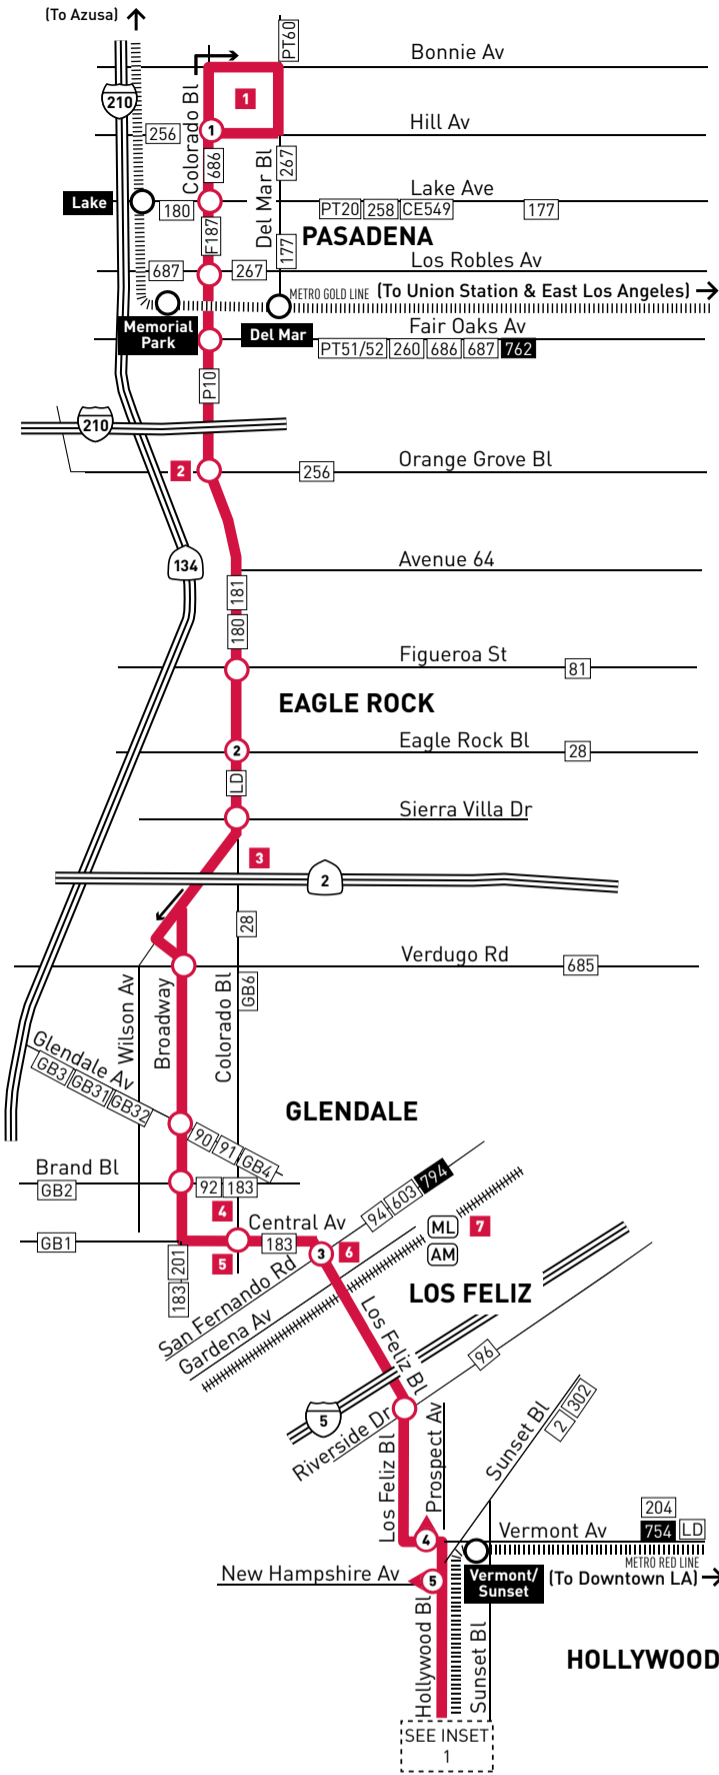

ROUTE MAP

LEGEND

- Line 780 Route
- Metro Rail
- # Rapid Stop Timepoint
- # Rapid Stop Timepoint Single Direction Only
- Rapid Stop
- Rapid Stop Single Direction Only
- Metro Rail/Busway Station
- Transit Center
- # Map Notes
- ### Connecting Line
- ### Rapid Connecting Line
- AM Amtrak
- ML Metrolink
- C Culver CityBus
- F Foothill Transit
- GB Glendale Beeline
- CE LADOT Commuter Express
- LD LADOT DASH
- PT Pasadena Transit
- BBB Santa Monica Big Blue Bus

MAP NOTES

- 1 Pasadena City College**
- 2 Norton Simon Museum**
- 3 Eagle Rock Plaza**
- 4 The Americana at Brand**
- 5 Glendale Galleria**
- 6 Glendale Transportation Center**
Metro 183;
GB1, GB2, GB11, GB12,
- 7 Glendale Metrolink Station**
Metrolink Ventura County Line,
Antelope Valley Line; Amtrak;
- 8 Hollywood & Highland Center**
- 9 The Grove**
- 10 Farmer's Market**
- 11 La Brea Tar Pits**
- 12 LA County Museum of Art**
- 13 Petersen Automotive Museum**
- 14 Washington/Fairfax Transit Hub**
Metro 35, 37, 38, 105, 217, 705,
780; C1, C4; CE437