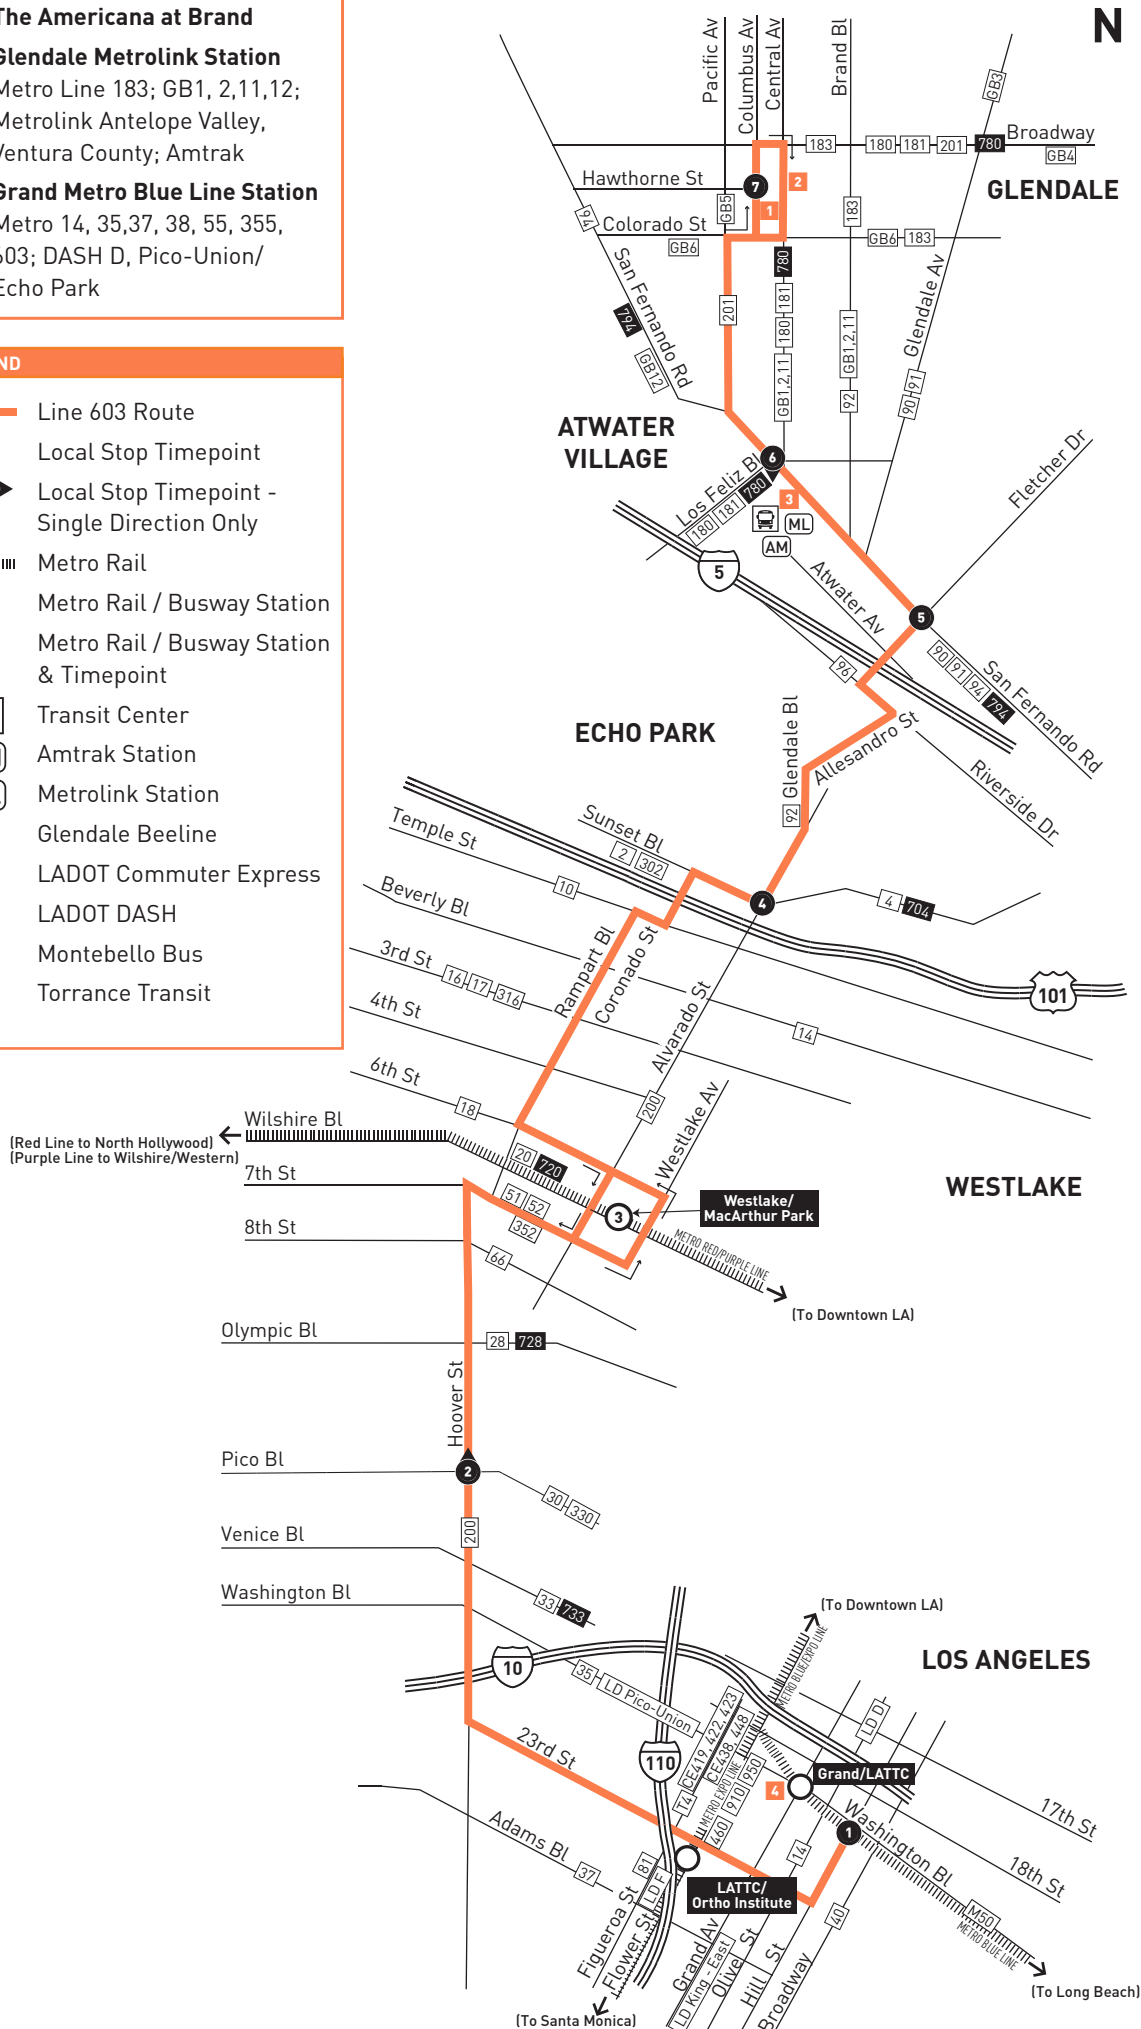

MAP NOTES

- 1 Glendale Galleria**
- 2 The Americana at Brand**
- 3 Glendale Metrolink Station**  
Metro Line 183; GB1, 2,11,12;  
Metrolink Antelope Valley,  
Ventura County; Amtrak
- 4 Grand Metro Blue Line Station**  
Metro 14, 35,37, 38, 55, 355,  
603; DASH D, Pico-Union/  
Echo Park

LEGEND

- Line 603 Route
- #** Local Stop Timepoint
- #▶** Local Stop Timepoint - Single Direction Only
- Metro Rail
- Metro Rail / Busway Station
- Metro Rail / Busway Station & Timepoint
- Transit Center
- Amtrak Station
- Metrolink Station
- GB Glendale Beeline
- CE LADOT Commuter Express
- LD LADOT DASH
- M Montebello Bus
- T Torrance Transit