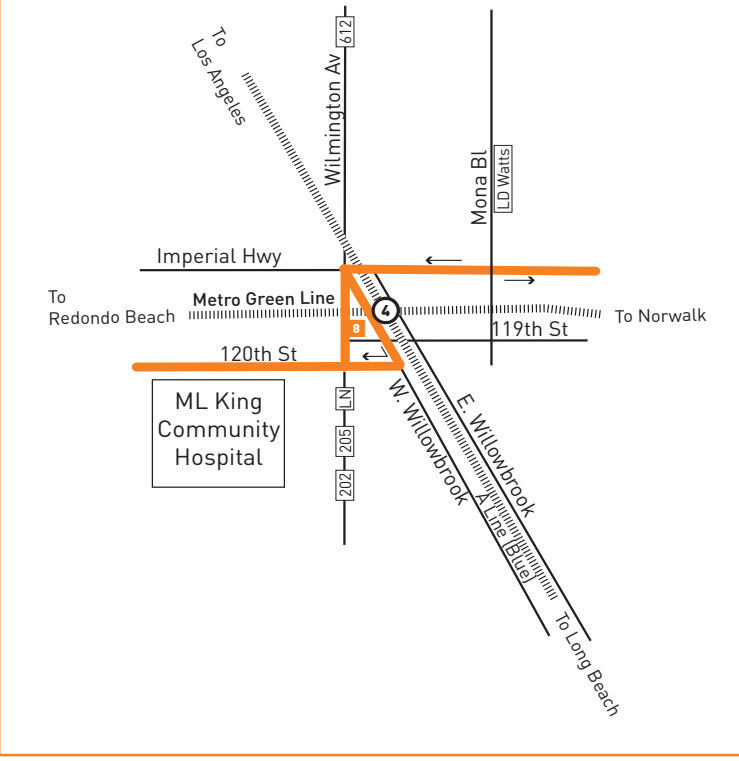

LEGEND

- Line 120 Route
- Metro Rail
- Timepoint
- Metro Rail Station
- # Metro Rail Station and Timepoint
- BBB Santa Monica's Big Blue Bus
- BC Beach Cities Transit
- C Culver CityBus
- CE Commuter Express
- DL DowneyLink
- FT Foothill Transit
- GA GTrans (Gardena)
- GATE Get Around Town Express (South Gate)
- LB Long Beach Transit
- LD LADOT DASH
- LN County of LA - The Link Shuttle
- LY Lynwood Breeze
- OC Orange County Bus
- M Montebello Bus Lines
- N Norwalk Transit
- R Rapid
- RS Rancho Los Amigos Hospital Shuttle
- SW Sunshine Shuttle
- T Torrance Transit

INSET 1 - WILLOWBROOK/ROSA PARKS STATION

Rider Alert
 Due to construction, the route of Line 120 at Rancho Los Amigos has changed. Please use the Erickson Av stops above Imperial Hwy., or call 323.GO.METRO for the latest information.
Debido a la construcción, la ruta de la Línea 120 en Rancho Los Amigos ha cambiado. Por favor, utilice las paradas de Erickson Av por encima de Imperial Hwy., o llámenos al 323.GO.METRO para más información.