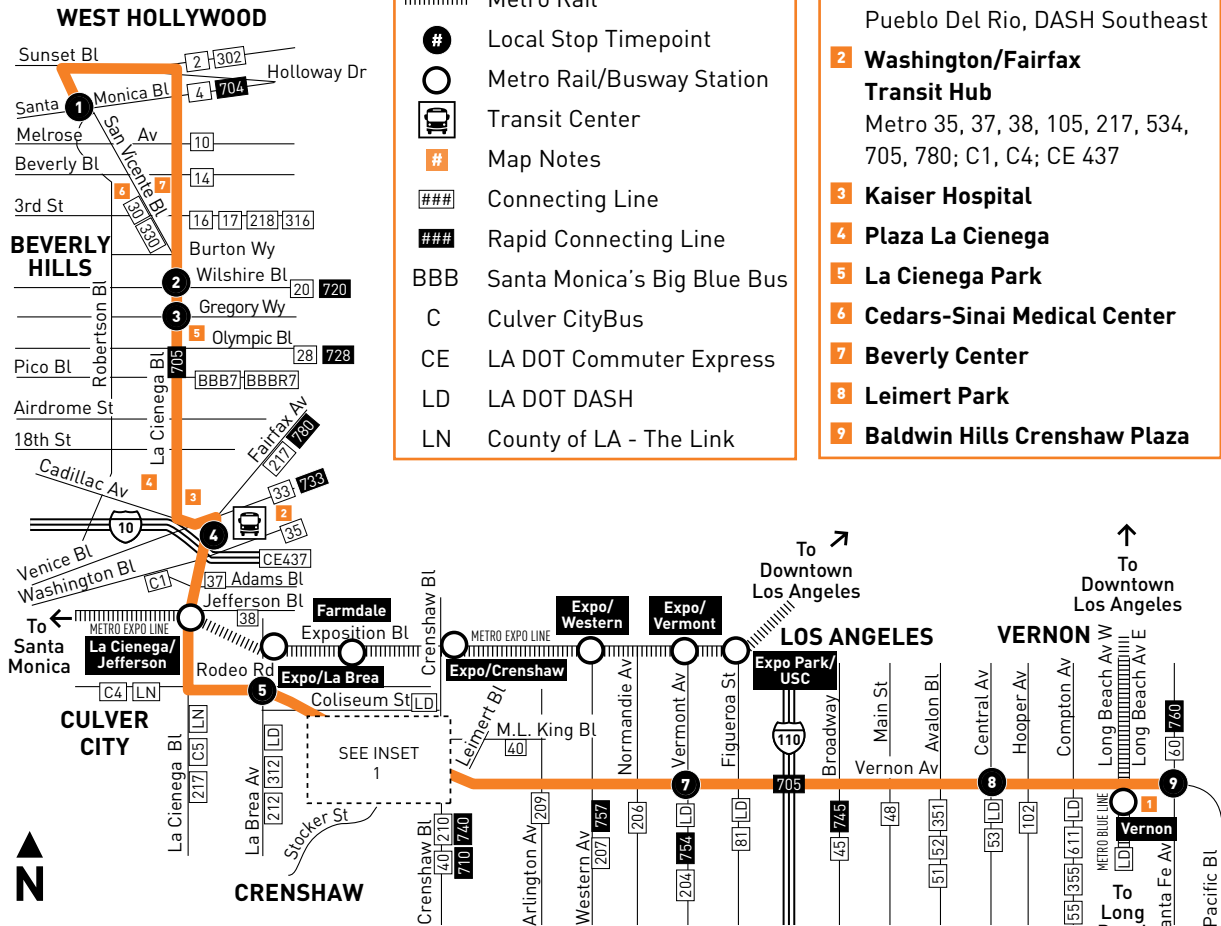

LEGEND

-  Line 105 Route
-  Metro Rail
-  Local Stop Timepoint
-  Metro Rail/Busway Station
-  Transit Center
-  Map Notes
-  Connecting Line
-  Rapid Connecting Line
- BBB Santa Monica's Big Blue Bus
- C Culver CityBus
- CE LA DOT Commuter Express
- LD LA DOT DASH
- LN County of LA - The Link

MAP NOTES

- 1 Vernon Station**
Metro 105, 611, 705; DASH
Pueblo Del Rio, DASH Southeast
- 2 Washington/Fairfax Transit Hub**
Metro 35, 37, 38, 105, 217, 534,
705, 780; C1, C4; CE 437
- 3 Kaiser Hospital**
- 4 Plaza La Cienega**
- 5 La Cienega Park**
- 6 Cedars-Sinai Medical Center**
- 7 Beverly Center**
- 8 Leimert Park**
- 9 Baldwin Hills Crenshaw Plaza**

INSET 1 - CRENSHAW/LEIMERT PARK ▲ N