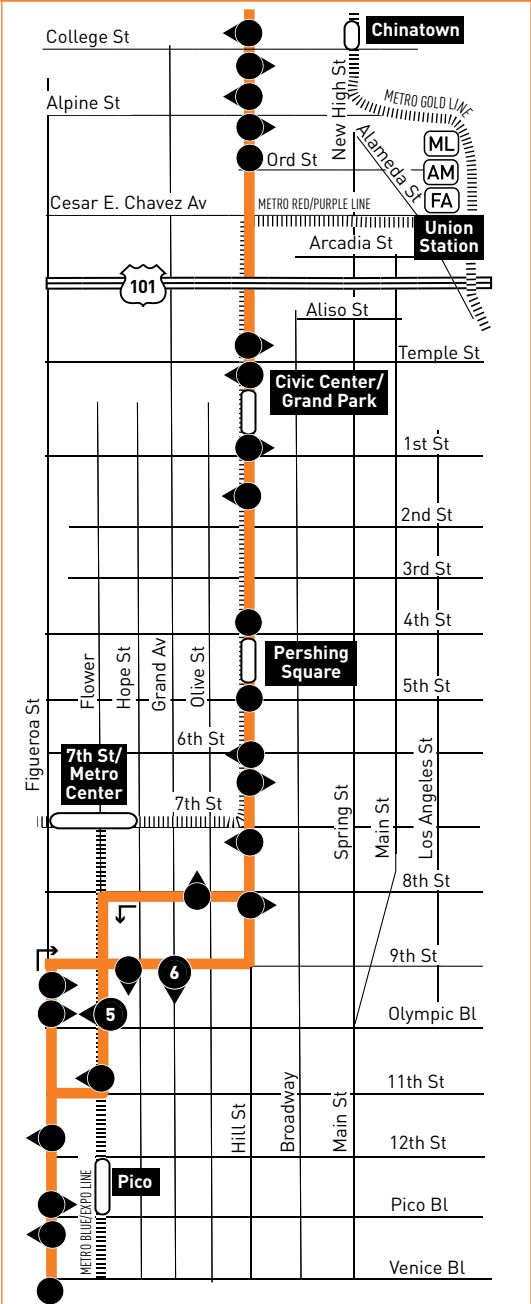

INSET 1 - DOWNTOWN LA

LEGEND

- Line 81 Route
- Metro Rail
- Local Stop Timepoint
- Local Stop Timepoint - Single Direction Only
- Local Stop
- Local Stop - Single Direction Only
- Metro Rail / Busway Station & Timepoint
- Metro Rail / Busway Station
- Transit Center
- Map Notes
- Connecting Line
- Rapid Connecting Line
- Amtrak
- Metrolink
- FlyAway
- GA Gardena Municipal Bus Lines
- CE LADOT Commuter Express
- LD LADOT DASH
- OC Orange County Transportation Authority (OCTA)
- T Torrance Transit

INSET 1 - DOWNTOWN LOS ANGELES

- Metro Rail Station

MAP NOTES

- 1 Eagle Rock Plaza**
- 2 Southwest Museum**
- 3 University of Southern California**
- 4 Exposition Park, Coliseum,**
- 5 Harbor Freeway Green Line Station**
Freeway Level: Metro 550, Silver Line (910/950); Dodger Stadium Express; CE448; G1X; OC701, OC721; T4
Street Level: Metro 45, 81, 120, 745; T1, T2
Upper Level: Metro Green Line

Nextrip

Nextrip

Text "metro" and your intersection or stop number to 41411 (example: metro vignes&cesarechavez or metro 1563). You can also visit m.metro.net or call 511 and say "Nextrip".

Envíe un mensaje de texto con "Metro" y la intersección de la calle o el número de su parada al 41411. Nextrip le enviará un mensaje de texto con la próxima llegada de cada autobús en esa parada. También puede visitar m.metro.net o llamar al 511 y decir "Nextrip".

Special Notes

Avisos especiales

- B** Trip originates at Cypress & Figueroa and operates daily except Tuesday. Trip does not operate on school holidays.
- C** Waits at Hill & 7th for transfer connections.
- D** Terminates at La Loma & Figueroa - half a block south of Colorado at time shown.
- E** Trip originates at Cypress & Figueroa and operates Tuesday only. Trip does not operate on school holidays.
- F** Trip terminates at King & Figueroa 2 minutes after time shown.