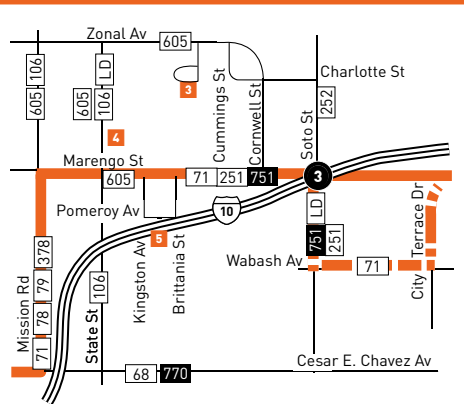

INSET 1 - DOWNTOWN LOS ANGELES

INSET 2 - LA COUNTY + USC MED CTR

LEGEND

- Line 70 Route
- Line 70A Only
- Metro Rail
- Local Stop Timepoint
- Local Stop Timepoint - Single Direction Only
- Local Stop
- Local Stop - Single Direction Only
- Owl Stop
- Transit Center
- Map Notes
- Connecting Line
- Rapid Connecting Line
- Amtrak
- Metrolink
- FlyAway
- LD LADOT DASH
- EL East Los Angeles Shuttle (El Sol)
- F Foothill Transit
- M Montebello Bus Lines
- MP Monterey Park Spirit Bus
- N Norwalk Transit
- ROSE Rosemead Explorer

INSET 1 - DOWNTOWN LOS ANGELES

- Metro Rail Station
- Metro Rail Station Entrance

MAP NOTES

- 1 El Monte Station**  
**Upper Level:** Metro Silver Line (910/950); F486, F488, F492, Silver Streak; Greyhound; Hollywood Bowl Shuttle  
**Lower Level:** Metro 70, 76, 176, 267, 268, 487, 577, 770; F178, F190, F194, F269, F270, F282; N7
- 2 Cal State LA**
- 3 LA County + USC Outpatient Clinic**
- 4 LA County + USC Med Ctr**
- 5 LA County + USC Med Center Station**  
**Freeway Level:** Metro 487, 489, Silver Line (910/950); F493, F495, F497, F498, F499, F699, Silver Streak  
**Upper Street Level:** Metro 70, 71, 106, 251, 605, 751; LD Boyle Heights/ East LA; LD Lincoln Heights/ Chinatown