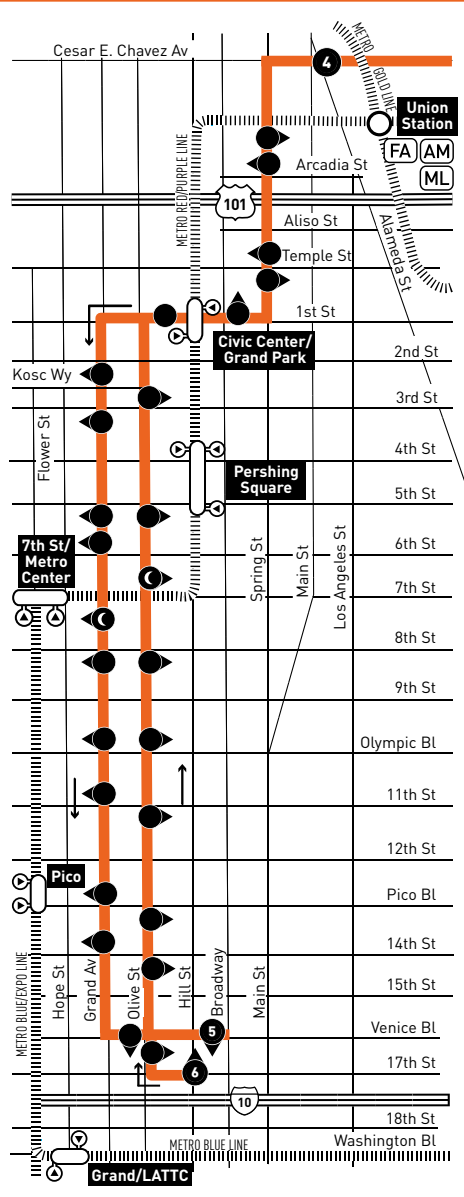

INSET 1 - DOWNTOWN LOS ANGELES

INSET 2 - LA COUNTY + USC MED CTR

LEGEND

- Line 70 Route
- Line 70A Only
- Metro Rail
- Local Stop Timepoint
- Local Stop Timepoint - Single Direction Only
- Local Stop
- Local Stop - Single Direction Only
- Owl Stop
- Transit Center
- Map Notes
- Connecting Line
- Rapid Connecting Line
- Amtrak
- Metrolink
- FlyAway
- LD LADOT DASH
- EL East Los Angeles Shuttle (El Sol)
- F Foothill Transit
- M Montebello Bus Lines
- MP Monterey Park Spirit Bus
- N Norwalk Transit
- ROSE Rosemead Explorer

INSET 1 - DOWNTOWN LOS ANGELES

- Metro Rail Station
- Metro Rail Station Entrance

MAP NOTES

- 1 El Monte Station**  
**Upper Level:** Metro Silver Line (910/950); F486, F488, F492, Silver Streak; Greyhound; Hollywood Bowl Shuttle  
**Lower Level:** Metro 70, 76, 176, 267, 268, 487, 577, 770; F178, F190, F194, F269, F270, F282; N7
- 2 Cal State LA**
- 3 LA County + USC Outpatient Clinic**
- 4 LA County + USC Med Ctr**
- 5 LA County + USC Med Center Station**  
**Freeway Level:** Metro 487, 489, Silver Line (910/950); F493, F495, F497, F498, F499, F699, Silver Streak  
**Upper Street Level:** Metro 70, 71, 106, 251, 605, 751; LD Boyle Heights/ East LA; LD Lincoln Heights/ Chinatown