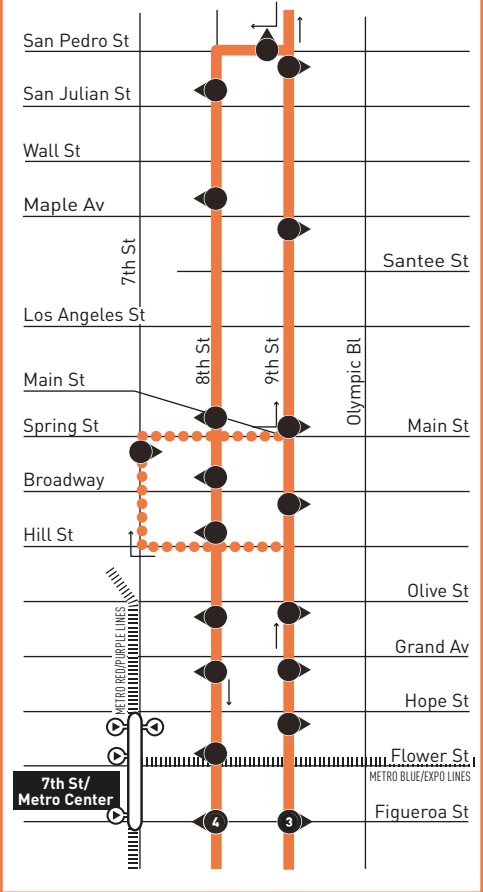

LEGEND

- Line 66 Route
- Local Stop Timepoint
- Local Stop Timepoint - Single Direction Only
- Metro Rail
- Metro Rail Station
- Metro Rail Station & Timepoint
- Metrolink Station
- BBB Big Blue Bus
- CO Commerce Municipal Bus Lines
- EL SOL East LA Shuttle
- LD LADOT DASH
- M Montebello Bus Lines

MAP NOTES

- 1 Montebello/Commerce Metrolink Station**
Metro 18; M70; Metrolink Riverside Line
- 2 MacArthur Park**
Metro 18, 20, 51, 52, 66, 200, 351, 487, 489, 603, 720; LADOT DASH Pico Union/Echo Park
- 3 Lafayette Park**
Metro 18, 20, 51, 52, 66, 351, 603
- 4 Southwestern University**
Metro 18, 20, 51, 52, 66, 351, 603
- 5 Wilshire/Western Purple Line Station**
Metro 18, 20, 66, 207, 209, 710, 720, 757; BBB Rapid 7; LADOT DASH Wilshire Center/Koreatown; DASH Hollywood/Western

INSET 1 - DOWNTOWN LOS ANGELES

INSET 1 - DOWNTOWN LOS ANGELES

- Line 66 Route
- Owl Service (Eastbound Only)
- Local Stop - Single Direction Only
- Metro Rail Station
- Metro Rail Station Entrance

Eastbound Al Este (Approximate Times / Tiempos Aproximados)

- B** Espera 8 minutos en la 8th y Broadway por las conexiones de transferencia al Downtown.
- C** Espera 6 minutos en la 7th y Spring por las conexiones de transferencia al Downtown.
- D** Viaje termina en Olympic y Downey 6-9 minutos despues de hora mostrada.
- E** Viaje comienza en Olympic y Downey 3 minutos antes de la hora mostrada..