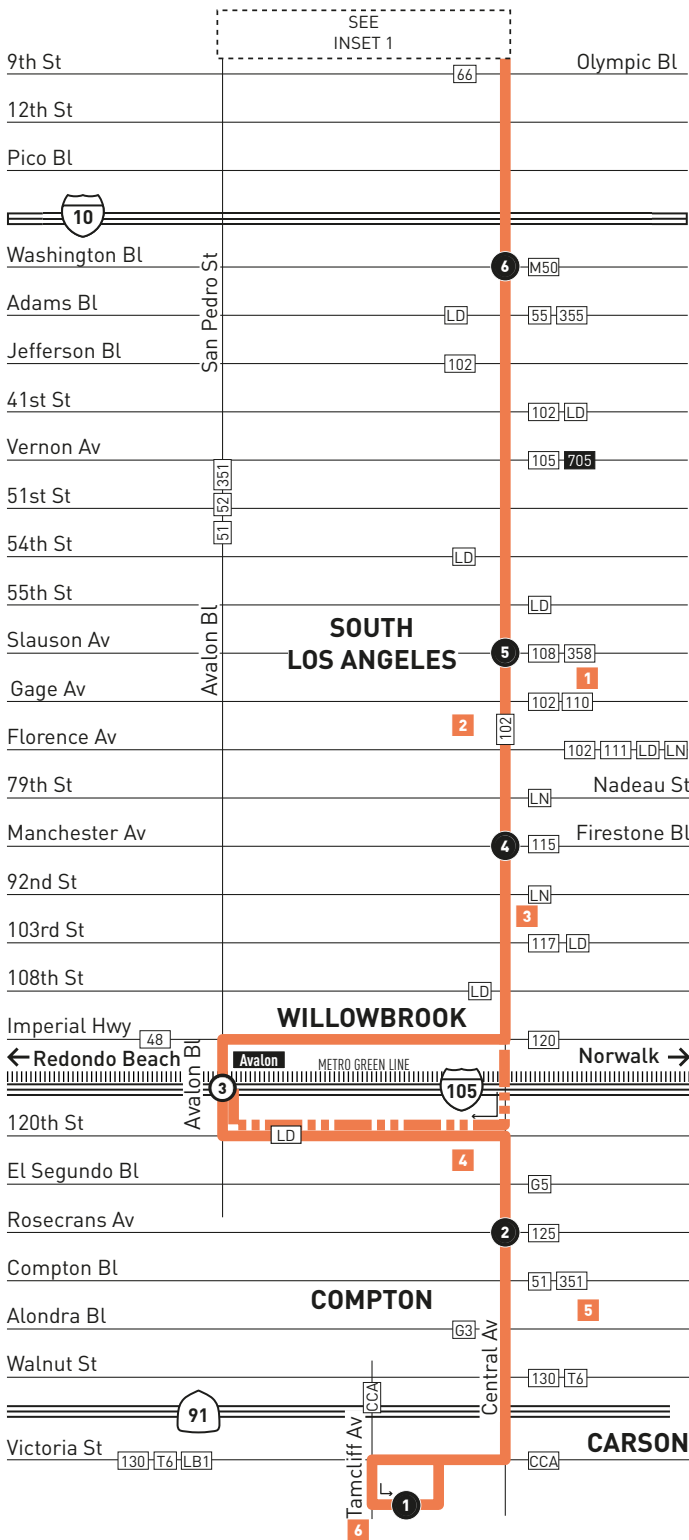

INSET 1 - DOWNTOWN LOS ANGELES

LEGEND

- Line 53 Route
- Southbound Shortline Route
- Metro Rail
- Local Stop Timepoint
- Metro Rail Station + Timepoint
- CC Carson Circuit
- GA GTrans (Gardena)
- LB Long Beach Transit
- LD LADOT DASH
- LN The Link
- M Montebello Bus Lines
- T Torrance Transit

INSET 1 - DOWNTOWN LOS ANGELES

- Line 53 Route
- Late Night Turnaround Loop to 6th & Broadway
- Local Stop Timepoint - Single Direction only
- Local Stop - Single Direction Only
- Metro Rail Station
- Metro Rail Station Entrance

Southbound Al Sur (Approximate Times / Tiempos Aproximados)

Table for Northbound Al Norte showing departure times from Carson to Downtown Los Angeles. Columns represent stops from 1 to 8. Rows show arrival times at each stop.

Table for Southbound Al Sur showing departure times from Downtown Los Angeles to Carson. Columns represent stops from 9 to 1. Rows show arrival times at each stop.

Sunday & Holiday

Northbound Al Norte (Approximate Times / Tiempos Aproximados)