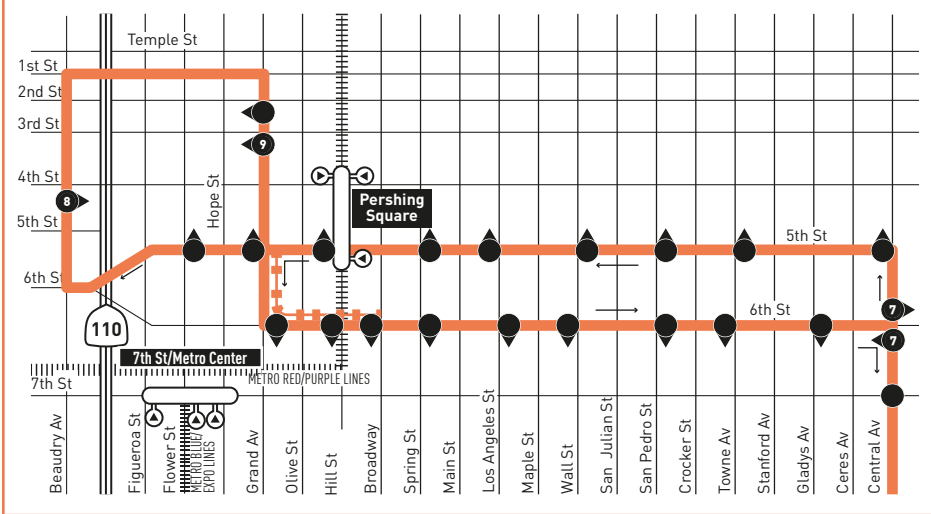

INSET 1 - DOWNTOWN LOS ANGELES

LEGEND

- Line 53 Route
- Southbound Shortline Route
- Metro Rail
- Local Stop Timepoint
- Metro Rail Station + Timepoint
- CC Carson Circuit
- GA GTrans (Gardena)
- LB Long Beach Transit
- LD LADOT DASH
- LN The Link
- M Montebello Bus Lines
- T Torrance Transit

INSET 1 - DOWNTOWN LOS ANGELES

- Line 53 Route
- Late Night Turnaround Loop to 6th & Broadway
- Local Stop Timepoint - Single Direction only
- Local Stop - Single Direction Only
- Metro Rail Station
- Metro Rail Station Entrance

Southbound Al Sur (Approximate Times / Tiempos Aproximados)

Table for Northbound Al Norte showing departure times from Carson to Downtown Los Angeles. Columns represent stops from 1 to 8. Rows show arrival times at each stop.

Table for Southbound Al Sur (Sunday & Holiday) showing departure times from Downtown Los Angeles to Carson. Columns represent stops from 9 to 1. Rows show arrival times at each stop.

Sunday and Holiday Schedules