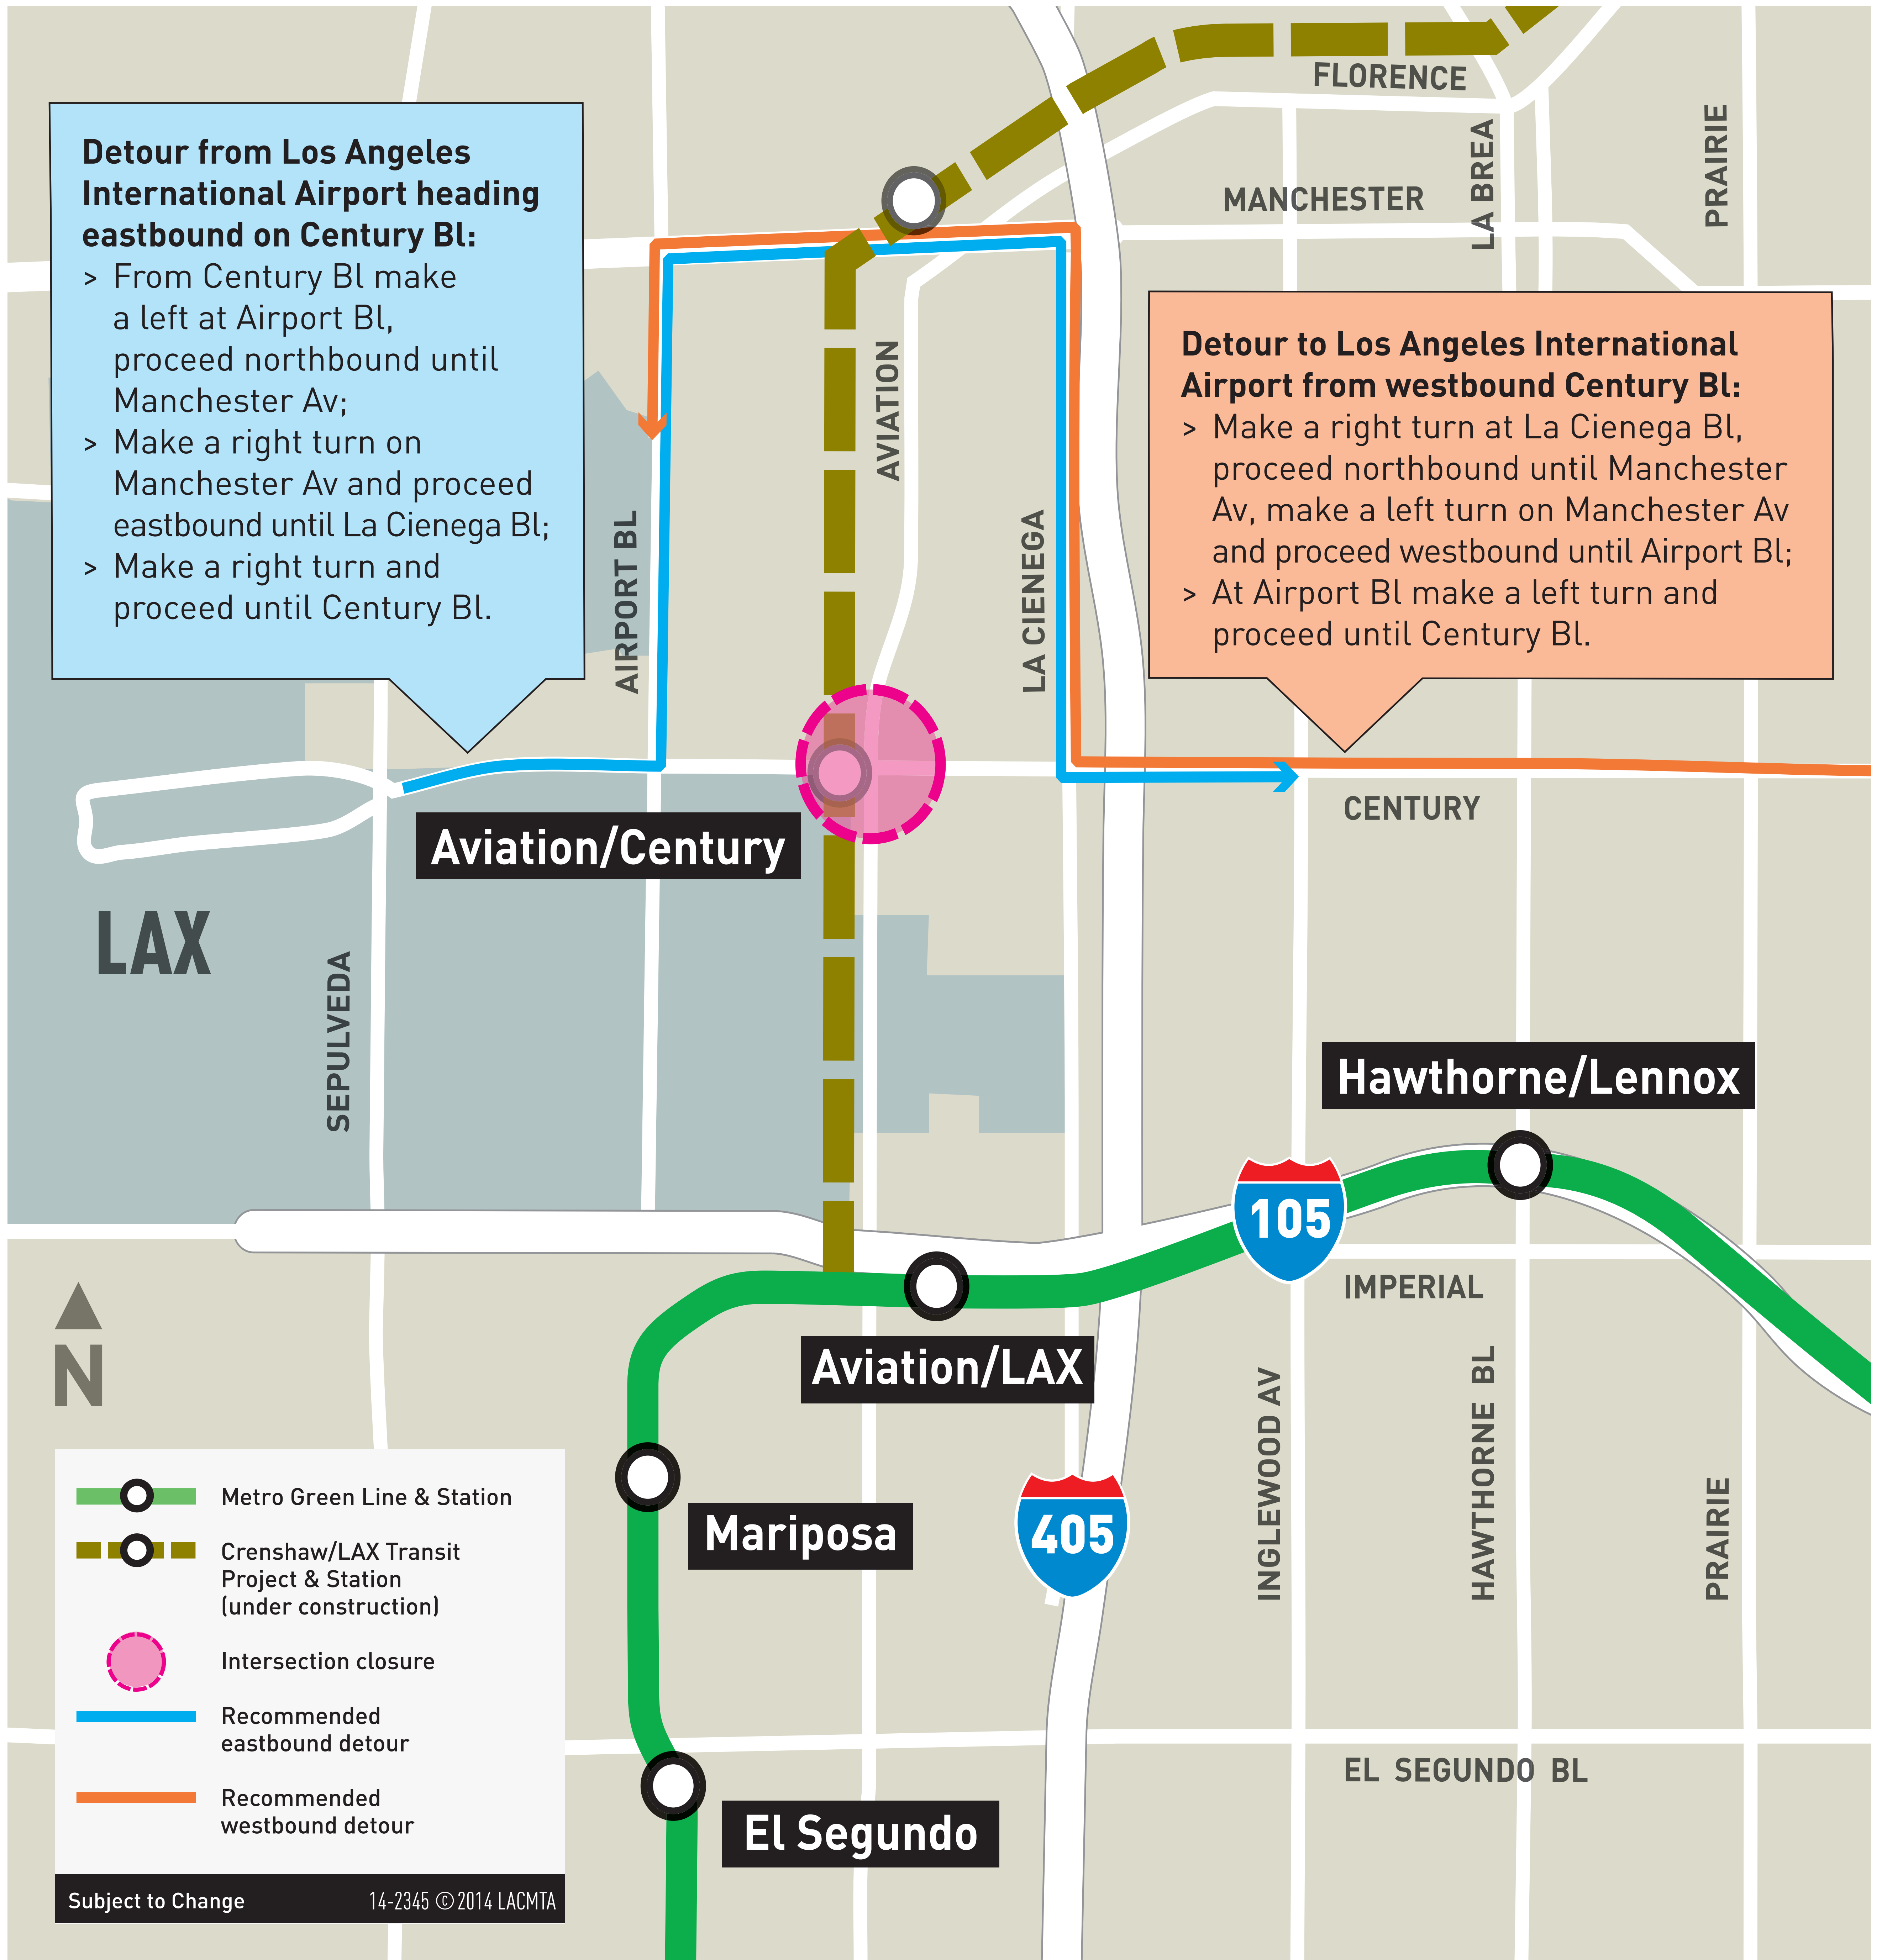

Crenshaw/LAX Transit Project

Full Closure of Century/Aviation Intersection July 25-28, 2014

Detour begins at 9pm on Friday, July 25 and ends at 6am on Monday, July 28. For the most up-to-date information, please visit metro.net/crenshaw.