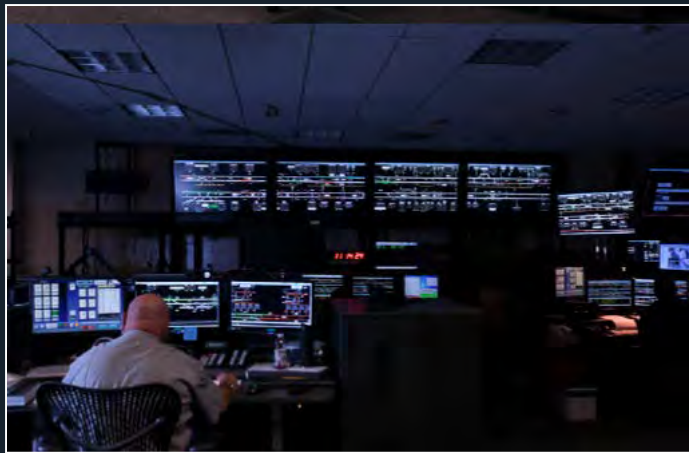

Metro

METRO EMERGENCY SECURITY OPERATIONS CENTER

October 14, 2015

Emergency Security Operations Center (ESOC)

- Functions:
 - Closed Circuit Television Monitoring
 - Video Retrieval and Storage
 - Emergency Coordination
 - Security Dispatch
 - Law Enforcement Dispatch
- Future phasing in of the Rail Operation/Bus Operations Center (ROC/BOC)

Emergency Security Operations Center (ESOC)

Current Law Enforcement Dispatch

Metro's Current EOC

City of Los Angeles EOC

CCTV monitoring at the ROC

Emergency Security Operations Center (ESOC)

Current Rail Operations Control Center (ROC)

CCTV monitoring at the BOC

Current Bus Operations Control Center (BOC)