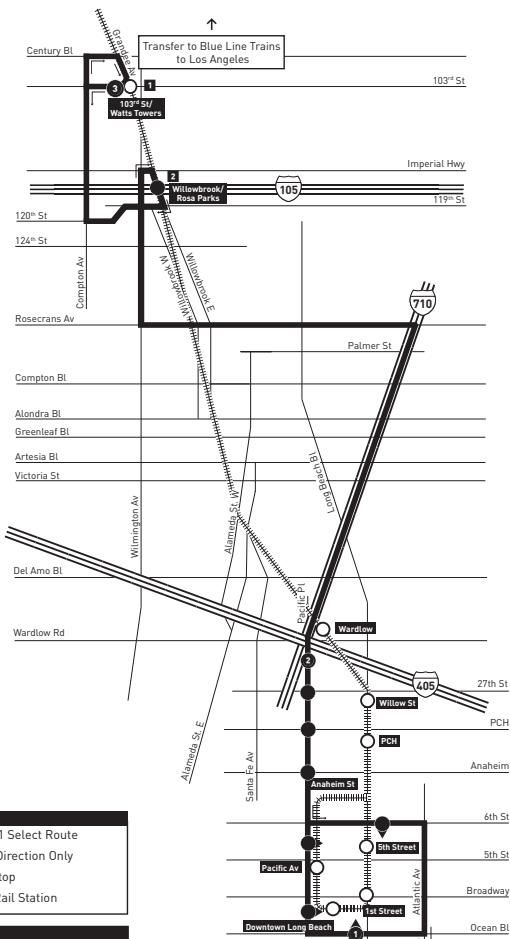

LEGEND

- Line 861 Select Route
- Single Direction Only
- Local Stop
- Metro Rail Station

MAP NOTES

- 1** Board Buses at Grandee/103rd
- 2** Northbound: Bus Bay 13
Southbound: Bus Bay 11

Monday through Friday

Effective Feb 4 2019

861

Northbound *Al Norte* (Approximate Times/Subject to Traffic Conditions)

LONG BEACH		WATTS
Downtown Long Beach	Wardlow Station	103rd St / Watts Towers
5:30A	5:49A	6:25A
5:42	6:01	6:37
THEN APPROXIMATELY EVERY 12 MINUTES UNTIL		
9:18	9:43	10:33
9:30	9:55	10:45
SERVICE DOES NOT OPERATE MIDDAY		
3:00P	3:27P	4:19P
3:12	3:39	4:31
THEN APPROXIMATELY EVERY 12 MINUTES UNTIL		
7:24	7:47	8:33
7:36	7:59	8:45
NO SERVICE ON SATURDAY, SUNDAY, AND HOLIDAYS.		

Southbound *Al Sur* (Approximate Times/Subject to Traffic Conditions)

WATTS	LONG BEACH	
103rd St / Watts Towers	Wardlow Station	Downtown Long Beach
5:30A	6:11A	6:25A
5:42	6:23	6:37
THEN APPROXIMATELY EVERY 12 MINUTES UNTIL		
9:21	10:02	10:16
9:35	10:16	10:30
SERVICE DOES NOT OPERATE MIDDAY		
2:57P	3:49P	4:01P
3:09	4:02	4:14
THEN APPROXIMATELY EVERY 12 MINUTES UNTIL		
7:21	8:09	8:19
7:33	8:21	8:31
NO SERVICE ON SATURDAY, SUNDAY, AND HOLIDAYS.		

LEGEND

- Line 861 Select Route
- Single Direction Only
- Local Stop
- Metro Rail Station

MAP NOTES

- 1** Board Buses at Grandee/103rd
- 2** Northbound: Bus Bay 13
Southbound: Bus Bay 11