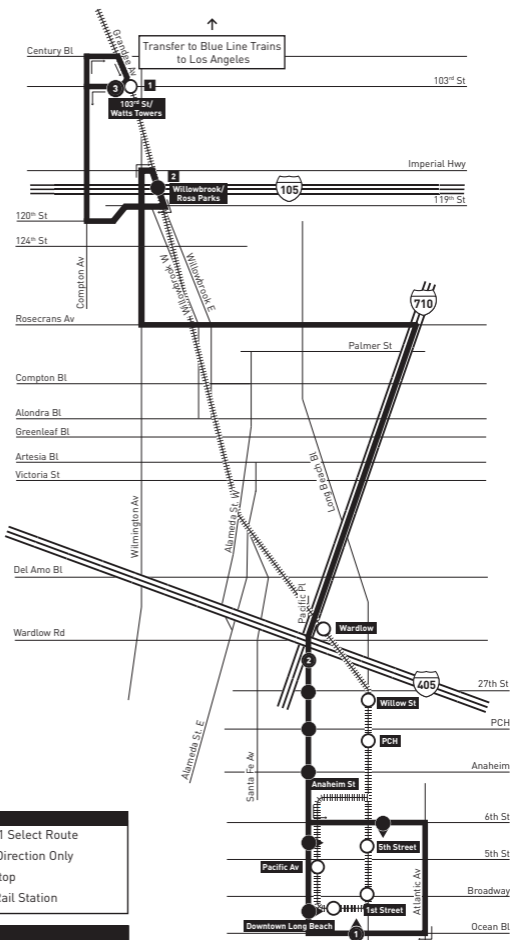

Monday through Friday

Effective Feb 4 2019

861

Northbound *Al Norte* (Approximate Times/Subject to Traffic Conditions)

LONG BEACH		WATTS
Downtown Long Beach	Wardlow Station	103rd St / Watts Towers
5:30A	5:49A	6:25A
5:42	6:01	6:37
THEN APPROXIMATELY EVERY 12 MINUTES UNTIL		
9:18	9:43	10:33
9:30	9:55	10:45
SERVICE DOES NOT OPERATE MIDDAY		
3:00P	3:27P	4:19P
3:12	3:39	4:31
THEN APPROXIMATELY EVERY 12 MINUTES UNTIL		
7:24	7:47	8:33
7:36	7:59	8:45
NO SERVICE ON SATURDAY, SUNDAY, AND HOLIDAYS.		

Southbound *Al Sur* (Approximate Times/Subject to Traffic Conditions)

WATTS	LONG BEACH	
103rd St / Watts Towers	Wardlow Station	Downtown Long Beach
5:30A	6:11A	6:25A
5:42	6:23	6:37
THEN APPROXIMATELY EVERY 12 MINUTES UNTIL		
9:21	10:02	10:16
9:35	10:16	10:30
SERVICE DOES NOT OPERATE MIDDAY		
2:57P	3:49P	4:01P
3:09	4:02	4:14
THEN APPROXIMATELY EVERY 12 MINUTES UNTIL		
7:21	8:09	8:19
7:33	8:21	8:31
NO SERVICE ON SATURDAY, SUNDAY, AND HOLIDAYS.		

LEGEND

- Line 861 Select Route
- Single Direction Only
- Local Stop
- Metro Rail Station

MAP NOTES

- 1** Board Buses at Grandee/103rd
- 2** Northbound: Bus Bay 13
Southbound: Bus Bay 11

Monday through Friday

LEGEND

- Line 861 Select Route
- Single Direction Only
- Local Stop
- Metro Rail Station

MAP NOTES

- 1** Board Buses at Grandee/103rd
- 2** Northbound: Bus Bay 13
Southbound: Bus Bay 11