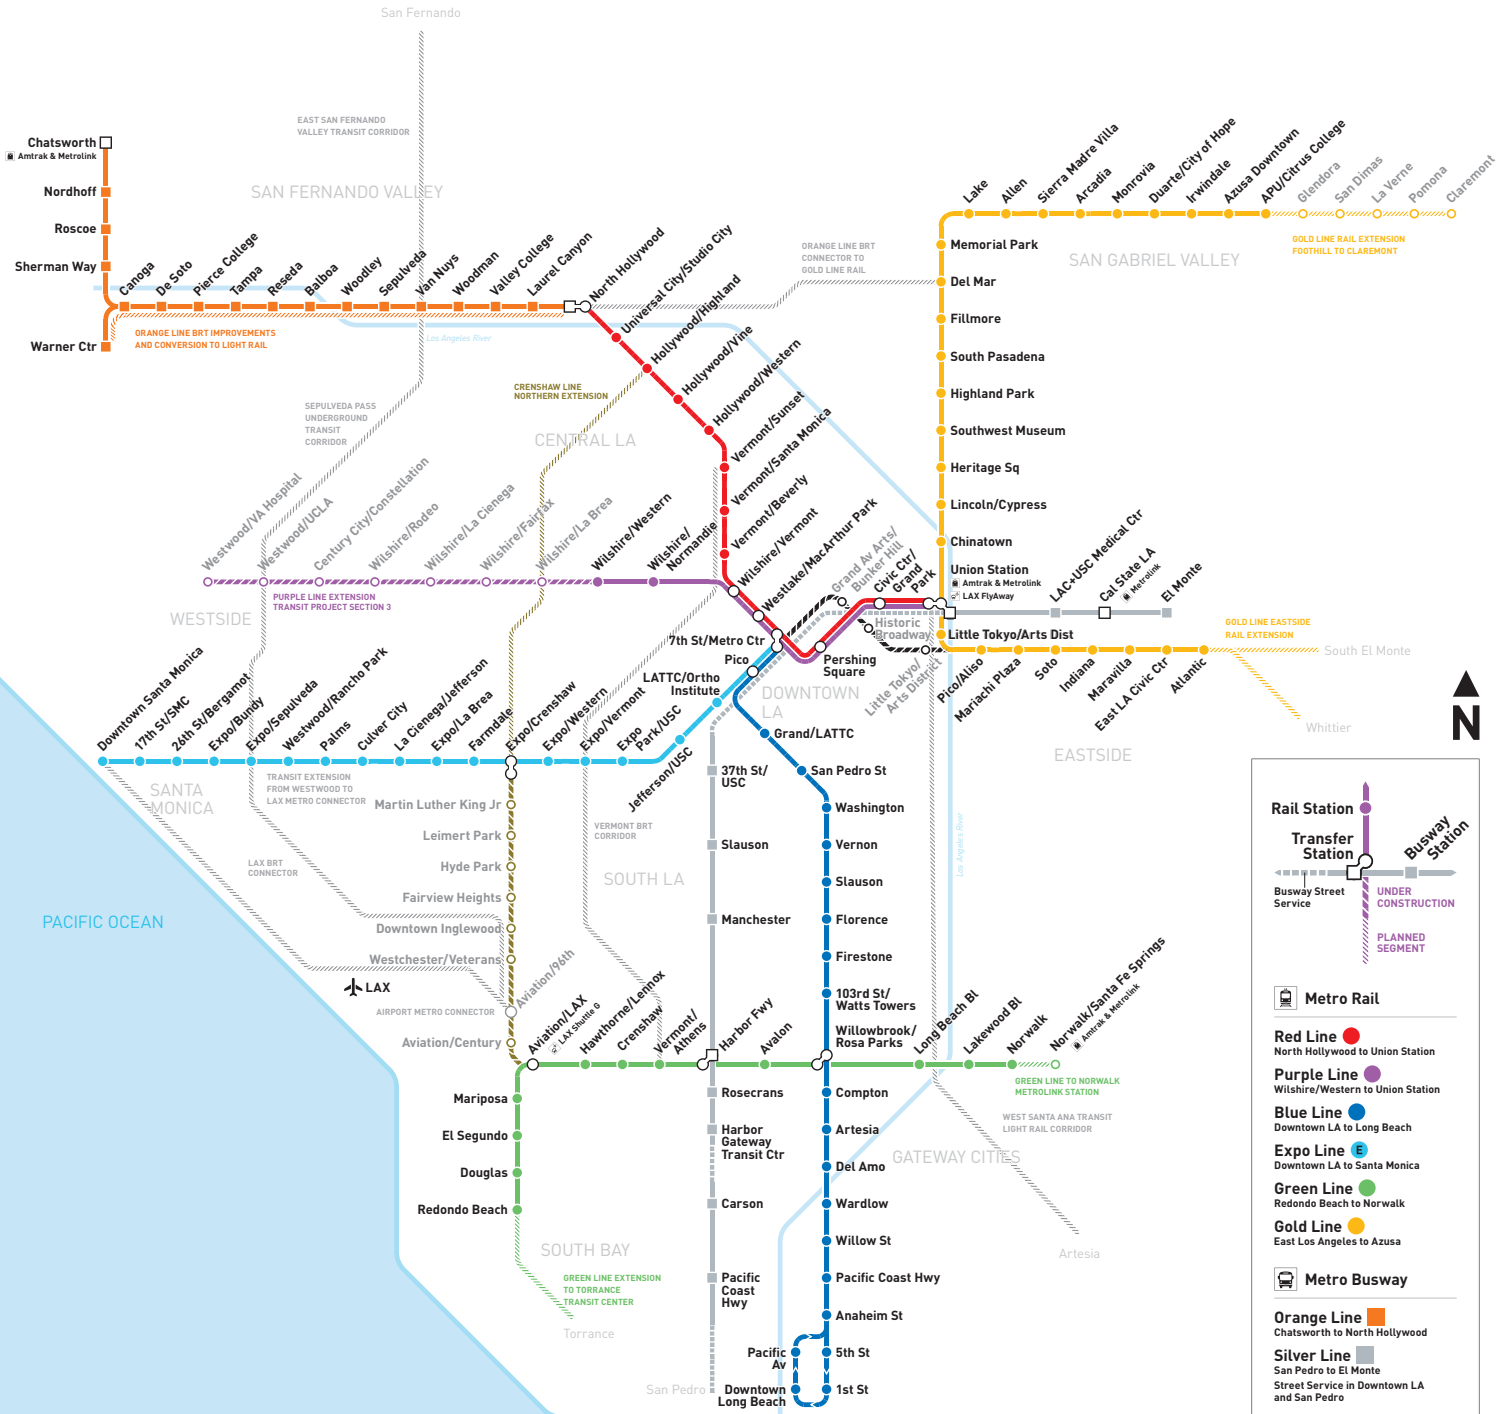

Metro Rail & Busway with Measure M Transit Projects

For more information, go to metro.net/theplan.

Rail Station
Transfer Station
Busway Station

Metro Rail

- Red Line** ● North Hollywood to Union Station
- Purple Line** ● Wilshire/Western to Union Station
- Blue Line** ● Downtown LA to Long Beach
- Expo Line** ● Downtown LA to Santa Monica
- Green Line** ● Redondo Beach to Norwalk
- Gold Line** ● East Los Angeles to Azusa

Metro Busway

- Orange Line** ■ Chatsworth to North Hollywood
- Silver Line** ■ San Pedro to El Monte Street Service in Downtown LA and San Pedro

Regional Rail

- Amtrak**
amtrak.com
- Metrolink**
metrolinktrains.com
- Airport Shuttle**
- LAX FlyAway**
lawa.org/flyaway
- LAX Shuttle (free)**
lawa.org