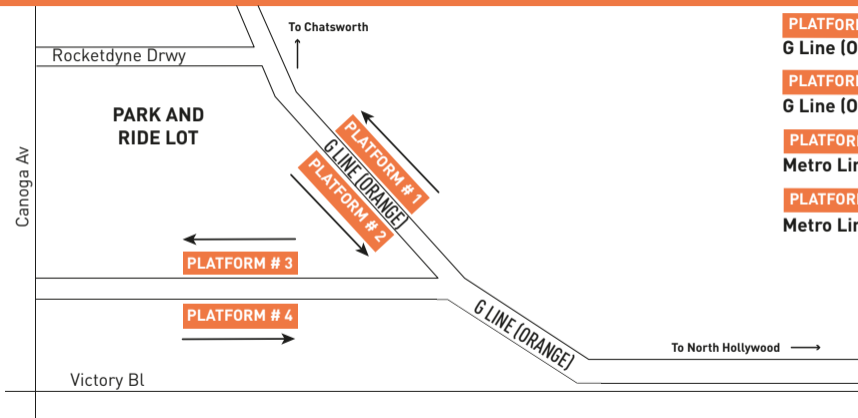

MAP NOTES

- 1 Metro G Line (Orange) Canoga Station**  
Metro 161, 169, 601, 750, G Line (Orange); Nearby transfers to Metro 164, 165; AVTA 787; VCTC Conejo Connections; SC796
- 2 Hilton Woodland Hills**
- 3 Anthem Blue Cross**
- 4 Warner Center Transit Hub**  
Metro 245, 601, 750; VCTC Conejo Connection; Nearby transfers to CE422; LA County Beach Bus
- 5 Warner Center Marriott**
- 6 US Bankruptcy Court**
- 7 US Probation Office**

LEGEND

- Route of Line 601
- - - Late Night Only
- Route of G Line (Orange)
- Local Stop
- # Local Stop & Timepoint
- #▶ Single Direction Stop & Timepoint
- ▶ Local Stop - Single Direction Only
- # Metro G Line (Orange) Station & Timepoint
- CE LADOT Commuter Express
- AV Antelope Valley Transit Authority
- SC Santa Clarita Transit

# INSET MAP – CANOGA STATION

**PLATFORM # 1**

**G Line (Orange) to Chatsworth**

**PLATFORM # 2**

**G Line (Orange) to North Hollywood**

**PLATFORM # 3**

**Metro Line 169, G Line (Orange) discharge only**

**PLATFORM # 4**

**Metro Lines 161, 601 Warner Center Shuttle & 750**

Effective Jun 21 2020