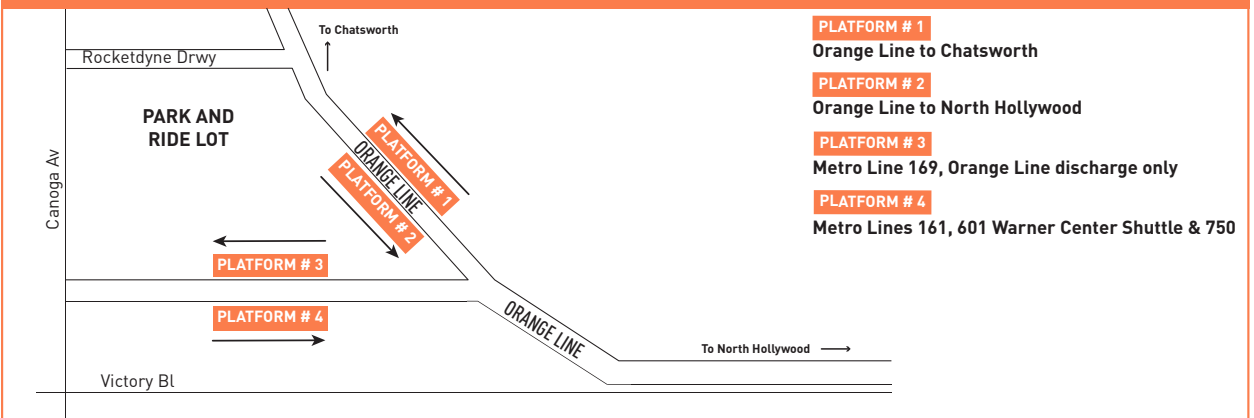

INSET MAP - CANOGA STATION