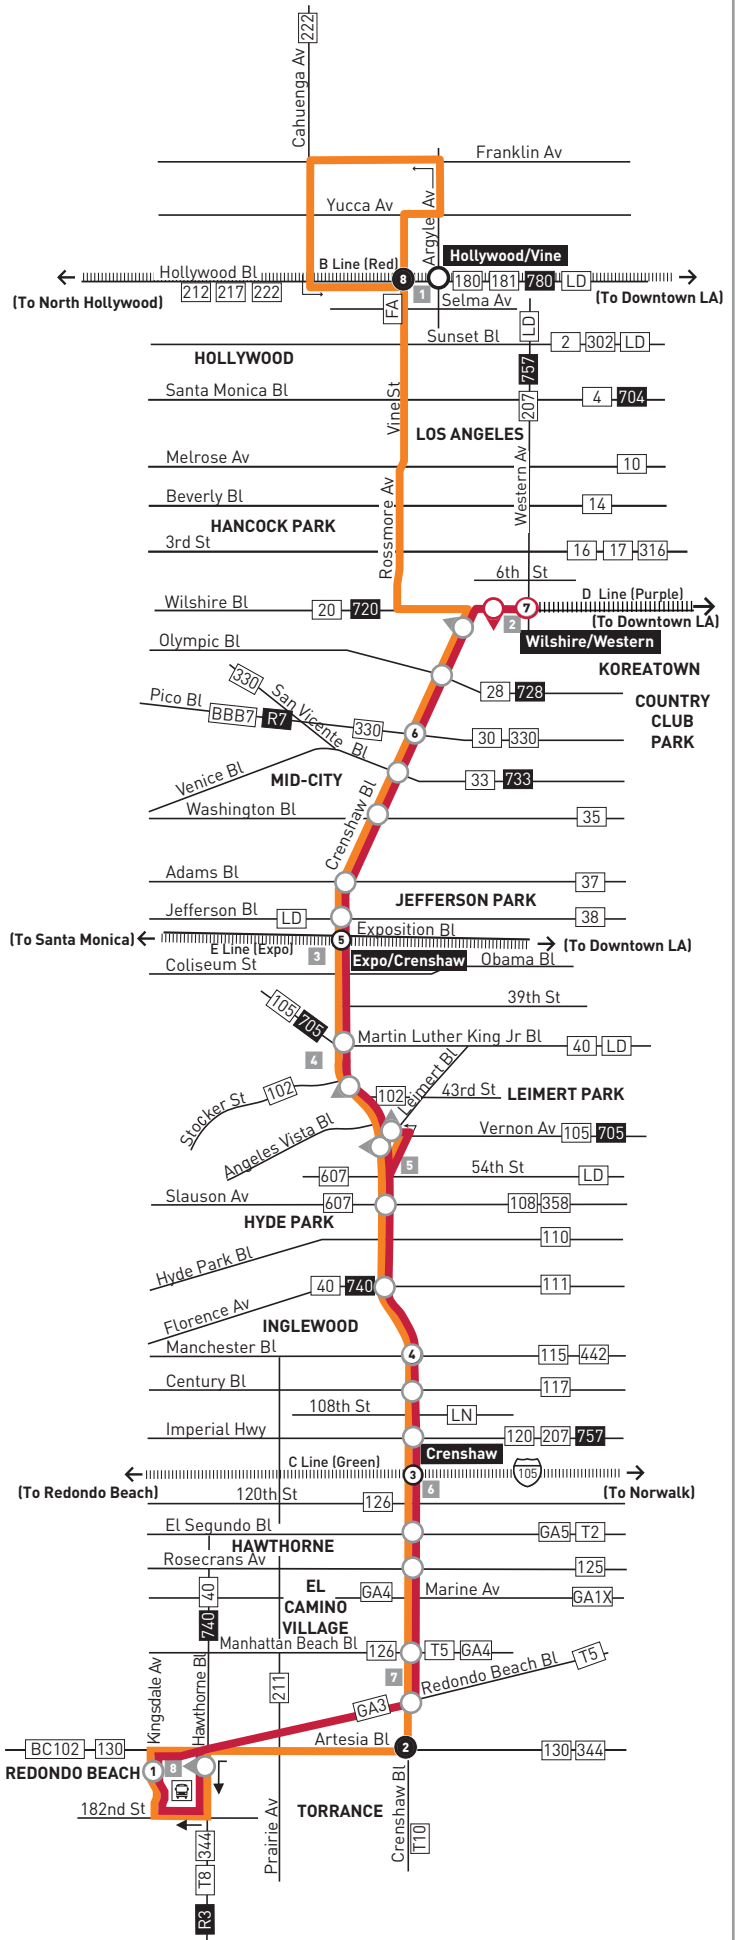

ROUTE MAP

LEGEND

- Line 210 Route
- Line 710 Route
- Metro Rail
- Local Stop Timepoint
- Rapid and Local Stop Timepoint
- Rapid and Local Stop
- Rapid and Local Stop - Single Direction Only
- Rapid Stop Timepoint
- Rapid Stop Single Direction Only
- Metro Rail Station
- Transit Center
- BBB Santa Monica Big Blue Bus
- BC Beach Cities Transit
- FA LAX FlyAway
- GA GTrans (Gardena)
- LD LADOT DASH
- LN County of LA - The Link
- LW Lawndale Beat
- R Rapid
- T Torrance

MAP NOTES

- 1 Hollywood/Vine B Line (Red) Station**
 Metro 180, 181, 210, 212, 217, 222, 780; LD Beachwood Cyn, Hollywood, Hollywood/Wilshire LAX FlyAway
- 2 Wilshire/Western D Line (Purple) Station**
 Metro 18, 20, 66, 207, 209, 710, 720, 757; BBB7, R7; LD Hollywood/Wilshire, Wilshire Center/Koreatown
- 3 Expo/Crenshaw E Line (Expo) Station**
 Metro 210, 710, 740; LD Midtown
- 4 Baldwin Hills Crenshaw Plaza**
 Metro 40, 105, 210, 705, 710, 740; LD Crenshaw, Leimert/Slauson, Midtown
- 5 Crenshaw High School**
 Metro 40, 210; LD Leimert/Slauson
- 6 Crenshaw C Line (Green) Station**
 Metro 126, 207 (Early AM & Weekends Only), 210, 710, 757; T5, T10
- 7 El Camino College**
 Metro 126, 210, 710, T5, T10; GA4
- 8 South Bay Galleria Transit Center**
 Metro 40, 130, 210, 211, 344, 710, 740; BC102; GA3; LW; T2, T8; R3

Monday through Friday

Effective Jun 21 2020

210/710

Northbound (Approximate Times)

Southbound (Approximate Times)

Table with 2 main sections: Northbound (Approximate Times) and Southbound (Approximate Times). Each section contains a route diagram and a grid of departure times for various stations and routes.