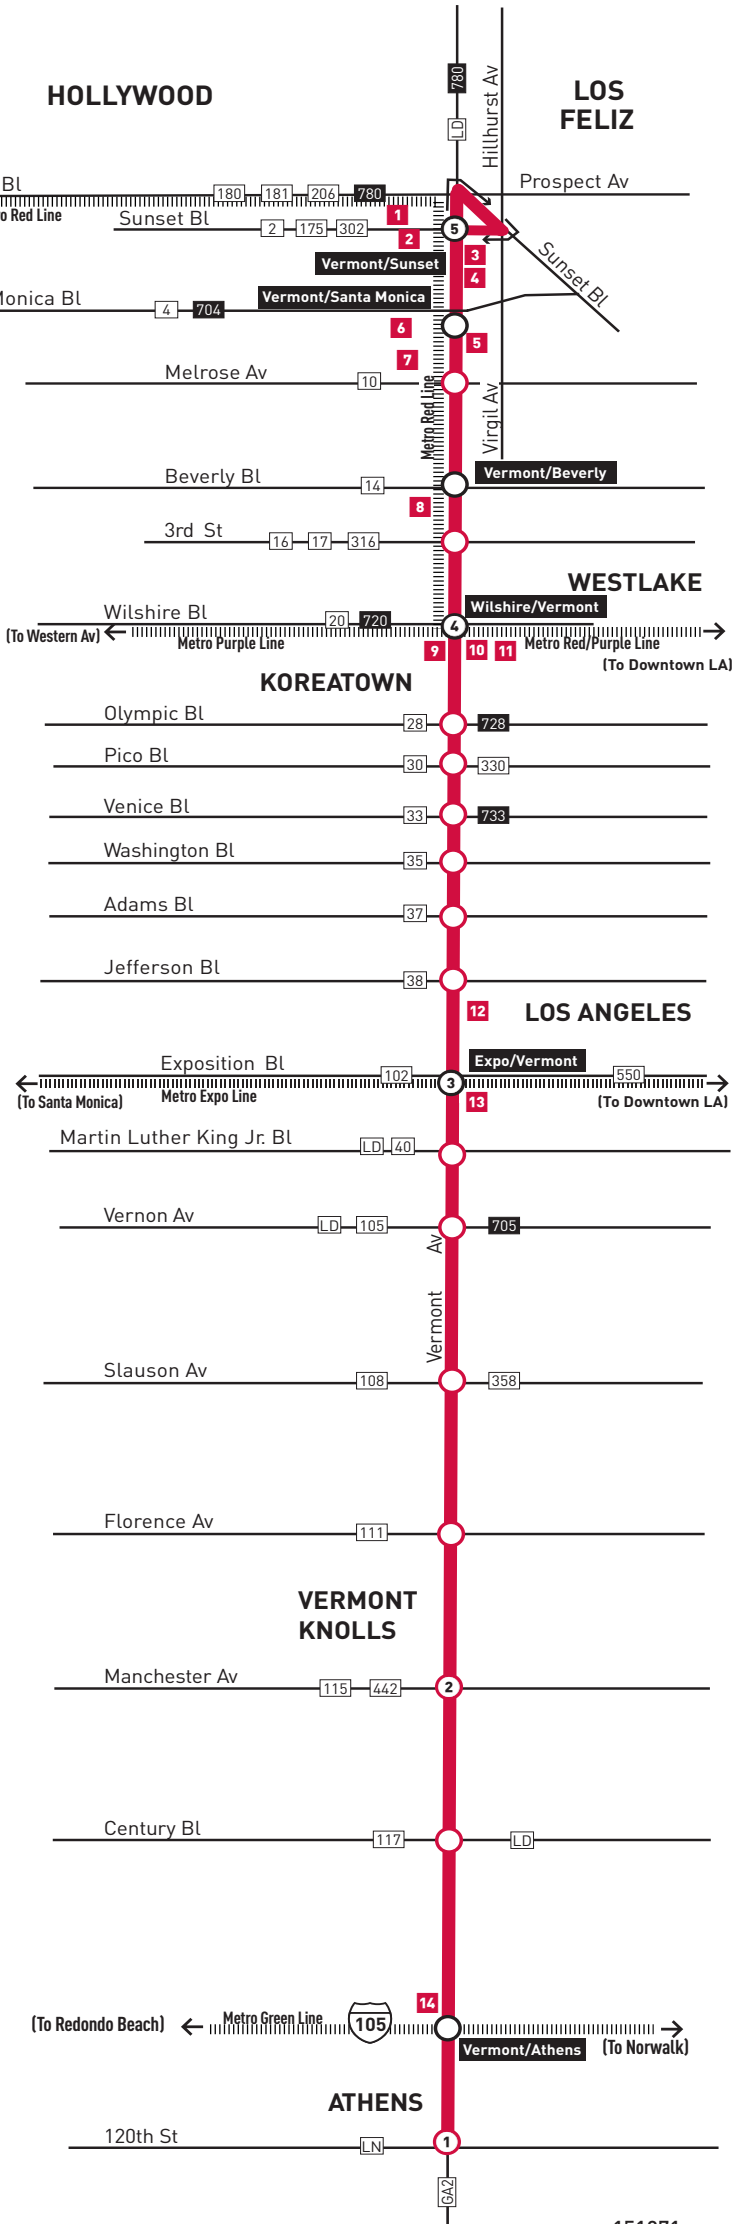

**LEGEND**

- Line 754 Route
- Metro Rapid Stop
- # Timepoint
- Metro Rail
- Metro Rail Station & Rapid Stop
- # Metro Rail Station & Timepoint
- CE LADOT Commuter Express
- GA GTrans (Gardena)
- LD LADOT DASH
- LN County of LA - The Link

**MAP NOTES**

- 1 **Kaiser Hospital**
- 2 **Vermont/Sunset Red Line Station**  
Metro 2, 175, 180, 181, 204, 206, 302, 754, 780; LD Hollywood, LD Los Feliz
- 3 **Children's Hospital of Los Angeles**
- 4 **Queen of Angels Hollywood Presbyterian Medical Center**
- 5 **Vermont/Santa Monica Red Line Station**  
Metro 4, 204, 704, 754; LD Hollywood
- 6 **Los Angeles City College**
- 7 **Braille Institute**
- 8 **Vermont/Beverly Red Line Station**  
Metro 14, 204, 754
- 9 **Wilshire/Vermont Red/Purple Lines Station**  
Metro 18, 20, 51, 52, 201, 204, 351, 720, 754; LD Wilshire Center/Koreatown
- 10 **Metro Customer Center 3183 Wilshire Bl Ste 174**
- 11 **Southwestern University School of Law**
- 12 **University of Southern California**
- 13 **LA Coliseum**
- 14 **Vermont/Athens Station**  
Metro 204, 206, 209, 754; LN Athens; GA2

## Northbound (Approximate Times)

## Southbound (Approximate Times)

HOLLYWOOD	WESTLAKE	LOS ANGELES	VERMONT KNOLLS	ATHENS
5	4	3	2	1
Vermont & Sunset Station	Wilshire/Vermont Station	Expo/Vermont Station	Vermont & Manchester	Vermont & 120th
6:02A	6:15A	6:26A	6:40A	6:50A
6:33	6:47	6:59	7:13	7:23
7:04	7:18	7:30	7:44	7:54
7:26	7:41	7:54	8:09	8:19
7:52	8:07	8:21	8:36	8:46
8:15	8:30	8:44	8:59	9:09
8:35	8:50	9:04	9:21	9:31
8:55	9:10	9:24	9:41	9:51
9:14	9:30	9:44	10:01	10:12
9:34	9:50	10:04	10:21	10:32
9:53	10:10	10:25	10:42	10:53
10:13	10:30	10:45	11:02	11:13
10:33	10:50	11:05	11:23	11:34
10:52	11:10	11:26	11:44	11:55
11:12	11:30	11:46	12:04P	12:15P
11:32	11:50	12:06P	12:24	12:35
11:51	12:10P	12:26	12:44	12:55
12:08P	12:28	12:44	1:02	1:13
12:23	12:43	12:59	1:18	1:29
12:38	12:58	1:15	1:34	1:45