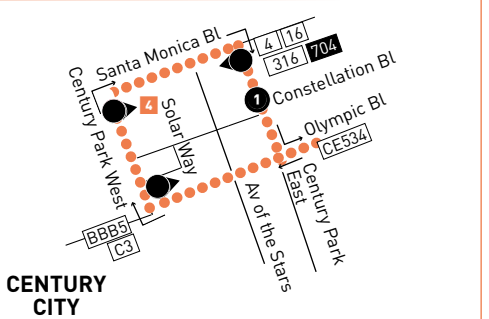

LEGEND

- Line 28 Route
- Line 28 Westbound Shortline
- Line 28 Eastbound Shortline
- Line 28 Late Night/Early Morning Loop (10pm-7am)
- Metro Rail
- Local Stop Timepoint
- Local Stop Timepoint - Single Direction Only
- Local Stop
- Local Stop - Single Direction Only
- Metro Rail / Busway Station
- Map Notes
- Connecting Line
- Rapid Connecting Line
- Amtrak
- Metrolink
- FlyAway
- AV Antelope Valley Transit Authority
- C Culver CityBus
- GB Glendale Beeline
- CE LADOT Commuter Express
- LD LADOT DASH
- SC Santa Clarita Transit
- BBB Santa Monica Big Blue Bus

INSET 1 - DOWNTOWN LOS ANGELES

- Metro Rail Station
- Metro Rail Station Entrance

MAP NOTES

- 1** Eagle Rock Plaza
- 2** Occidental College
- 3** Glasssell Park Recreation Center
- 4** Westfield Century City

CENTURY CITY LATE NIGHT/EARLY MORNING LOOP (10pm-7am)

INSET 1 - DOWNTOWN LOS ANGELES

Eastbound (Approximate Times)

Westbound (Approximate Times)

Table with columns for Century City, Los Angeles, Cypress Park, Glassell Park, Eagle Rock, Eagle Rock, Glassell Park, Cypress Park, Los Angeles, and Century City. It lists bus routes and their approximate departure times. The table is organized into two main sections: Eastbound and Westbound, each with its own set of columns and route information. Above the columns are icons representing the transit line and station numbers (1-10).

Eastbound (Approximate Times)

Westbound (Approximate Times)

Table with columns for Century City, Los Angeles, Cypress Park, Glassell Park, Eagle Rock, Eagle Rock, Glassell Park, Cypress Park, Los Angeles, and Century City. Rows show bus departure and arrival times for various routes.