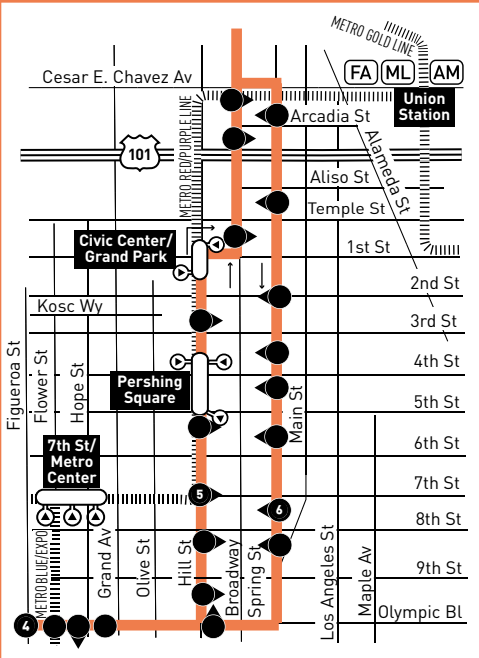

LEGEND

- Line 28 Route
- Line 28 Westbound Shortline
- Line 28 Eastbound Shortline
- Line 28 Late Night/Early Morning Loop (10pm-7am)
- Metro Rail
- Local Stop Timepoint
- Local Stop Timepoint - Single Direction Only
- Local Stop
- Local Stop - Single Direction Only
- Metro Rail / Busway Station
- Map Notes
- Connecting Line
- Rapid Connecting Line
- Amtrak
- Metrolink
- FlyAway
- AV Antelope Valley Transit Authority
- C Culver CityBus
- GB Glendale Beeline
- CE LADOT Commuter Express
- LD LADOT DASH
- SC Santa Clarita Transit
- BBB Santa Monica Big Blue Bus

INSET 1 - DOWNTOWN LOS ANGELES

- Metro Rail Station
- Metro Rail Station Entrance

MAP NOTES

- 1** Eagle Rock Plaza
- 2** Occidental College
- 3** Glasssell Park Recreation Center
- 4** Westfield Century City

CENTURY CITY LATE NIGHT/EARLY MORNING LOOP (10pm-7am)

INSET 1 - DOWNTOWN LOS ANGELES

Eastbound (Approximate Times)

Westbound (Approximate Times)

Table with columns for Century City, Los Angeles, Cypress Park, Glassell Park, Eagle Rock, Eagle Rock, Glassell Park, Cypress Park, Los Angeles, and Century City. It lists bus routes and their approximate departure times. The table is organized into two main sections: Eastbound and Westbound, each with its own set of columns and route information. Above the columns are icons representing the transit line and station numbers (1-10).

Nextrip

Nextrip

Text "metro" and your intersection or stop number to 41411 (example: metro vignes&cesarechavez or metro 1563). You can also visit m.metro.net or call 511 and say "Nextrip".

Envíe un mensaje de texto con "Metro" y la intersección de la calle o el número de su parada al 41411. Nextrip le enviará un mensaje de texto con la próxima llegada de cada autobús en esa parada. También puede visitar m.metro.net o llamar al 511 y decir "Nextrip".