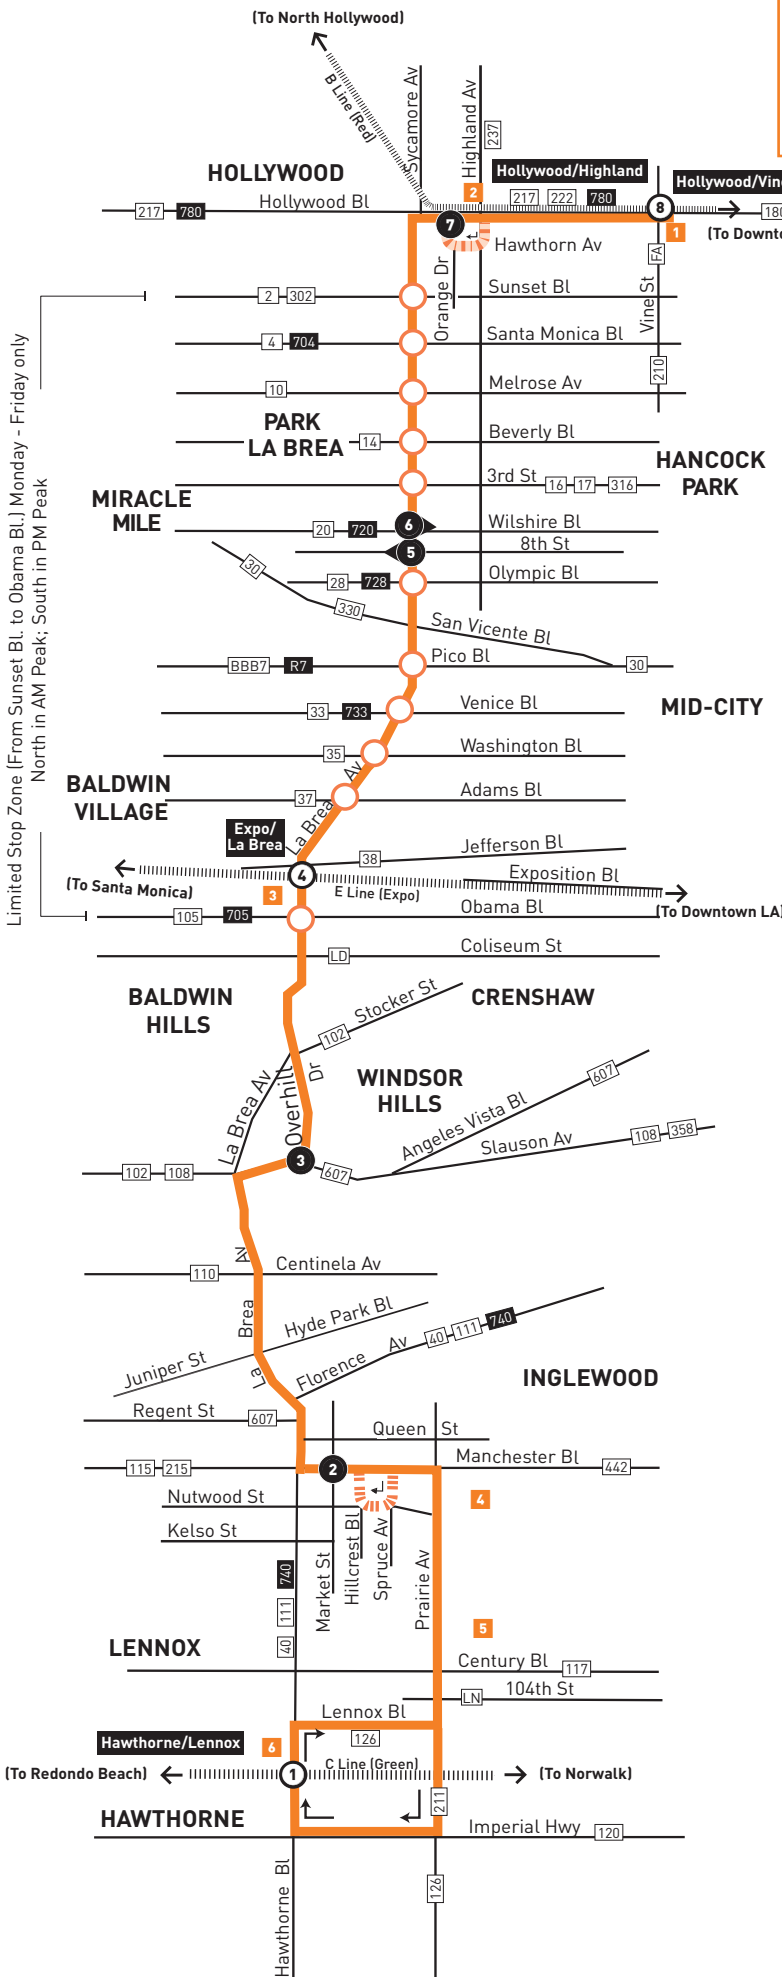

Limited Service (Line 312) Temporarily Suspended

After 6:50pm in Hollywood:

- 1) Please use Line 217, or 222, for travel east of Highland Av.
- 2) Board southbound Line 212 on Hollywood Bl at Sycamore Av.

LEGEND

- Lines 212 & 312 Routes
- Short Line turnaround loop in Inglewood
- Short Line turnaround loop in Hollywood
- Metro Rail
- Timepoint & Local/Limited Stop
- Local & Limited Stop
- Metro Rail Station, Limited Stop, & Timepoint
- Timepoint & Limited Stop - Single Direction Only
- FA LAX FlyAway
- BBB Santa Monica's Big Blue Bus
- LD LADOT DASH
- LN County of LA - The Link
- R Rapid
- WH West Hollywood Cityline

MAP NOTES

- 1 Hollywood/Vine B Line (Red) Station**
Metro 180, 181, 210, 212, 222, 217, 312, 780;
LD Hollywood, Hollywood/Wilshire, LD Beachwood Canyon
- 2 Hollywood/Highland B Line (Red) Station**
Metro 212, 217, 222, 237, 312, 656 Owl, 780;
LD Hollywood; WH
- 3 Expo/La Brea E Line (Expo) Station**
Metro 38, 212, 312;
LD Crenshaw
- 4 The Forum**
Metro 115, 211, 212, 312, 442
- 5 Hollywood Park Casino**
Metro 117, 211, 212, 312
- 6 Hawthorne/Lennox C Line (Green) Station**
Metro 40, 126, 212, 312, 442, 740; LN Lennox