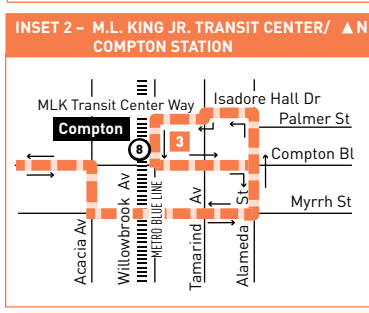

### LEGEND

- Line 51/52/351 Route
- Line 51/351 Route Only
- Line 52 Route
- Line 51 Owl Route
- Harbor Transitway
- Metro Rail
- Local Stop Timepoint
- Local Stop Timepoint - Single Direction Only
- Local Stop
- Local Stop - Single Direction Only
- Limited Stop Timepoint
- Limited Stop Timepoint - Single Direction Only
- Limited Stop (Line 351)
- Owl Timepoint
- Metro Rail / Busway Station & Timepoint
- Metro Rail / Busway Station
- Transit Center
- Map Notes
- Connecting Line
- Rapid Connecting Line
- CS Carson North/South Shuttle
- COM Compton Renaissance Transit System
- GA GTrans
- LD LADOT DASH
- LN County of Los Angeles - The Link
- M Montebello Bus Lines
- T Torrance Transit

### INSET 1 - DOWNTOWN LOS ANGELES

- Metro Rail Station
- Metro Rail Station Entrance

### MAP NOTES

- 1 MacArthur Park**
- 2 Harbor Gateway Transit Center**  
Metro 52, 130, 205, 246, 344, 450, 550, Metro Silver Line; T1, T4, T6; CS; G2, G4
- 3 Martin Luther King Jr. Transit Center/Compton Station**  
Metro 51, 60 Owl, 125, 127, 128, 202, 351; COM 1, 2, 3, 4; G3; Greyhound; Metro Blue Line
- 4 Home Depot Center**
- 5 CSU Dominguez Hills**

Saturday

Effective Jun 25 2017

51/52

Northbound (Approximate Times)

Table with columns for stations (Compton, Harbor Gateway, Los Angeles, Downtown Los Angeles, Westlake, Wilshire Center) and rows for route times.