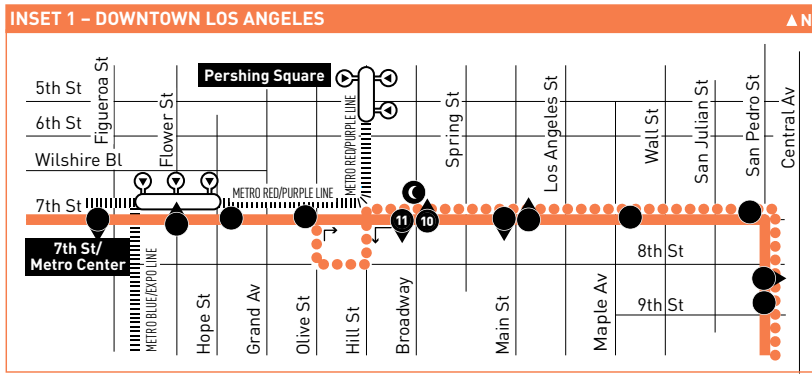

LEGEND

- Line 51/52/351 Route
- Line 51/351 Route Only
- Line 52 Route
- Line 51 Owl Route
- Harbor Transitway
- Metro Rail
- Local Stop Timepoint
- Local Stop Timepoint - Single Direction Only
- Local Stop
- Local Stop - Single Direction Only
- Limited Stop Timepoint
- Limited Stop Timepoint - Single Direction Only
- Limited Stop (Line 351)
- Owl Timepoint
- Metro Rail / Busway Station & Timepoint
- Metro Rail / Busway Station
- Transit Center
- Map Notes
- Connecting Line
- Rapid Connecting Line
- CS Carson North/South Shuttle
- COM Compton Renaissance Transit System
- GA GTrans
- LD LADOT DASH
- LN County of Los Angeles - The Link
- M Montebello Bus Lines
- T Torrance Transit

INSET 1 - DOWNTOWN LOS ANGELES

- Metro Rail Station
- Metro Rail Station Entrance

MAP NOTES

1. **1 MacArthur Park**
2. **2 Harbor Gateway Transit Center**
   Metro 52, 130, 205, 246, 344, 450, 550, Metro Silver Line; T1, T4, T6; CS; G2, G4
3. **3 Martin Luther King Jr. Transit Center/Compton Station**
   Metro 51, 60 Owl, 125, 127, 128, 202, 351; COM 1, 2, 3, 4; G3; Greyhound; Metro Blue Line
4. **4 Home Depot Center**
5. **5 CSU Dominguez Hills**