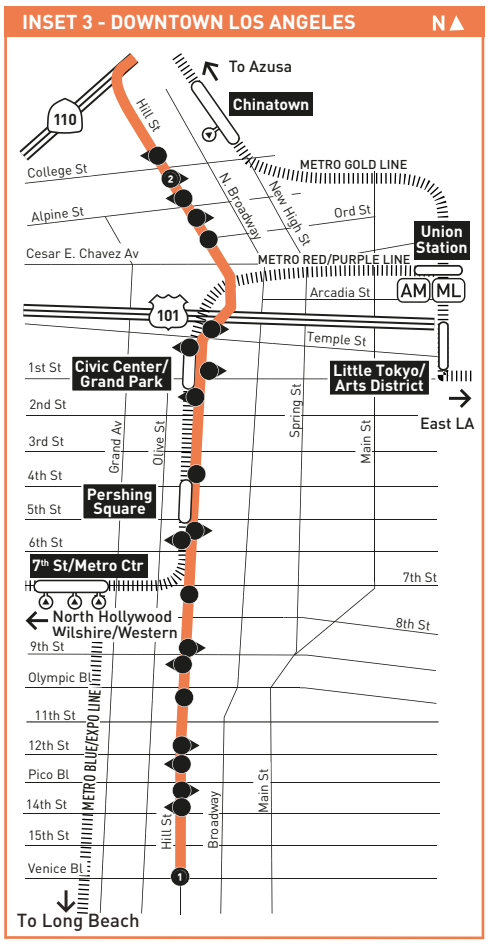

**LEGEND**

- Route of Line 94
- Line 94 Route Extension on Saturday and Sunday
- Local Stop Timepoint
- Metro Rail
- Metrolink
- Metro Rail Station
- Transit Center
- Amtrak Station
- Metrolink Station
- BurbankBus
- LADOT Commuter Express
- Glendale Beeline
- Santa Clarita Transit

**INSET 3 - DOWNTOWN LOS ANGELES**

- Local Stop Timepoint
- Local Stop Timepoint - Single Direction Only
- Local Stop
- Local Stop - Single Direction Only

- MAP NOTES**
- 1 Sylmar Station**  
 Metro 92, 94 (Weekends Only), 230, 236, 239, 734, 794; CE574; Metrolink Antelope Valley Line
  - 2 Whiteman Airport**
  - 3 Sun Valley Station**  
 Metro 94, 794; Metrolink Antelope Valley Line
  - 4 Hollywood Burbank Airport**
  - 5 Burbank Airport - North Station**  
 Metro 94, 169, 222, 794; BB Gold Route; Metrolink Ventura County Line
  - 6 Burbank Regional Intermodal Transportation Center (RITC)**  
 Metro 169, 222; BB NoHo/Airport
  - 7 Burbank Airport - South Station**  
 Metro 165; Metrolink Ventura County Line; Amtrak
  - 8 Burbank Town Center**
  - 9 Downtown Burbank Station**  
 Metro 92, 96, 154, 155, 164, 165, SC794; BB Media District, Airport/Empire; Megabus; Metrolink Antelope Valley Line, Metrolink Ventura County Line
  - 10 Glendale Station**  
 Metro 183, GB1, 2, 11, 12; Metrolink Antelope Valley Line, Ventura County Line; Amtrak

### Special Notes

▲ Trip waits at Hill & 7th for transfer connections.

## Nextrip

Text "metro" and your intersection or stop number to 41411 [example: metro vignes&cesarchavez or metro 1563]. You can also visit [m.metro.net](http://m.metro.net) or call 511 and say "Nextrip".