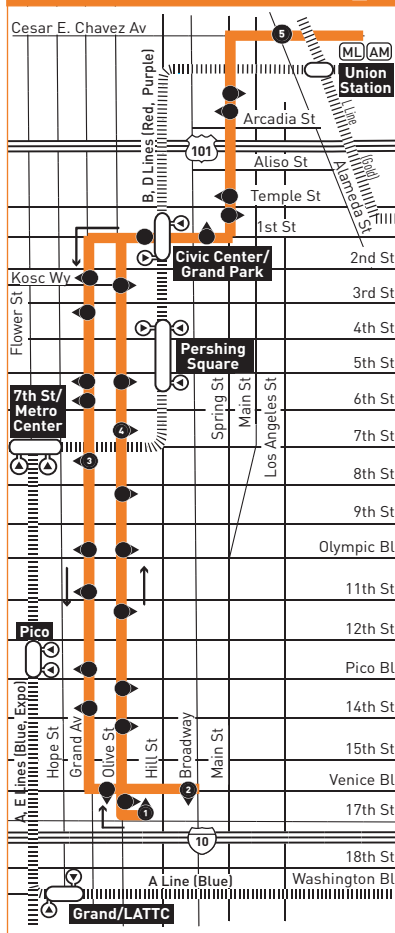

MAP NOTES

- 1** LA County + USC Med Ctr
- 2** LA County + USC Outpatient Clinic
- 3** LA County + USC Med Ctr Station
- Freeway Level:** J Line (Silver) (910/950), Metro 487, 489; F493, F495, F497, F498, F499, F699, Silver Streak
- Upper Street Level:** Metro 70, 71, 106, 251, 605, 751; DASH Boyle Heights/East LA/ Lincoln Heights/Chinatown
- 4** Cal State LA
- 5** Cal State LA Transit Center
- Upper Street Level:** Metro 71, 256, 258, 665; El Sol City Terrace/ELAC; CCS; ACT Blue Line; MP 5
- Freeway Level:** J Line (Silver) (910/950), Metro 487, 489; F493, F495, F497, F498, F499, F699, Silver Streak;
- Lower Level:** Metrolink San Bernardino Line

LEGEND

- Line 71 Route
- Local Stop Timepoint
- Local Stop Timepoint - Single Direction Only
- Local Stop
- Local Stop - Single Direction Only
- Transit Center
- Connecting Line
- Rapid Connecting Line
- ACT Alhambra Community Transit
- CCS Children's Court Shuttle
- ES El Sol Shuttle
- FT Foothill Transit
- LD LADOT DASH
- MP Monterey Park Spirit Bus

INSET 1 - DOWNTOWN LOS ANGELES

- Metro Rail
- Metro Rail Station
- Metro Rail Station Entrance
- Amtrak
- Metrolink

INSET 1 - DOWNTOWN LOS ANGELES ▲ N

## Nextrip

Text "metro" and your intersection or stop number to 41411 (example: metro vignes&cesarechavez or metro 1563). You can also visit metro.net or call 511 and say "Nextrip".