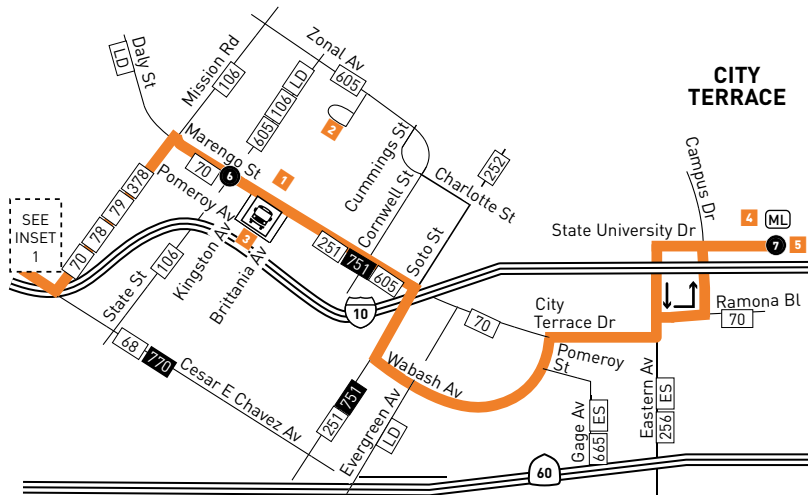

ROUTE MAP

MAP NOTES

- 1** LA County + USC Med Ctr
 - 2** LA County + USC Outpatient Clinic
 - 3** LA County + USC Med Ctr Station
- Freeway Level:** Metro 487, 489, Silver Line (910/950); F493, F495, F497, F498, F499, F699, Silver Streak
- Upper Street Level:** Metro 70, 71, 106, 251, 605, 751; DASH Boyle Heights/East LA/ Lincoln Heights/Chinatown
- 4** Cal State LA
- 5** Cal State LA Station
- Upper Street Level:** Metro 71, 256, 258, 665; El Sol City Terrace/ELAC; CCS; ACT Blue Line; MP 5
- Freeway Level:** Metro 487, 489, Silver Line (910/950); F493, F495, F497, F498, F499, F699, Silver Streak;
- Lower Level:** Metrolink San Bernardino Line

LEGEND

- Line 71 Route
 - Local Stop Timepoint
 - Transit Center
 - Connecting Line
 - Rapid Connecting Line
 - ACT Alhambra Community Transit
 - CCS Children's Court Shuttle
 - ES El Sol Shuttle
 - FT Foothill Transit
 - LD LADOT DASH
 - MP Monterey Park Spirit Bus
- INSET 1 - DOWNTOWN LOS ANGELES**
- Local Stop
 - Local Stop - Single Direction Only
 - Local Stop Timepoint - Single Direction Only
 - Metro Rail
 - Metro Rail Station
 - Metro Rail Station Entrance
 - Metrolink
 - Amtrak

Westbound (Approximate Times)

LOS ANGELES				
7	6	5	3	2
Cal State LA Station	Marengo & State (County + USC Med Ctr)	Cesar E. Chavez & Alameda	Grand & 7th	Venice & Broadway
6:10A	6:24A	6:30A	6:39A	6:45A
7:00	7:14	7:20	7:30	7:36
8:00	8:14	8:20	8:30	8:36
9:00	9:14	9:20	9:31	9:37
10:00	10:14	10:21	10:32	10:38
11:00	11:15	11:22	11:33	11:39
12:00P	12:15P	12:22P	12:33P	12:39P
1:00	1:15	1:22	1:33	1:39
2:00	2:15	2:22	2:33	2:39
3:00	3:15	3:22	3:33	3:39
4:00	4:15	4:22	4:33	4:39
5:00	5:15	5:22	5:33	5:39
6:00	6:13	6:20	6:29	6:35
7:00	7:13	7:20	7:29	7:35
7:50	8:03	8:10	8:19	8:24