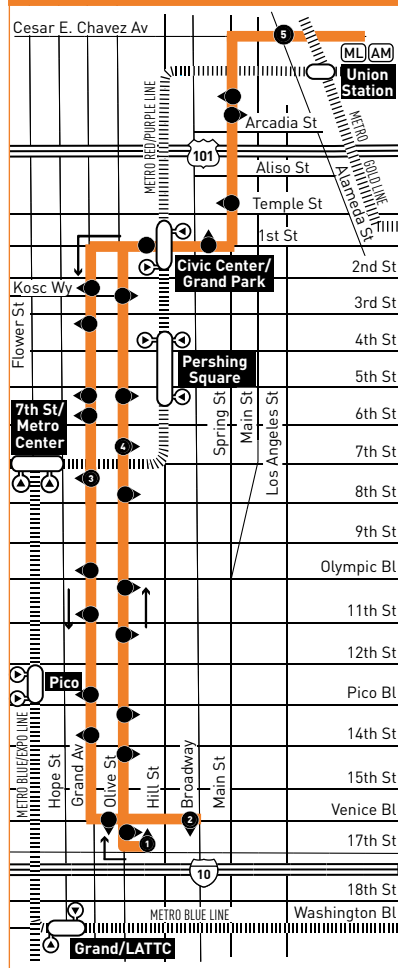

INSET 1 - DOWNTOWN LOS ANGELES