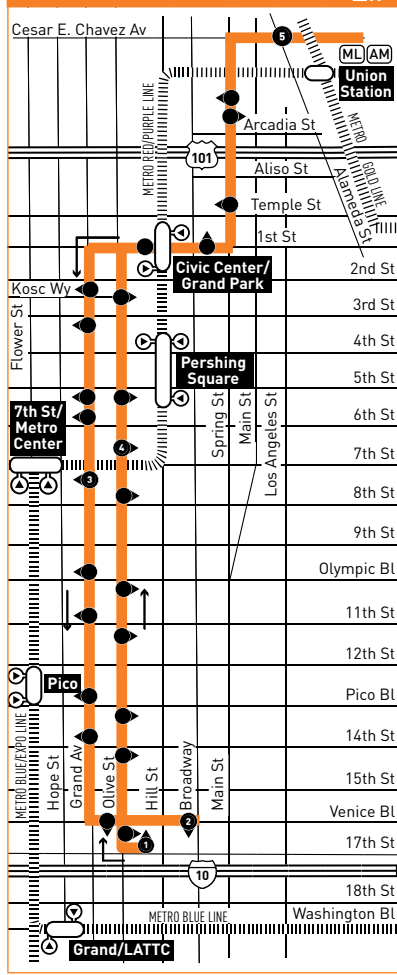

CITY TERRACE

MAP NOTES

- 1 LA County + USC Med Ctr**
- 2 LA County + USC Outpatient Clinic**
- 3 LA County + USC Med Ctr Station**
- Freeway Level:** Metro 487, 489, Silver Line (910/950); F481, F493, F495, F497, F498, F499, F699, Silver Streak
- Upper Street Level:** Metro 70, 71, 106, 251, 605, 751; DASH Boyle Heights/East LA/ Lincoln Heights/Chinatown
- 4 Cal State LA**
- 5 Cal State LA Station**
- Upper Street Level:** Metro 71, 256, 258, 665; El Sol City Terrace/ELAC; CCS; ACT Blue Line; MP 5
- Freeway Level:** Metro 487, 489, Silver Line (910/950); F481, F493, F495, F497, F498, F499, F699, Silver Streak;
- Lower Level:** Metrolink San Bernardino Line

LEGEND

- Line 71 Route
- Local Stop Timepoint
- Transit Center
- Connecting Line
- Rapid Connecting Line
- ACT Alhambra Community Transit
- CCS Children's Court Shuttle
- ES El Sol Shuttle
- FT Foothill Transit
- LD LADOT DASH
- MP Monterey Park Spirit Bus

INSET 1 - DOWNTOWN LOS ANGELES

- Local Stop
- Local Stop - Single Direction Only
- Local Stop Timepoint - Single Direction Only
- Metro Rail
- Metro Rail Station
- Metro Rail Station Entrance
- Metrolink
- Amtrak

INSET 1 - DOWNTOWN LOS ANGELES

Monday through Friday

Effective Jun 25 2017

71

Eastbound (Approximate Times)

LOS ANGELES

1 17th & Hill 4 Olive & 7th 5 Cesar E. Chavez & Alameda 6 Marengo & State (County + USC Med Ctr) 7 Cal State LA Station