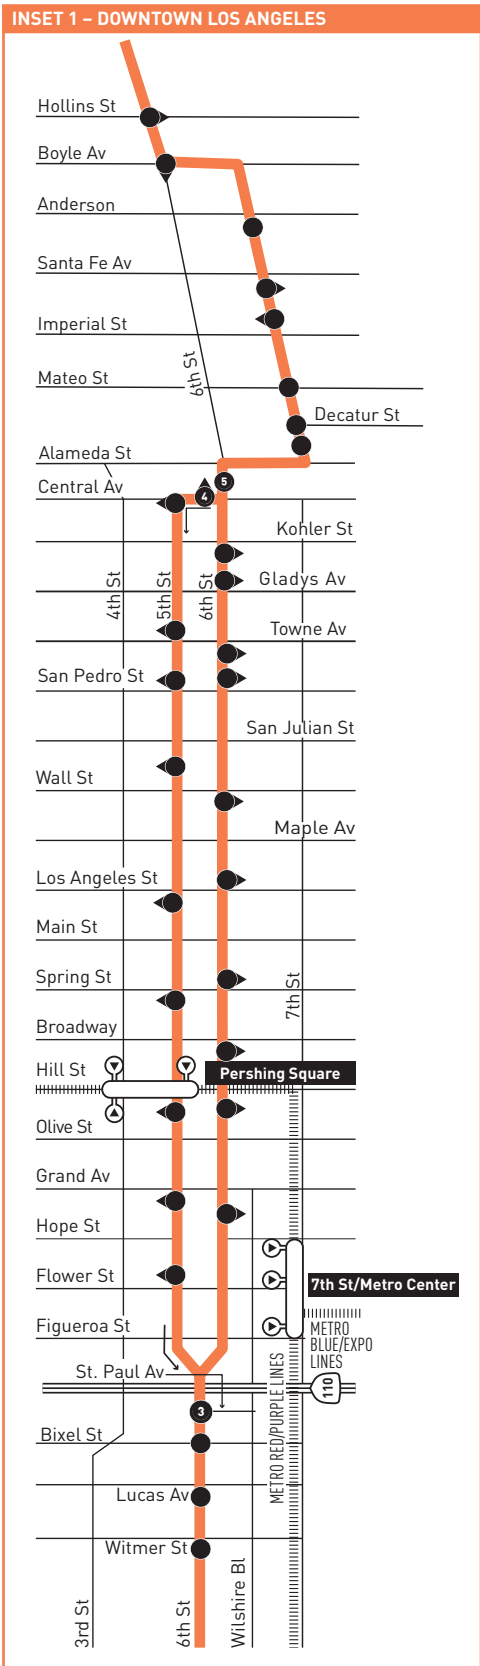

KOREATOWN

LEGEND

- Line 18 Route
- - - - - Late Night Loop
- #** Local Timepoint
- Metro Rail
- #** Metro Rail Station & Timepoint
- O** Metro Rail Station
- Metrolink
- ML** Metrolink Station
- BBB** Big Blue Bus
- CO** Commerce Municipal Bus Lines
- EL SOL** East LA Shuttle
- LD** LADOT DASH
- M** Montebello Bus Lines

INSET 1 - DOWNTOWN LA

- Line 18 Route
- #** Local Timepoint
- #** Local Stop Timepoint - Single Direction Only
- Local Stop - Single Direction Only
- Local Stop
- Metro Rail Station
- ⤵** Metro Rail Station Entrance

MAP NOTES

- 1** East Los Angeles Doctors Hospital
- 2** Metro Customer Center
- 3** Montebello Metrolink Station

Eastbound Al Este (Approximate Times / Tiempos Aproximados)

Westbound Al Oeste (Approximate Times / Tiempos Aproximados)

Table with 14 columns representing station stops and 24 rows of departure times. The columns are: Wilshire Center, Downtown Los Angeles, Boyle Heights, East Los Angeles, Montebello, Montebello, East Los Angeles, Boyle Heights, Downtown Los Angeles, Wilshire Center. The rows show times for various routes and lines, including Wilshire & Western, 6th & Vermont, 6th & St. Paul, 6th & Alameda, Whittier & Soto, Whittier & Atlantic, Montebello Metrolink, and Wilshire & Western.