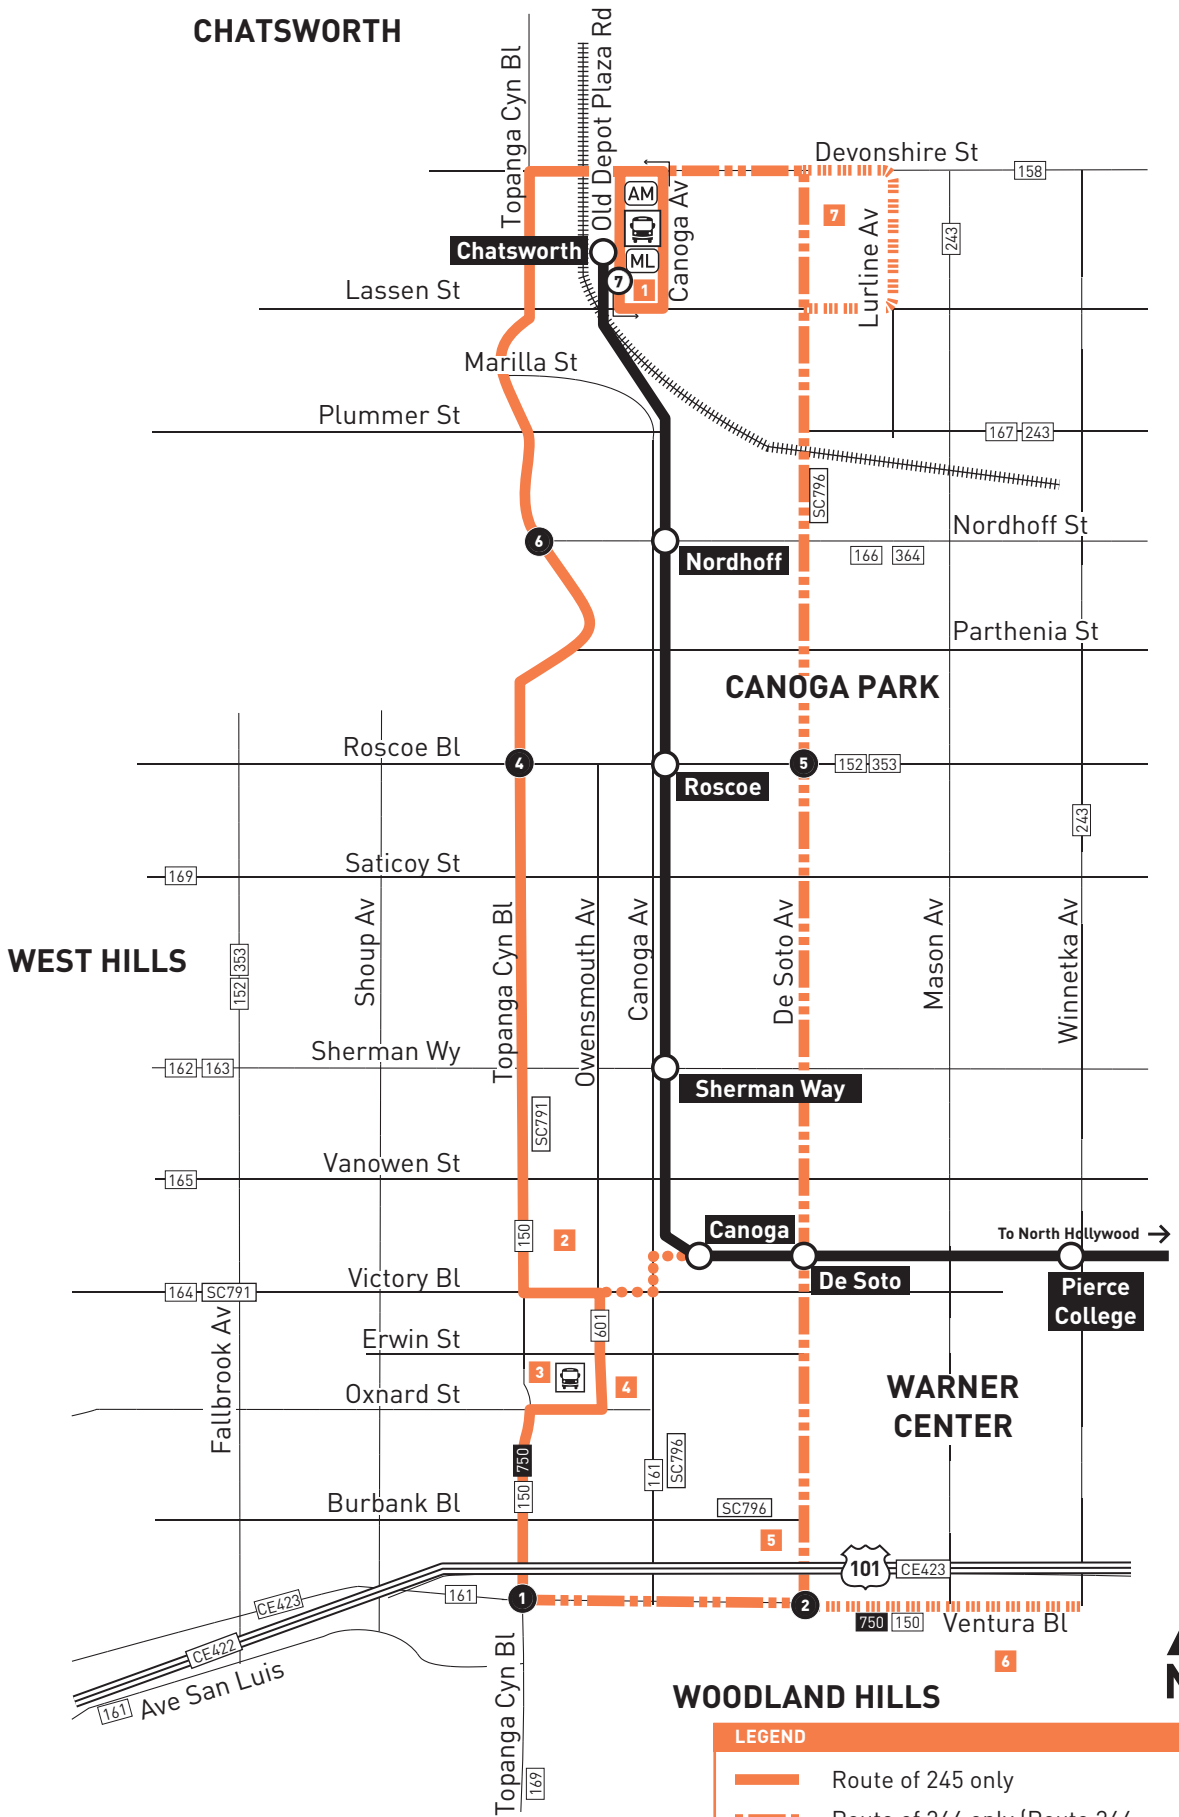

CHATSWORTH

- MAP NOTES**
- 1 Chatsworth Station**
Metro 158, 166, 167, 244, 245, 364;
Metro Orange Line; CE419; SC791;
SV-C; Metrolink Ventura County Line;
Amtrak
 - 2 Westfield Topanga**
 - 3 Westfield Promenade**
 - 4 Warner Center Transit Hub**
Metro 245, 601, 750, VCTC Conejo
Connection; Nearby transfers to
CE422; LA County Beach Bus
 - 5 Kaiser Hospital Woodland Hills**
 - 6 Taft High School**
 - 7 Chatsworth High School**

Northbound on De Soto (Approximate Times)

	2	5	7
1 Topanga Canyon & Ventura	De Soto & Ventura	De Soto & Roscoe	Chatsworth Station
—	4:56A	5:08A	5:22A
—	5:50	6:03	6:17
6:20	6:23	6:37	6:53
6:45	6:48	7:03	7:20
7:01	7:04	7:19	7:36
7:20	7:23	7:38	7:55
7:55	7:58	8:13	8:29
9:01	9:05	9:20	9:35
10:31	10:35	10:50	11:05
12:18P	12:23P	12:39P	12:54P
—	1:40	2:00	2:16
2:18	2:23	2:40	2:56
—	3:00	3:21	3:37
—	3:27	3:45	4:01
3:45	3:50	4:08	4:24
5:10	5:15	5:33	5:49
6:55	7:00	7:14	7:28
8:50	8:53	—	—

Southbound on De Soto (Approximate Times)

7	5	2	1
Chatsworth Station	De Soto & Roscoe	De Soto & Ventura	Topanga Canyon & Ventura
—	—	4:53A	4:56A
5:34A	5:46A	5:58	6:01
6:08	6:20	6:36	6:40
6:27	6:41	6:58	7:03
6:48	7:02	7:21	7:26
7:02	7:17	7:36	7:41
7:11	7:26	7:45	7:50
A7:18	7:33	—	—
7:28	7:43	8:02	8:07
7:58	8:14	8:31	8:36
8:38	8:54	9:11	9:16
9:20	9:36	9:52	9:57
10:20	10:36	10:52	10:57
11:17	11:33	11:49	11:54
12:15P	12:31P	12:47P	12:52P
1:04	1:21	1:37	1:42
1:39	1:56	2:12	2:17
2:14	2:31	2:47	2:52
2:38	2:56	3:12	3:17
—	3:05	3:21	—
—	3:12	3:28	—
3:06	3:24	3:40	3:45
—	3:32	3:48	—
3:34	3:52	4:08	4:13
3:48	4:06	4:22	4:27
4:06	4:24	4:40	4:45
4:33	4:51	5:07	5:12
5:17	5:35	5:51	5:56
6:01	6:19	6:34	6:39
6:51	7:05	7:19	7:23
7:46	7:59	8:12	8:15
8:42	8:54	9:06	9:09