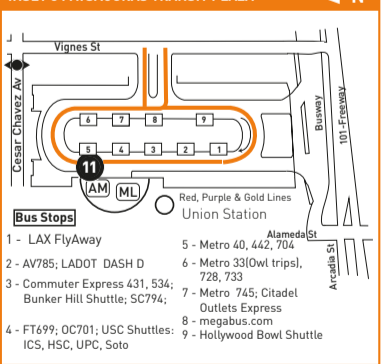

INSET 3 PATSAOURAS TRANSIT PLAZA