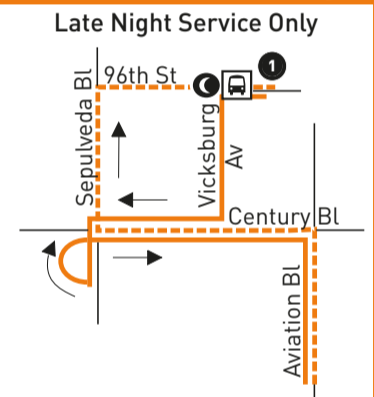

INSET 1 LAX CITY BUS CENTER