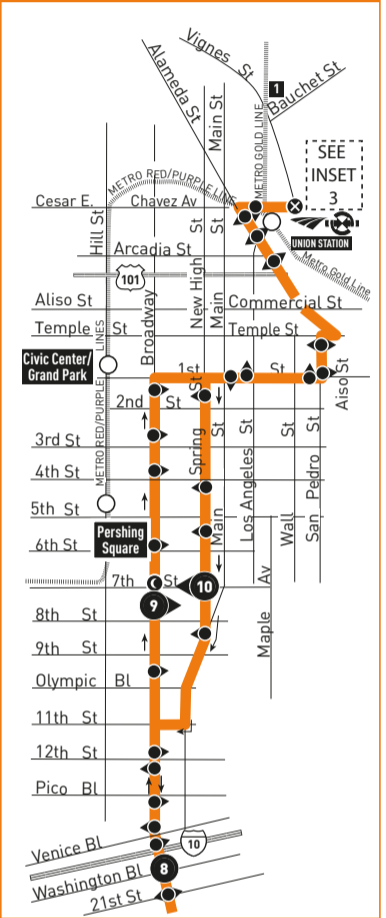

INSET 2 DOWNTOWN LOS ANGELES