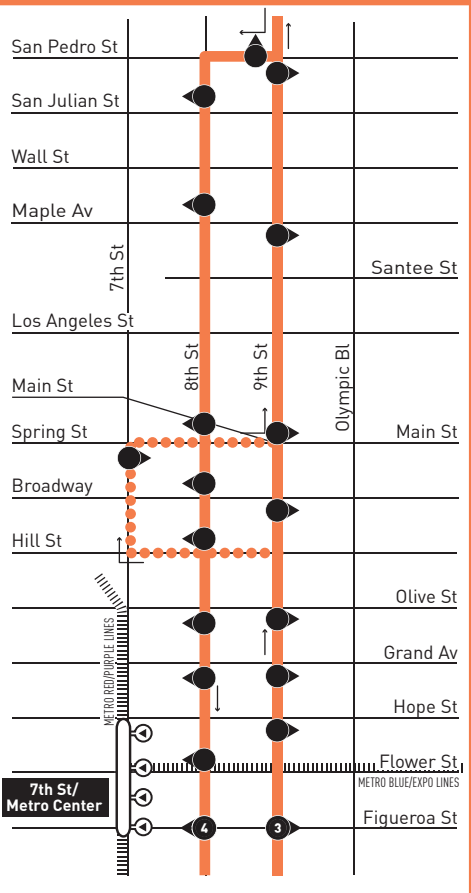

LEGEND

- Line 66 Route
- Local Stop Timepoint
- Local Stop Timepoint - Single Direction Only
- Metro Rail
- Metro Rail Station
- Metro Rail / Busway Station & Timepoint
- Metrolink Station
- Big Blue Bus
- Commerce Municipal Bus Lines
- East LA Shuttle
- LADOT DASH
- Montebello Bus Lines

MAP NOTES

- 1 Montebello/Commerce Metrolink Station**
Metro 18, 62, 66, 258, 260, 762; CO; M30, 50
- 2 MacArthur Park**
Metro 18, 20, 51, 52, 66, 200, 351, 603, 720
- 3 Lafayette Park**
Metro 18, 20, 51, 52, 66, 351, 603
- 4 Southwestern University**
Metro 18, 20, 51, 52, 66, 351, 603
- 5 Wilshire/Western Purple Line Station**
Metro 18, 20, 66, 207, 209, 710, 720, 757; BBB Rapid 7; LADOT DASH Wilshire Center/Koreatown; DASH Hollywood/Western

INSET 1 - DOWNTOWN LOS ANGELES

INSET 1 - DOWNTOWN LOS ANGELES

- Line 66 Route
- Owl Service (Eastbound Only)
- Local Stop - Single Direction Only
- Metro Rail Station
- Metro Rail Station Entrance

Eastbound Al Este (Approximate Times / Tiempos Aproximados)

- B** Espera 8 minutos en la 8th y Broadway por las conexiones de transferencia al Downtown.
- C** Espera 6 minutos en la 7th y Spring por las conexiones de transferencia al Downtown.
- D** Viaje termina en Olympic y Downey 6-9 minutos despues de hora mostrada.
- E** Viaje comienza en Olympic y Downey 3 minutos antes de la hora mostrada..