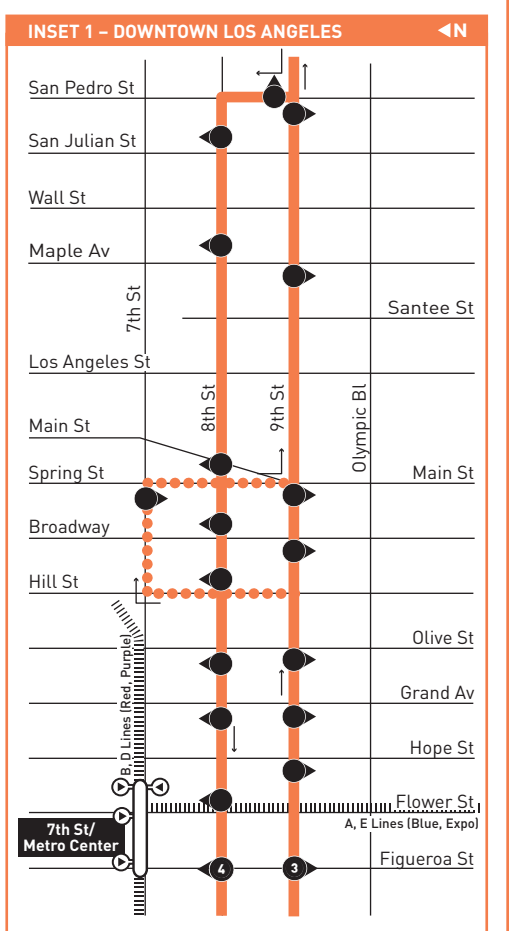

### ROUTE MAP

#### LEGEND

- Line 66 Route
- # Local Stop Timepoint
- # Local Stop Timepoint - Single Direction Only
- ▤ Metro Rail
- Metro Rail Station
- ⊙ Metro Rail Station & Timepoint
- MB Metrolink Station
- BBB Big Blue Bus
- CO Commerce Municipal Bus Lines
- EL SOL East LA Shuttle
- LD LADOT DASH
- M Montebello Bus Lines

#### MAP NOTES

- 1 Montebello/Commerence Metrolink Station**  
Metro 18; M70; Metrolink Riverside Line
- 2 MacArthur Park**  
Metro 18, 20, 51, 52, 66, 200, 351, 487, 489, 603, 720; LADOT DASH Pico Union/Echo Park
- 3 Lafayette Park**  
Metro 18, 20, 51, 52, 66, 351, 603
- 4 Southwestern University**  
Metro 18, 20, 51, 52, 66, 351, 603
- 5 Wilshire/Western D Line (Purple) Station**  
Metro 18, 20, 66, 207, 209, 710, 720, 757; BBB Rapid 7; LADOT DASH Wilshire Center/Koreatown; DASH Hollywood/Western

#### INSET 1 - DOWNTOWN LOS ANGELES

- Line 66 Route
- Owl Service (Eastbound Only)
- # Local Stop - Single Direction Only
- Metro Rail Station
- Metro Rail Station Entrance