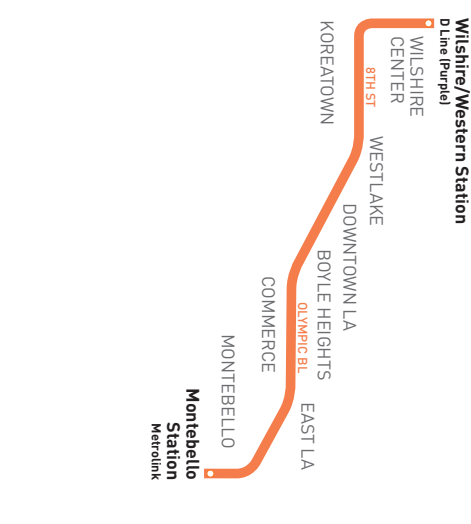

metro.net
323.60.METRO
Wheelchair-hotline
800.621.7828

Travel Info
511
California Relay Service
711

Metro Local
Eastbound to Downtown LA/Montebello
Westbound to Downtown LA/Wilshire Ctr
via 8th St & Olympic Bl

66