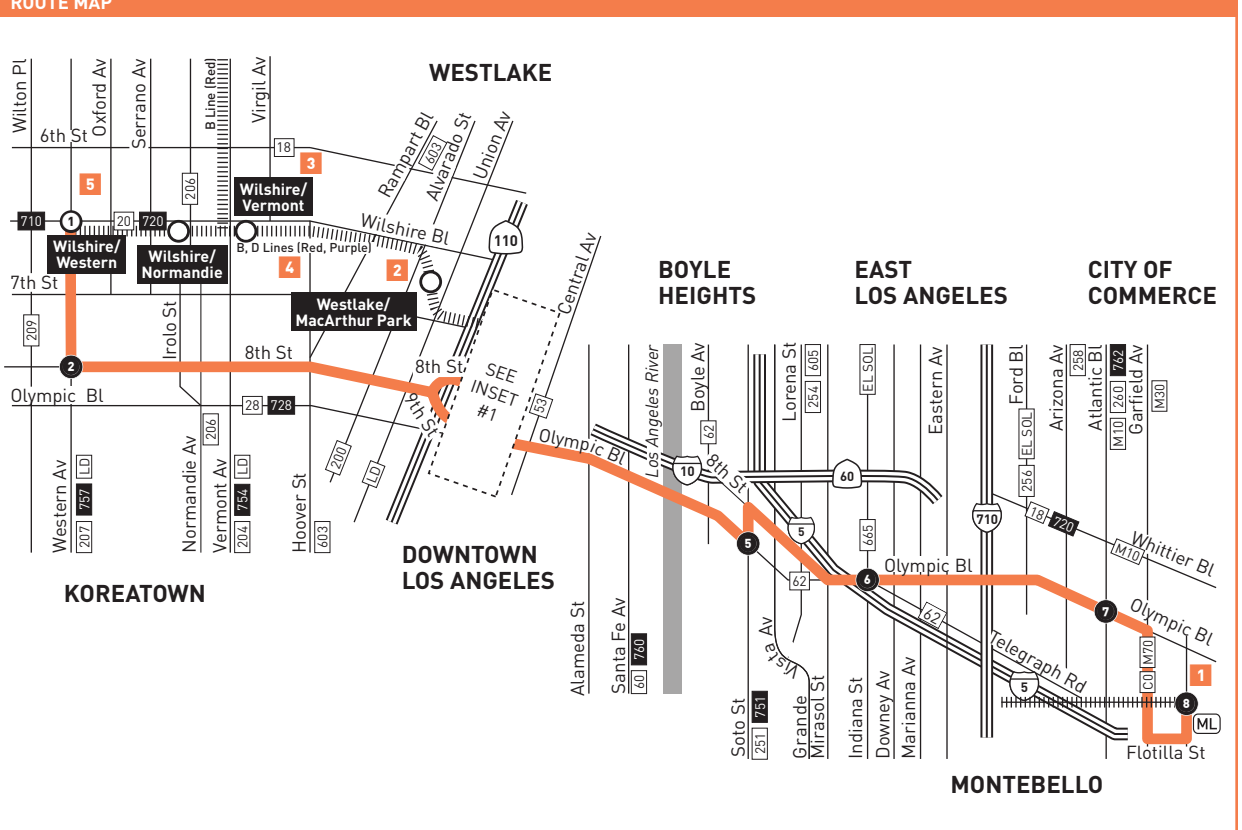

## Eastbound Al Este (Approximate Times / Tiempos Aproximados)

### ROUTE MAP

#### MAP NOTES

- 1 Montebello/Commerence Metrolink Station**  
Metro 18; M70; Metrolink Riverside Line
- 2 MacArthur Park**  
Metro 18, 20, 51, 52, 66, 200, 351, 487, 489, 603, 720; LADOT DASH Pico Union/Echo Park
- 3 Lafayette Park**  
Metro 18, 20, 51, 52, 66, 351, 603
- 4 Southwestern University**  
Metro 18, 20, 51, 52, 66, 351, 603
- 5 Wilshire/Western D Line (Purple) Station**  
Metro 18, 20, 66, 207, 209, 710, 720, 757; BBB Rapid 7; LADOT DASH Wilshire Center/Koreatown; DASH Hollywood/Western

#### INSET 1 - DOWNTOWN LOS ANGELES

- Line 66 Route
- Owl Service (Eastbound Only)
- # Local Stop - Single Direction Only
- Metro Rail Station
- Metro Rail Station Entrance