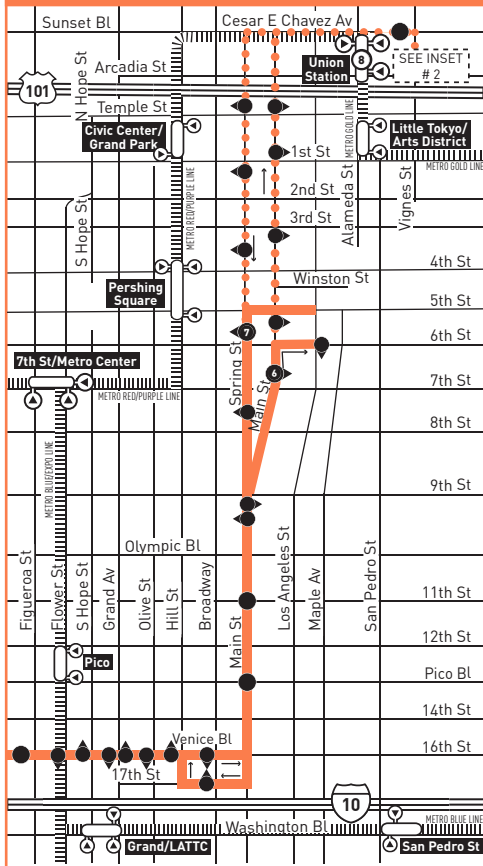

INSET MAP 1 - DOWNTOWN LOS ANGELES

INSET MAP 2 - PATSAOURAS BUS PLAZA

- 1 LAX FlyAway
- 2 AVTA 785; LADOT DASH D; Mt St Mary's College Shuttle
- 3 CE 431, 534; LADOT Bunker Hill Shuttle; SC 794
- 4 FT 699; OC 701; USC Shuttles: HSC, UPC
- 5 Metro 40, 442, 704
- 6 Metro 33 (Late night trips before 1:00 am), 728, 733.
- 7 Metro 745; Citadel Outlets Express
- 8 megabus.com
- 9 Discharge Only

INSET 1 - DOWNTOWN LOS ANGELES

MAP NOTES

- 1 Kaiser Permanente Hospital
- 2 Santa Monica Pier

LEGEND

- Line 33 Route
- Line 33 Am, Eve/Owl Trips
- Owl Timepoint
- Local Stop
- Local Stop - Single Direction Only
- Local Stop Timepoint
- Local Stop Timepoint - Single Direction Only
- Metro Rail Station
- Amtrak
- Metrolink
- BBB Santa Monica's Big Blue Bus
- C Culver City Bus
- CE LADOT Commuter Express
- LD LADOT DASH