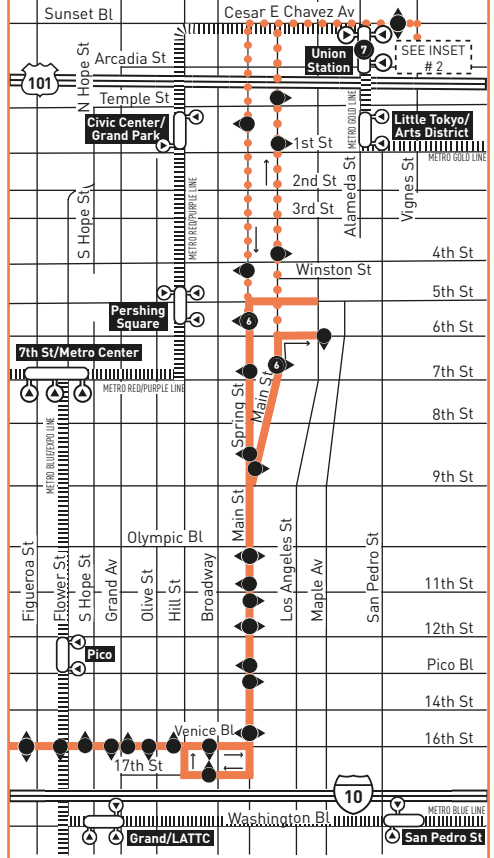

LEGEND

- Line 33 Route
- Line 33 Am, Eve/Owl Trips
- 
- 
- 
- 
- 
- 
- 
- 
- BBB Santa Monica's Big Blue Bus
- C Culver City Bus
- CE LADOT Commuter Express
- LD LADOT DASH

INSET MAP 1 - DOWNTOWN LOS ANGELES

**Special Notes**

- B** Waits at Spring & 7<sup>th</sup> for transfer connections.
- C** Trip terminates at Cesar Chavez & Vignes, 6 minutes after time shown and does not serve Patsaouras Transit Plaza.
- D** Trip does not serve Patsaouras Transit Plaza and starts at Cesar Chavez & Vignes 8 minutes before time shown.