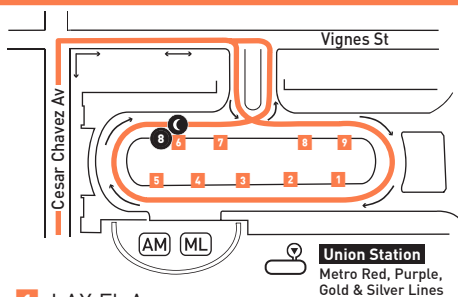

INSET MAP 1 - DOWNTOWN LOS ANGELES

INSET MAP 2 - PATSAOURAS BUS PLAZA

- 1 LAX FlyAway
- 2 AVTA 785; LADOT DASH D; Mt St Mary's College Shuttle
- 3 CE 431, 534; LADOT Bunker Hill Shuttle; SC 794
- 4 FT 699; OC 701; USC Shuttles: HSC, UPC
- 5 Metro 40, 442, 704
- 6 Metro 33 (Late night trips before 1:00 am), 728, 733.
- 7 Metro 745; Citadel Outlets Express
- 8 megabus.com
- 9 Discharge Only

INSET 1 - DOWNTOWN LOS ANGELES

MAP NOTES

- 1 Kaiser Permanente Hospital
- 2 Santa Monica Pier

LEGEND

- Line 33 Route
- Line 33 Am, Eve/Owl Trips
- Owl Timepoint
- Local Stop
- Local Stop - Single Direction Only
- Local Stop Timepoint
- Local Stop Timepoint - Single Direction Only
- Metro Rail Station
- Amtrak
- Metrolink
- BBB Santa Monica's Big Blue Bus
- C Culver City Bus
- CE LADOT Commuter Express
- LD LADOT DASH