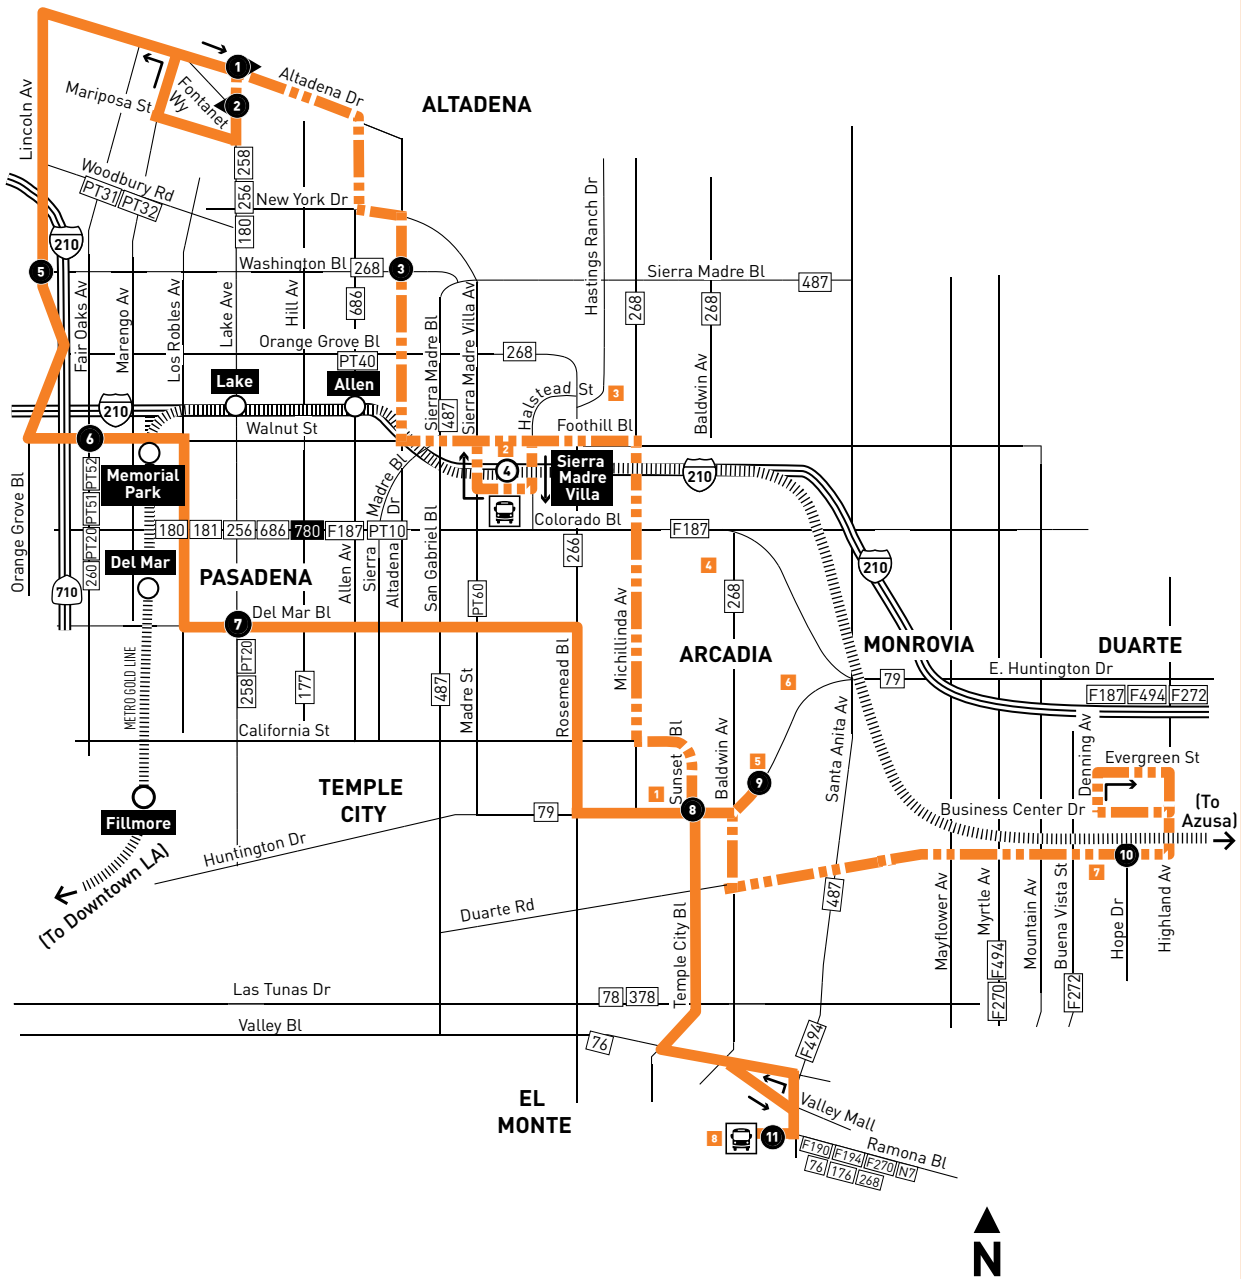

ROUTE MAP

LEGEND

- Line 267 Route
- Line 264 Route Only
- Metro Rail
- Local Stop Timepoint
- Local Stop Timepoint - Single Direction Only
- Metro Rail / Busway Station & Timepoint
- Metro Rail / Busway Station
- Transit Center
- Map Notes
- Connecting Line
- Rapid Connecting Line
- F Foothill Transit
- M Montebello Bus Lines
- N Norwalk Transit
- PT Pasadena Transit

MAP NOTES

- 1** Line 267 Timepoint Only
- 2** **Sierra Madre Villa Gold Line Station**
Metro 181, 264, 266, 268, 487; F187; PT31/32, PT40, PT60
- 3** **Hastings Ranch Shopping Center**
- 4** **LA County Arboretum**
- 5** **Westfield Santa Anita**
- 6** **Santa Anita Park**
- 7** **City of Hope National Medical Center**
- 8** **El Monte Station**
Upper Level: Metro Silver Line (910/950); F481, F486, F488, F492, F494, Silver Streak; Greyhound; Hollywood Bowl
Lower Level: Metro 70, 76, 176, 267, 268, 487, 577, 770; F178, F190, F194, F270, N7, F269, F270, F282; N7