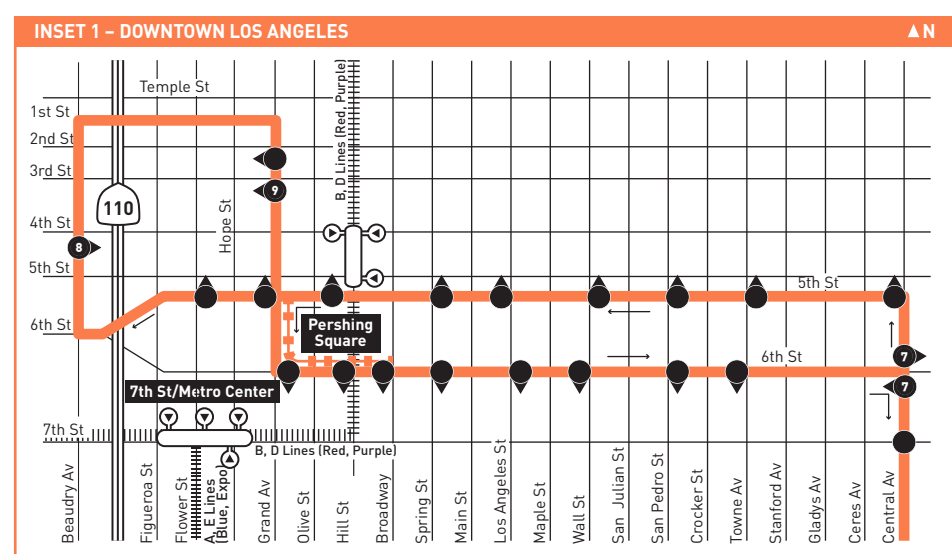

Northbound Al Norte (Approximate Times / Tiempos Aproximados)

Southbound Al Sur (Approximate Times / Tiempos Aproximados)

Table with 15 columns representing stations from Carson to Compton and back. Rows show departure times for various bus lines (e.g., 3:50A, 4:50, 5:13, etc.) for each station.

ROUTE MAP

LEGEND section containing symbols for Line 53 Route, Southbound Shortline Route, Metro Rail, Local Stop Timepoint, Metro Rail Station + Timepoint, Metro Rail Station, and various transit agency codes (CA, COM, GA, LB, LD, LN, M, T).

INSET 1 - DOWNTOWN LOS ANGELES legend section with symbols for Line 53 Route, Late Night Turnaround Loop to 6th & Broadway, Local Stop Timepoint - Single Direction only, Local Stop - Single Direction Only, Metro Rail Station, and Metro Rail Station Entrance.

MAP NOTES section listing specific locations and transit lines: 1 Bethune Park (Metro 53, 102, 110), 2 U.S. Postal Service (Metro 53, 102, 110), 3 Ted Watkins Memorial Park (Metro 53, 117; DASH Watts), 4 Avalon C Line (Green) Station (Metro 48, 51, 52, 53, 351; DASH Watts), 5 Earvin Magic Johnson Recreation Area (Metro 53; DASH Watts), 6 Compton/Woodley Airport (Metro 51, 53, 351), 7 CSU Dominguez Hills (Metro 53, 130; LB1; T6; CAA; COM5).

Metro is for everyone.

Please make room for seniors and people with disabilities.